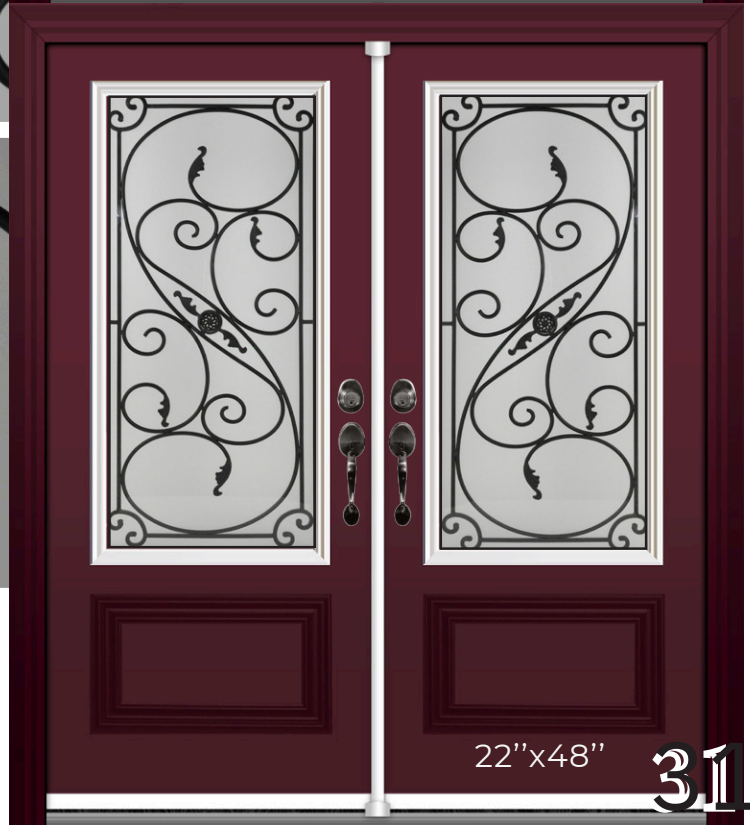

Addison

Wrought Iron
Glass Insert

Available in Acid Etch and Chinchilla