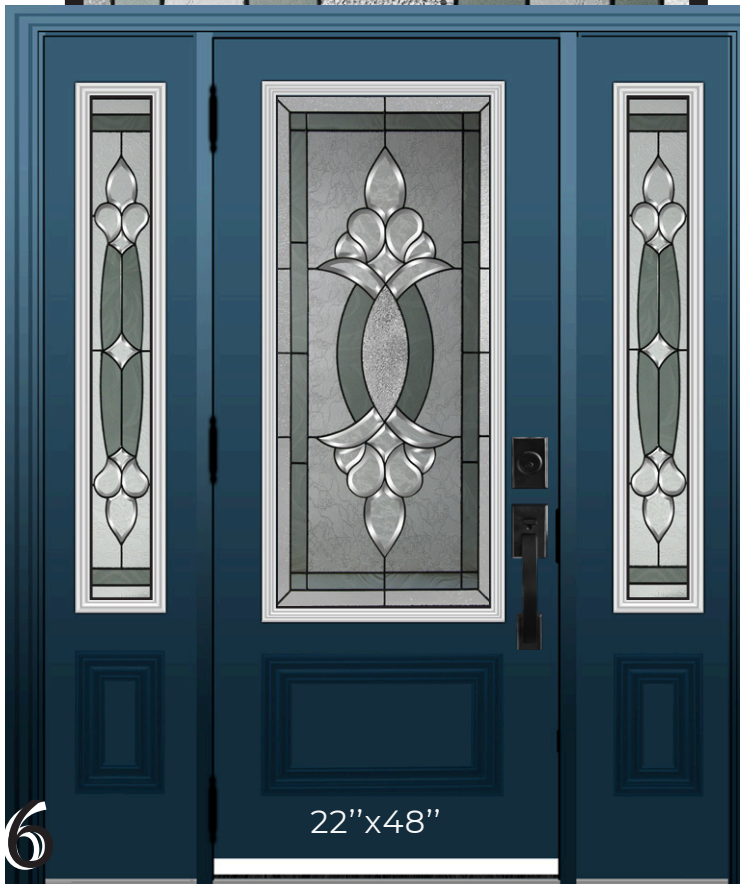

Decorative Glass

Wrought Iron Glass

Exclusive Glass

Traditional Glass

Adelaide

Decorative
Glass
Insert

Anabelle

Decorative
Glass
Insert

Also available in 20"x64"

Ashbury

Decorative
Glass
Insert

22"x64"

22"x48"

22"x36"

Atlas

Decorative
Glass
Insert