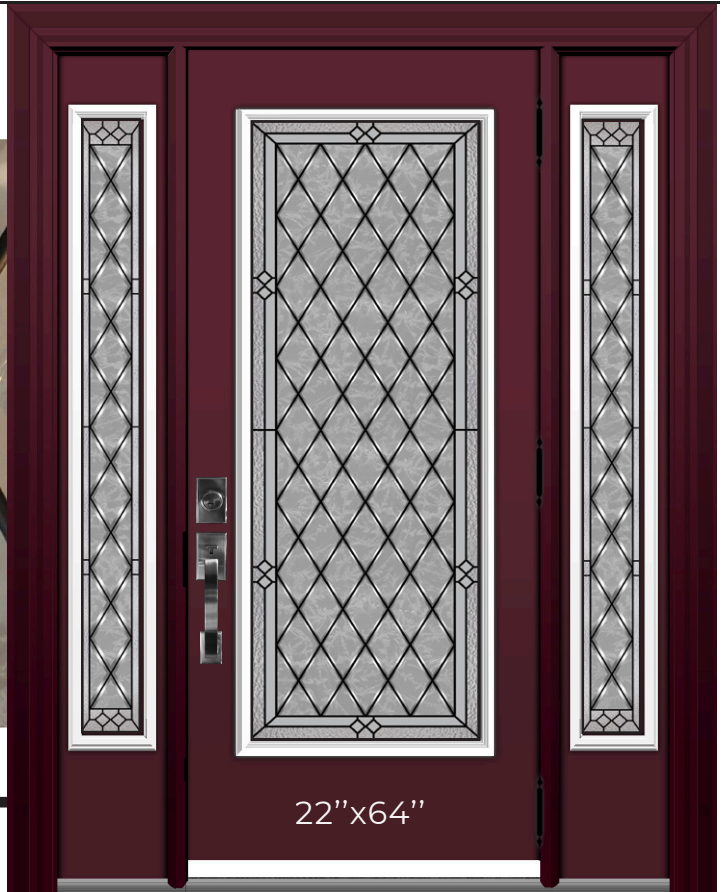

Diana

Decorative
Glass
Insert

100

Available in Patina or Zinc caming