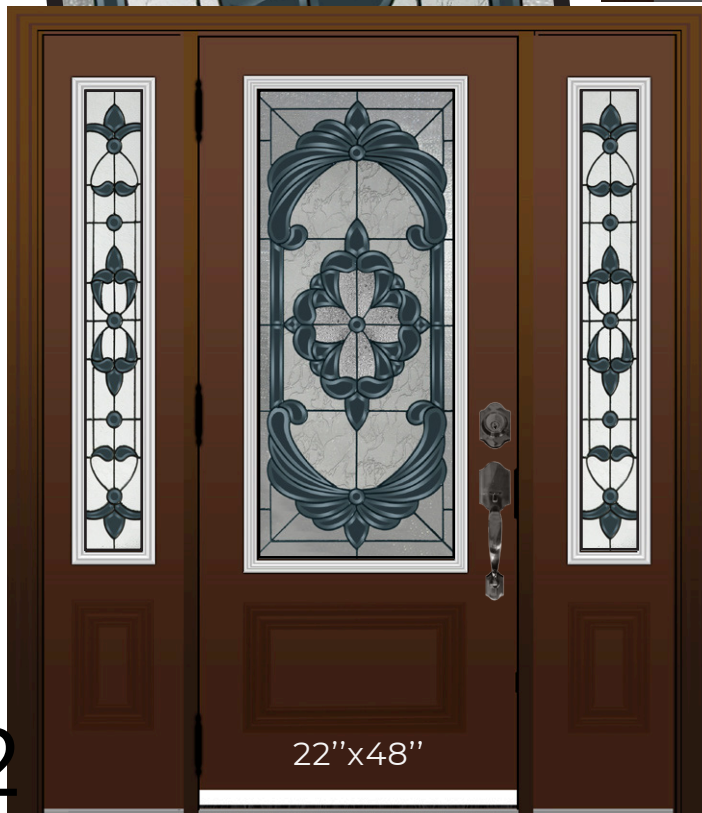

Elmseross

Decorative
Glass
Insert

22"x64"

22"x48"

22"x36"