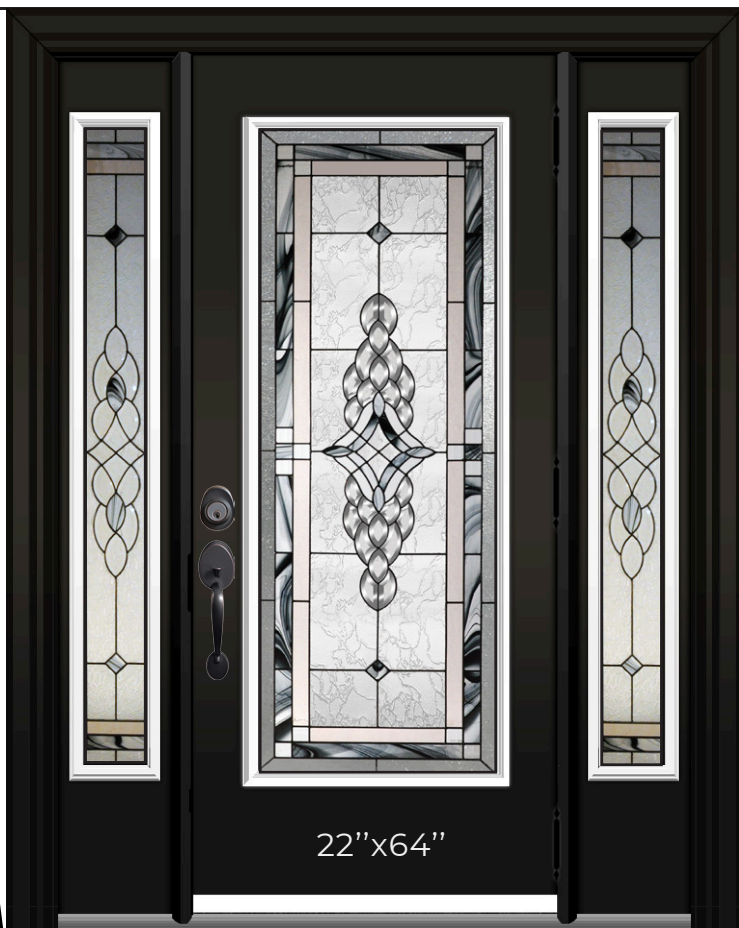

Decorative
Glass
Insert

Pristine

Decorative
Glass
Insert

22"x36"

Oval

Rosetta

Decorative
Glass
Insert

Royale