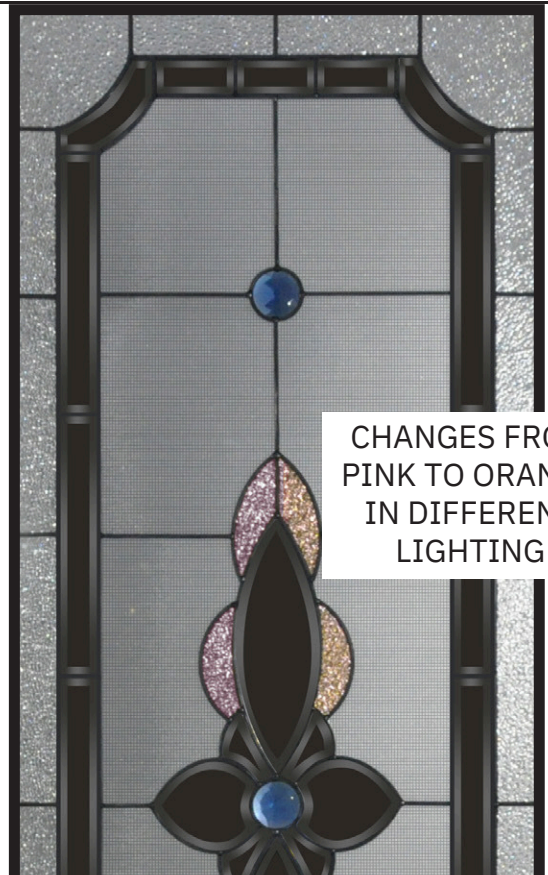

Winton

Decorative
Glass
Insert