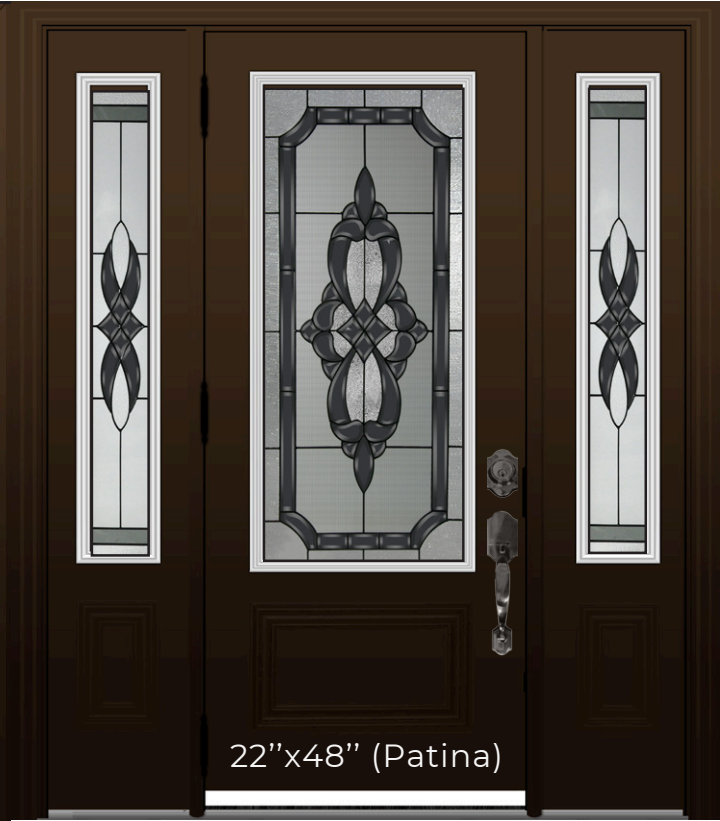

13

Falshire

Decorative
Glass
Insert

22"x64"

14

Available in Patina or Zinc coming

Decorative
Glass
Insert

Oval

22"x48" (Patina)

22"x36"

Imperial

Decorative
Glass
Insert

Lakefront

Decorative
Glass
Insert

22"x64"

17