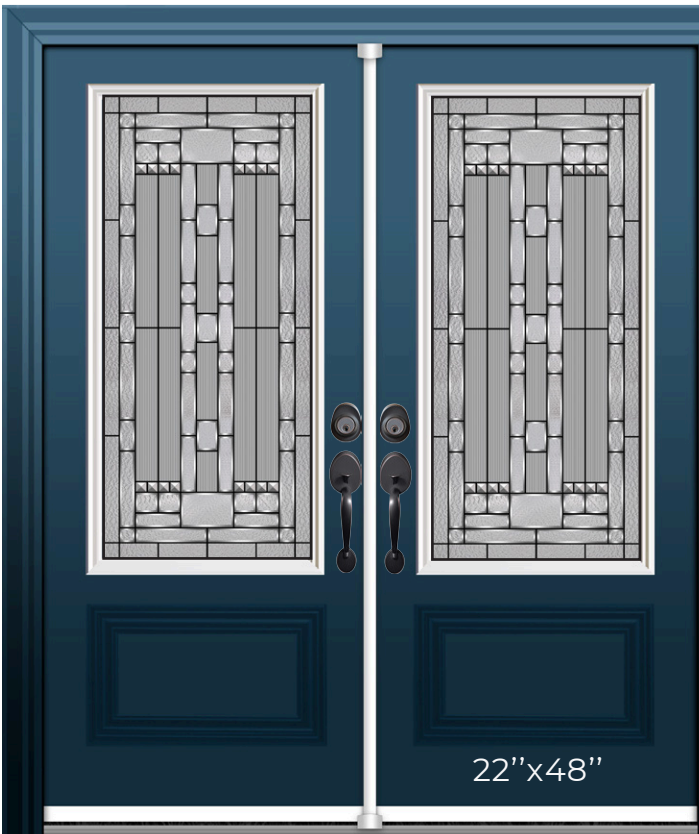

Decorative
Glass
Insert

Pristine

Decorative
Glass
Insert

22"x36"

Oval

Rosetta

Decorative
Glass
Insert

Royale

Decorative
Glass
Insert

22"x64"

22"x36"

22"x48"

28

Waterfall

Decorative
Glass
Insert

Available in Patina or Zinc coming