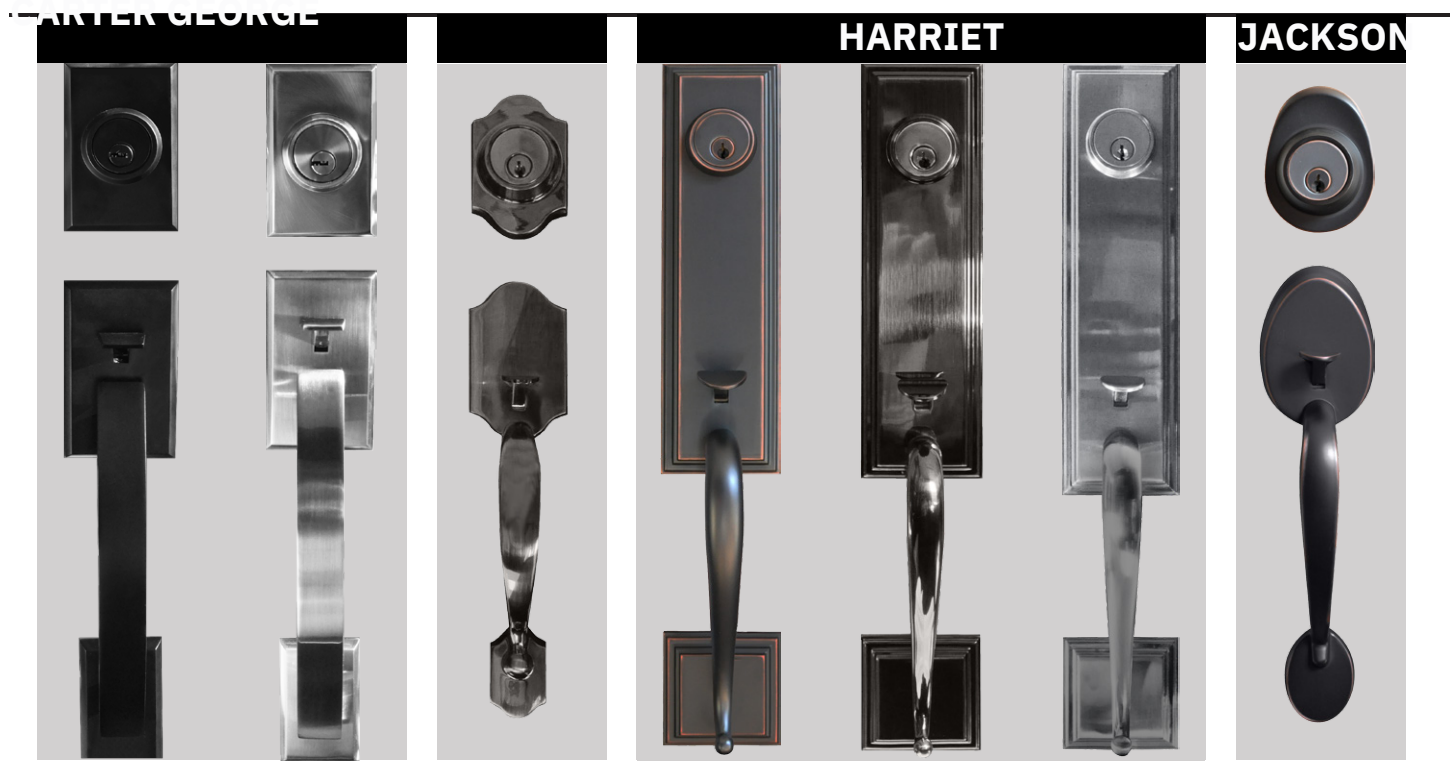

SNPW

VIN PW

SN VIN

Tubular Handles

Door
Handles

BLK