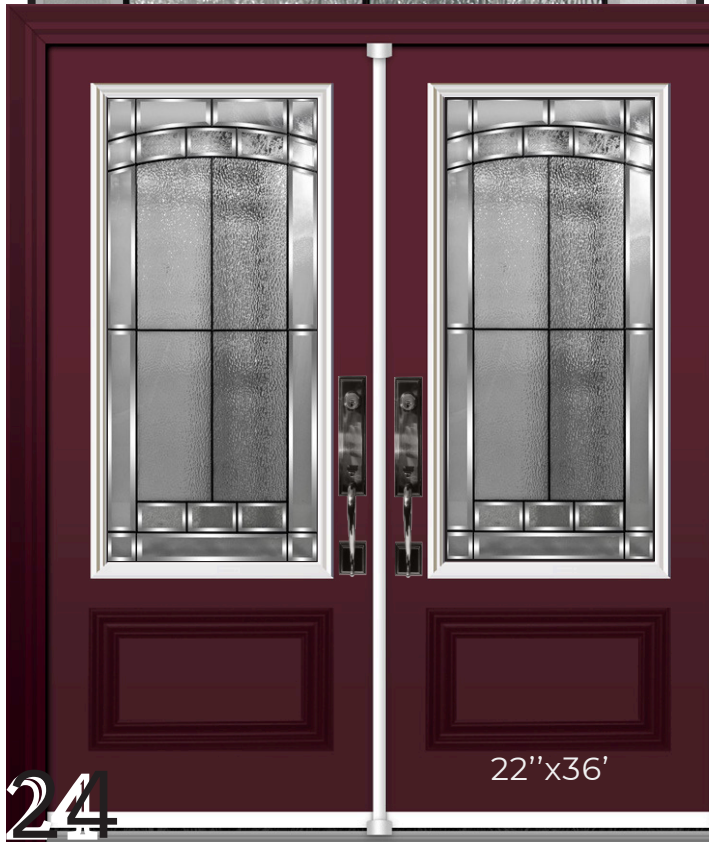

Available in Patina or Zinc coming

Decorative
Glass
Insert

22"x48" (Patina)

22"x36"

Oval

Prescott

Decorative
Glass
Insert

Pristine

Decorative
Glass
Insert

Pristine

Decorative
Glass
Insert

22"x36"

Oval

Rosetta

Decorative
Glass
Insert

Royale