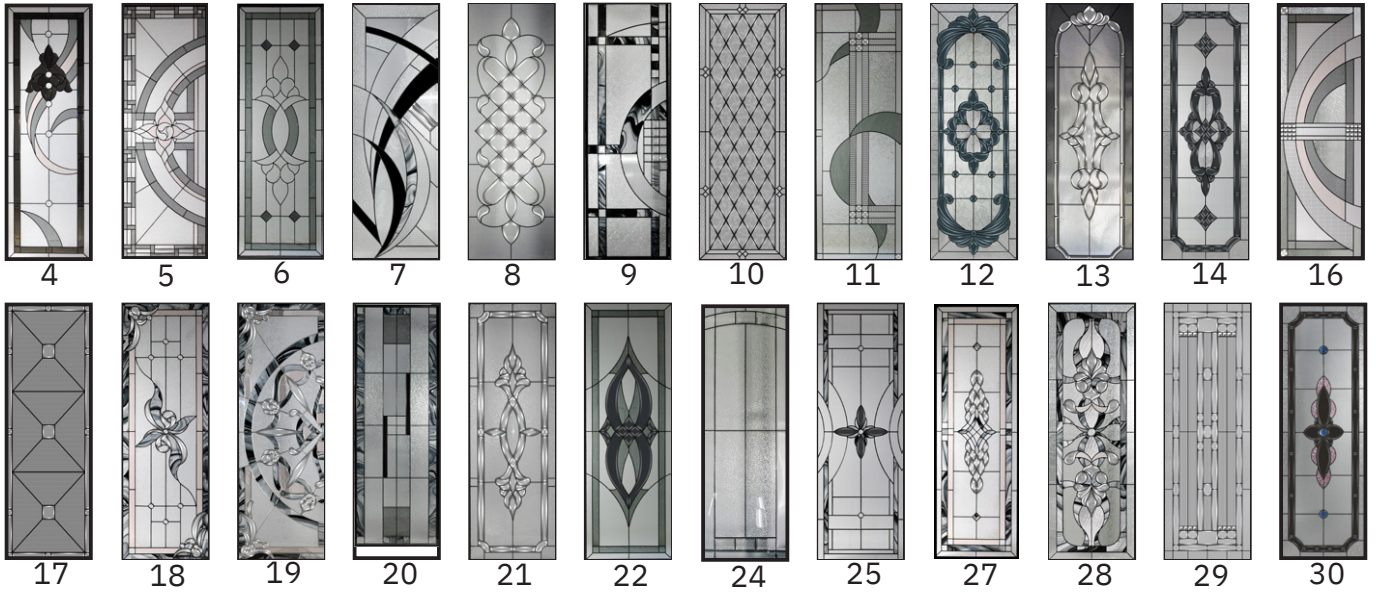

Traditional Glass

Acid Etch	8
Insert Acid	5
Bevel Insert	9
Vented Unit	8
	8
	8
	6

Door Handles

Harriet	4
Jackson	8
Kennedy	5
Lincoln	6
Pierre	6
Cesar	6
Fredrick	7

DISCLAIMER

The availability of our designs is subject to change without notice. Ask your local contractor for availability and pricing. Design and colour are subject to changes without notice.

Decorative Glass

Wrought Iron Glass

Exclusive Glass

Traditional Glass

Adelaide

Decorative
Glass
Insert

Anabelle

Decorative
Glass
Insert