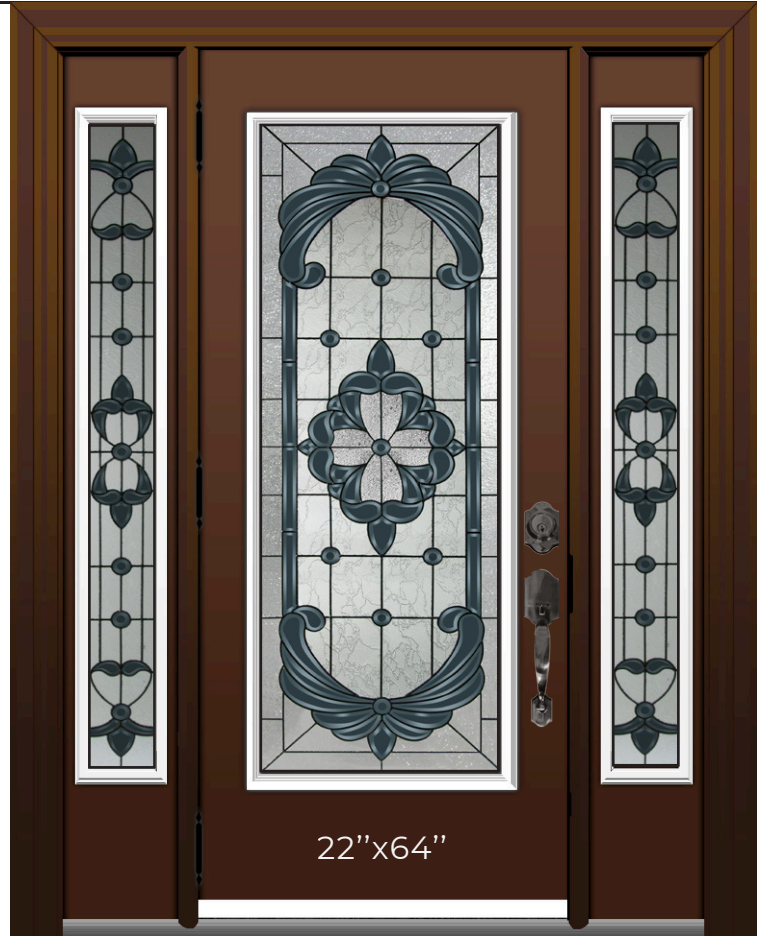

Elmseross

Decorative
Glass
Insert

22"x64"