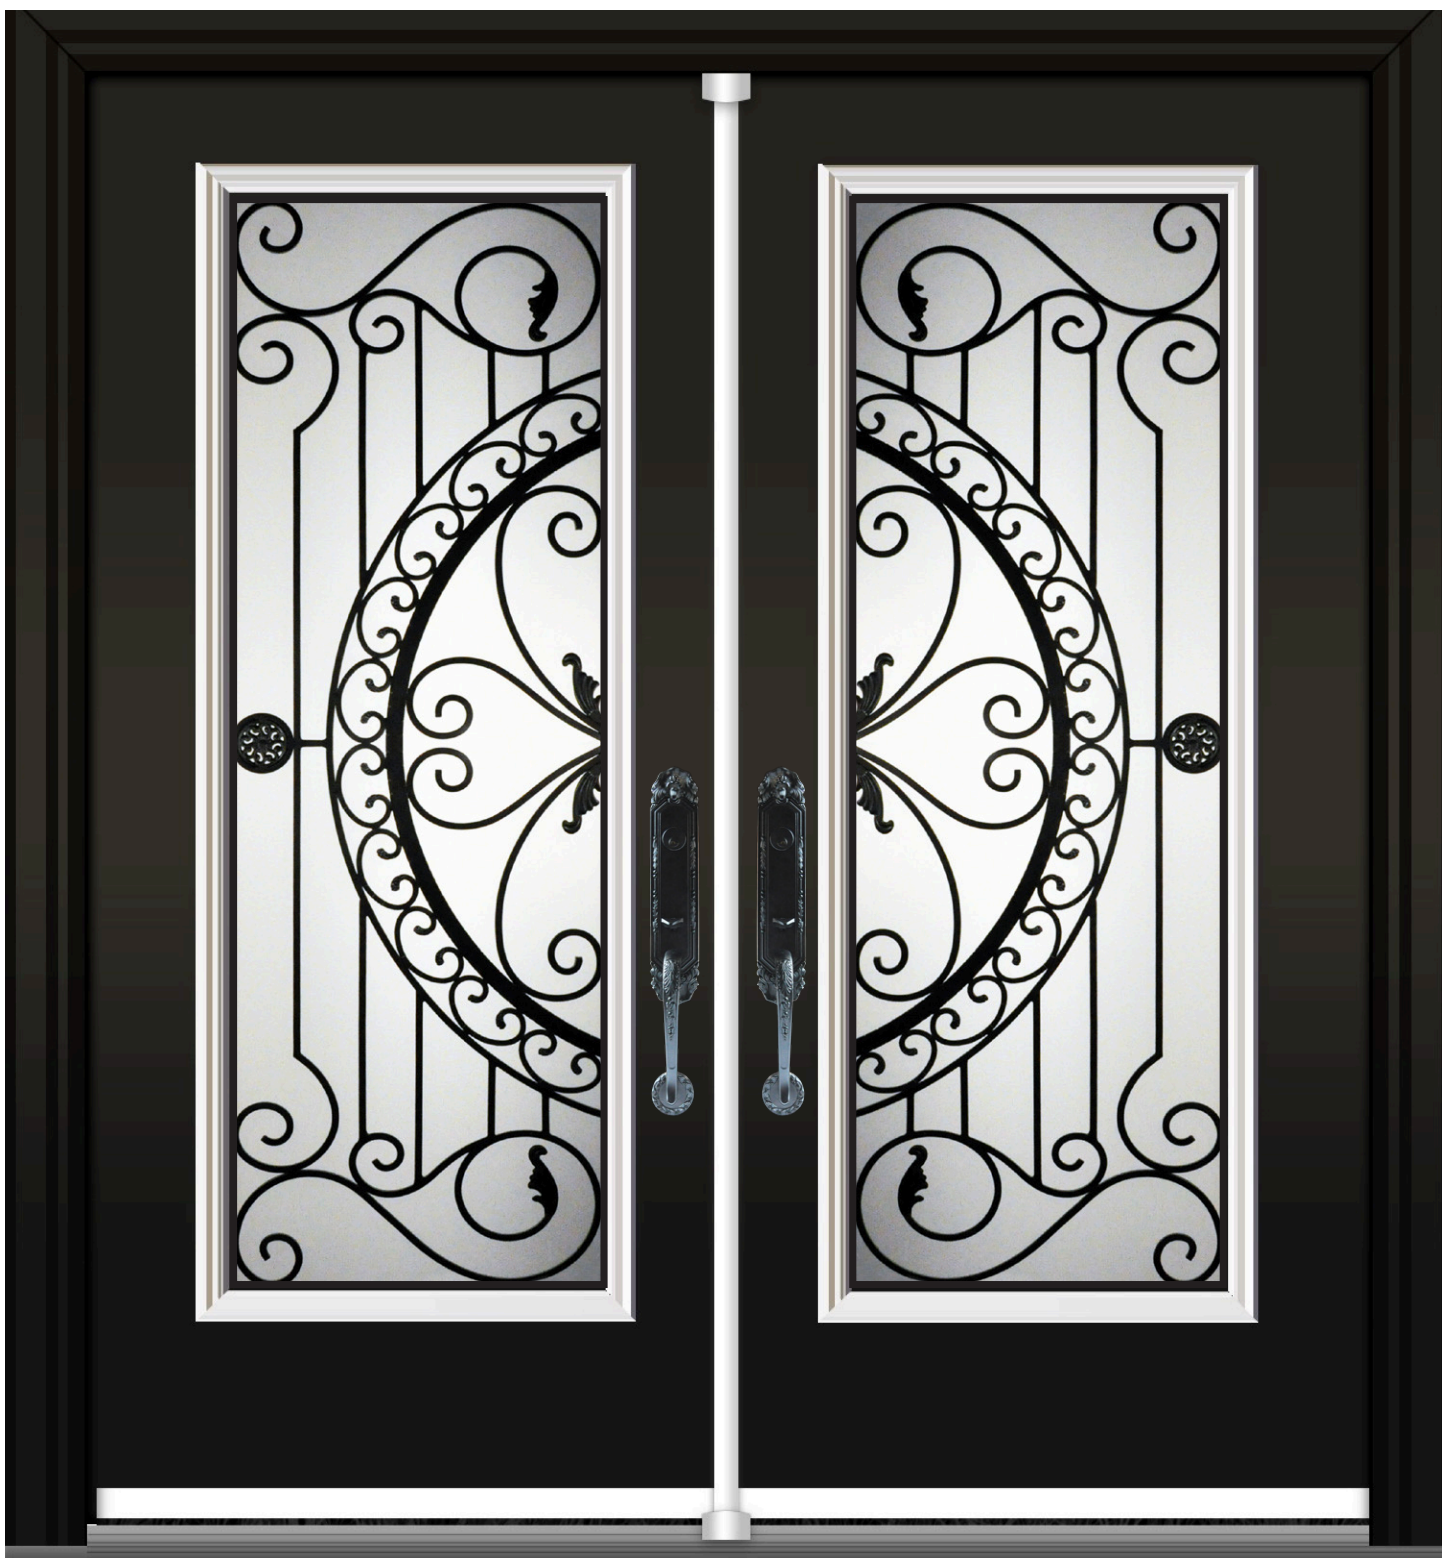

Regent

Wrought Iron
Glass Insert

60

22"x64"

Available in Acid Etch