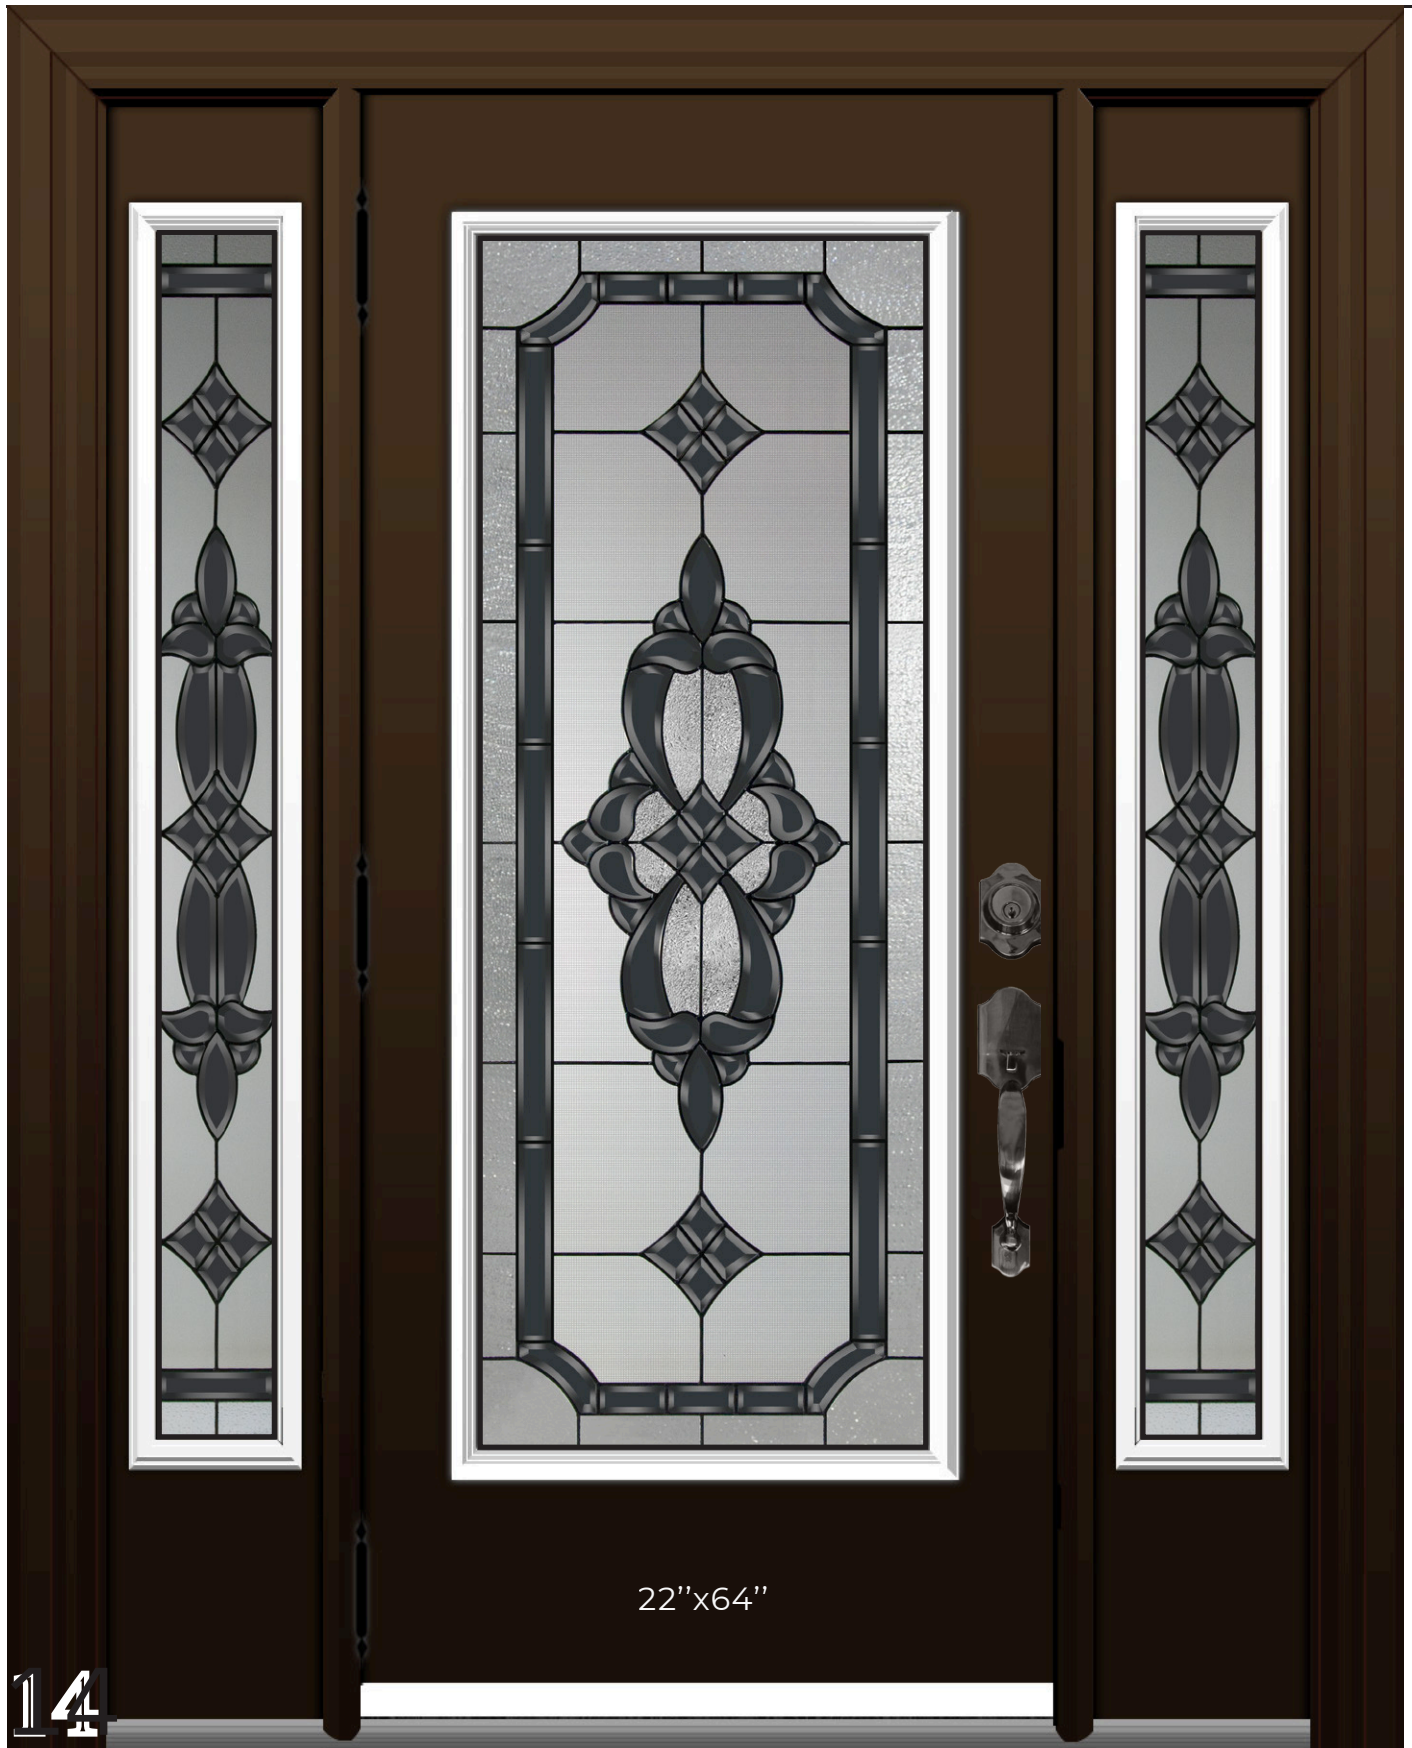

Falshire

Decorative
Glass
Insert

22"x64"

14

Available in Patina or Zinc coming