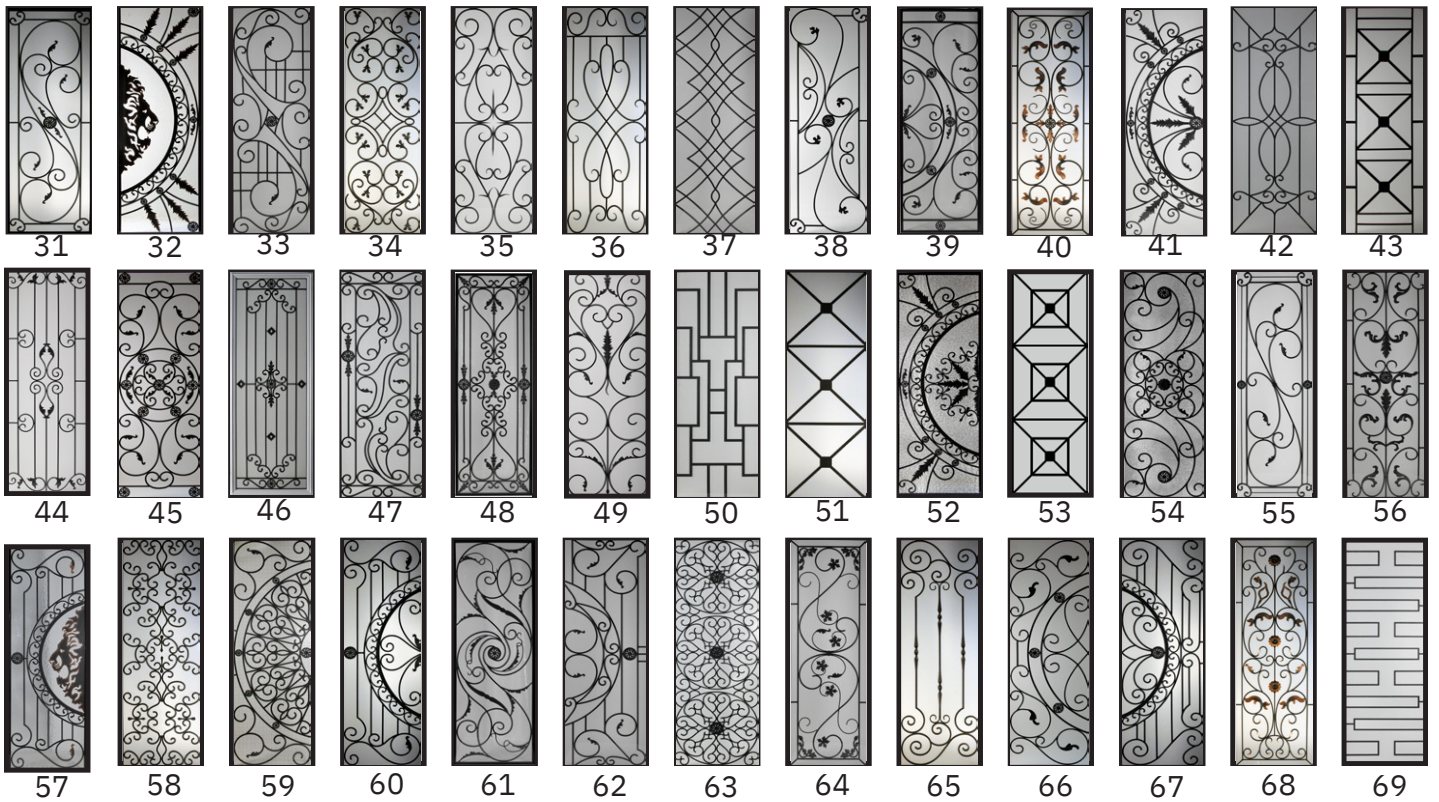

Pictures may not appear exactly as shown in the catalogue due to lighting, printing and angles.

All of our designs are handcrafted with precision and care. Each piece will vary slightly in texture and color, making it unique to itself.

Decorative Glass

Wrought Iron Glass

Exclusive Glass

Traditional Glass

Adelaide

Decorative
Glass
Insert

Anabelle

Decorative
Glass
Insert