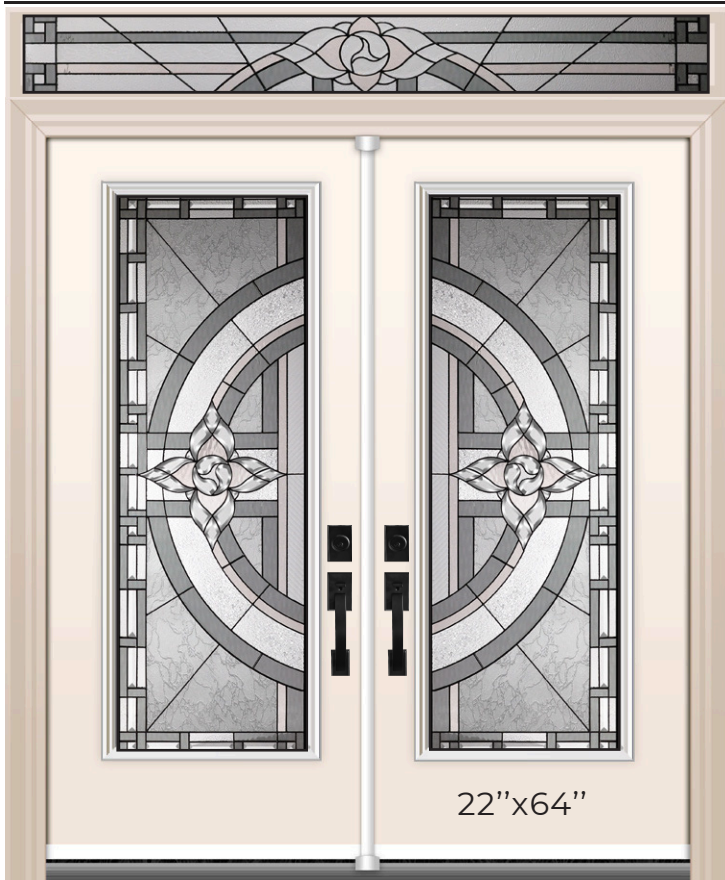

Decorative Glass

Wrought Iron Glass

Exclusive Glass

Traditional Glass

Adelaide

Decorative
Glass
Insert

Anabelle

Decorative
Glass
Insert

Also available in 20"x64"

Ashbury

Decorative
Glass
Insert

22"x64"

22"x48"

22"x36"

Atlas

Decorative
Glass
Insert