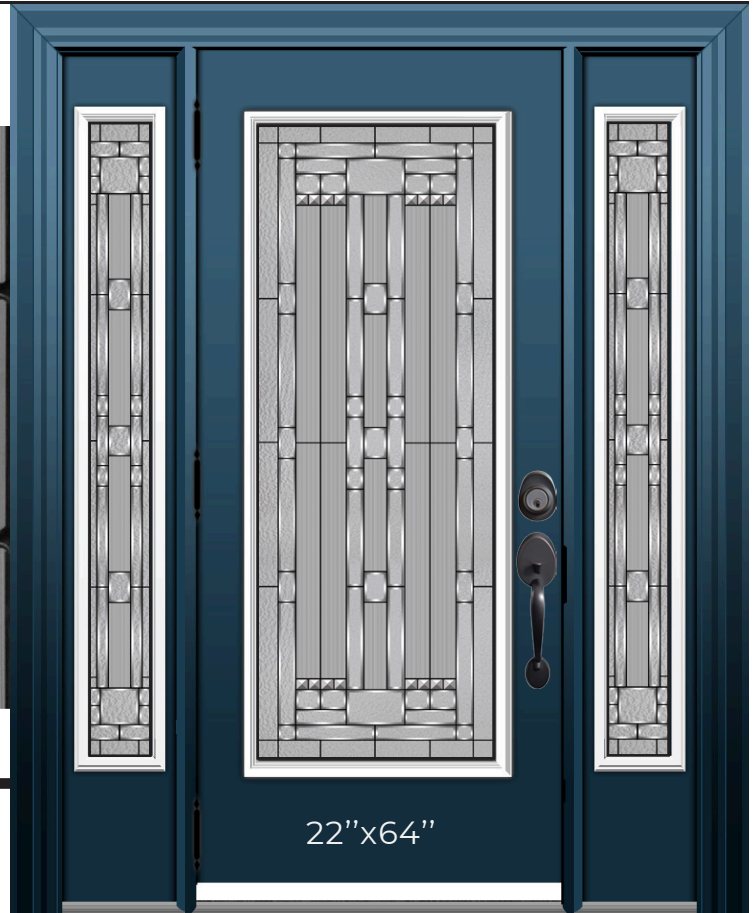

Decorative
Glass
Insert

22"x64"

22"x36"

22"x48"

28

Waterfall

Decorative
Glass
Insert

Available in Patina or Zinc coming