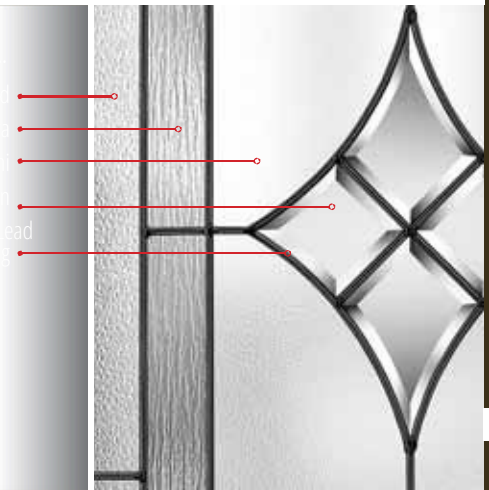

Glas

- Hammered
- Niagara
- Kansas
- Beveled Square
- Antique Welded
- Lead
- Carving

triple Glazed

E+ Energy + Option
Low-E + Argon