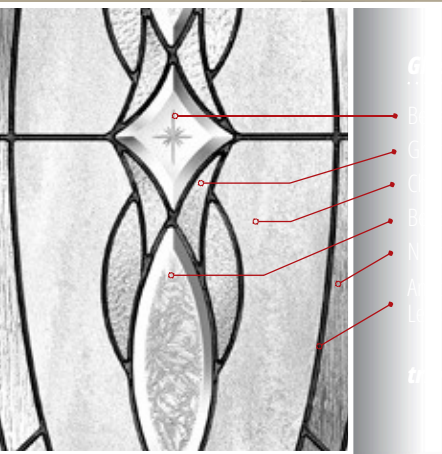

105
9 x 49

PRIVACY RATING

mia

Glass

Also AVAILAble

105
9 x 49

triple Glazed

- Hammered
- Niagara
- Chinchilla
- Beveled Screen
- Welded Lead caming

PRIVACY RATING

miA104-pL

miA105-pL

ONT-miA104 -pL 23 x 49

venus micheline

ONT-ven130-N
16½ x 405/8

ONT-ven105-N
9 x 49

ONT-miC104-pL
23 x 49

ONT-miC105-pL
9 x 49

promotional welded

Glass

- Beveled Clear Diamond form
- Granite
- Chichilla
- Beveled Glue Chip
- Niagara
- Argue Welded
- Lead caming

triple Glazed

PRIVACY RATING

Glass

- Niagara
- Chichilla
- Welded Lead caming