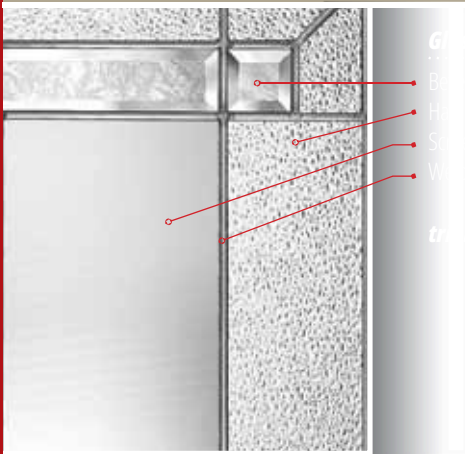

triple Glazed

PRIVACY RATING

promotional welded

ONT-rOD104-pL
23 x 49

ONT-rOD105-pL
9 x 49

ONT-viv104-N
23 x 49

ONT-viv105-N
9 x 49

- Glass**
- Beveled Glue Chip
 - Hammered Screen
 - Welded Lead caming