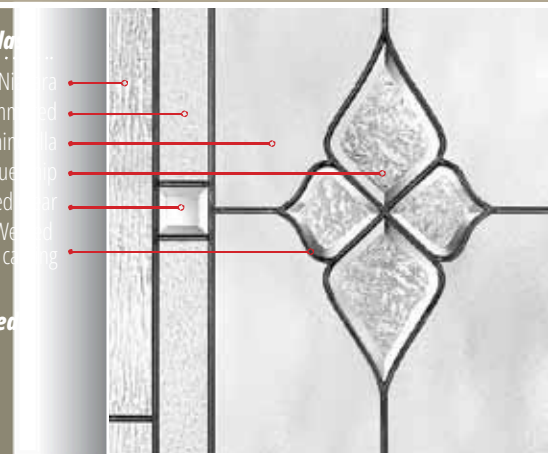

triple Glazed

PRIVACY RATING

promotional welded

ONT-rOD104-pL
23 x 49

ONT-rOD105-pL
9 x 49

ONT-viv104-N
23 x 49

ONT-viv105-N
9 x 49

- Glass**
- Beveled Glue Chip
 - Hammered Screen
 - Welded Lead caming

triple Glazed

- Glass**
- Hammered Screen
 - Chirila
 - Beveled Glue Chip
 - Beveled Glass
 - Antique Welded Lead caming

triple Glazed

PRIVACY RATING

PRIVACY RATING

executive panel series

When we introduced these panels to the market 10 years ago, the EXECUTIVE PANEL series sent a shockwave in the steel door industry, and they have become more popular every year since. These "high definition" panels, inspired by the moldings used on traditional wooden doors, can be used with decorative glass panels, in any number of combinations.