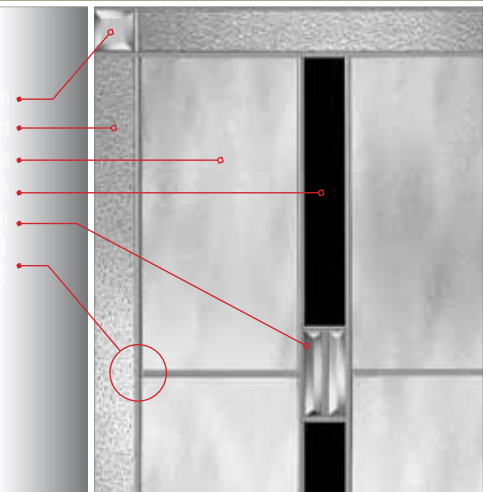

107
8 x 65

Glas

- Beveled So
- Hamm
- Chin
- Opaque
- Beveled
- Non-We
- Pewter car

triple Glazed

Cast Glass

A distinctive specialty of Verre select, refreshingly unique architectural look of our CAS T GLASS COLLECTION is sure to make an impression. This product, made by a high temperature treatment of glass, gets more popular every year, thanks to its unique and attractive look. Our CAS T GLASS COLLECTION is the outcome of 12 years of development, in a process that creates a unique piece with its own character and charm every time we produce it. A very safe material, cast glass is made from a 3/4 inch thick pane of glass that is molded and then secured by tempering. The resulting panel is then built into a double sealed unit, tempered on both sides, for maximum durability. An enlightened choice.