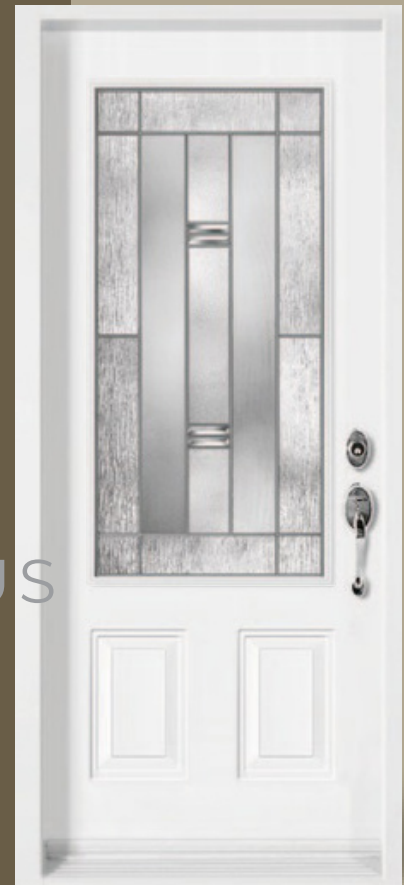

RODIN

ONT-ROD104 -PL

GLASS

Beveled Glue
Chip Hammered
Screen

TRIPLE GLAZED

MATHEUS

ONT- M AT104NS - PT

GLASS