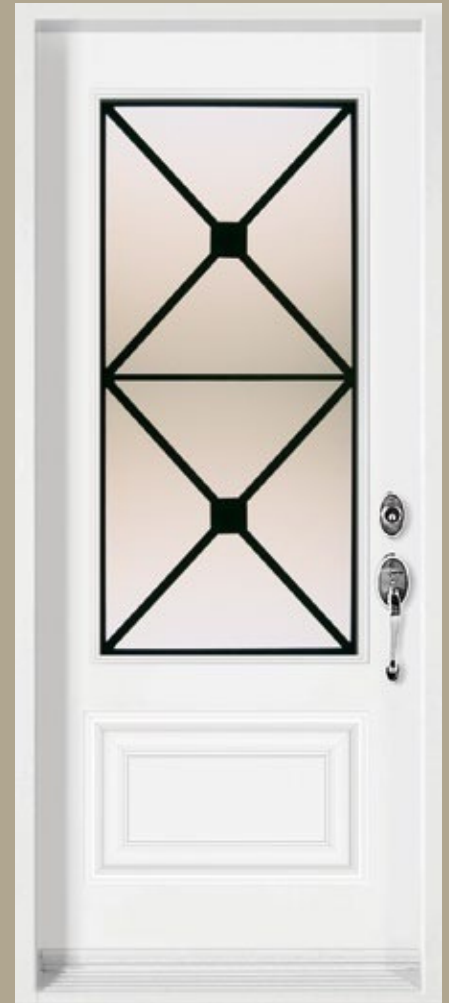

ExcALibur cLAir

ExcALibur obscur

Exc108cLE+ -n

Exc108cLE+ -n

Exc1040BE+ -n  
ExE098-BL

104  
23" x 49"

105  
9" x 49"

106  
21" x 65"