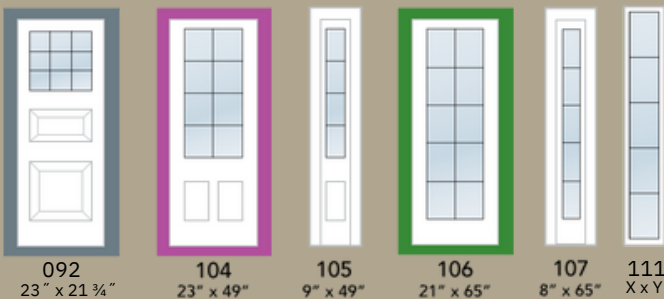

deGrÉ d'inTiMiTÉ
PRIVACY RATInG

Finis disponibles
AvAilAble finishes

NS-OR Non-soudé or / Non-welded gold
NS-AR Non-soudé argent satiné / Non-welded silver
NS-PT Non-soudé étain / Non-welded pewter
NS-NO Non-soudé noir / Non-welded black

Triple Verre / triple Glazed

092
23" x 21 3/4"

104
23" x 49"

105
9" x 49"

106
21" x 65"

107
8" x 65"

111
X x Y

À titre indicatif seulement,
autres modèles disponibles.

As an example only,
other models available.

IMPOSTES - TRANSOMS

Verre/Glass

Screen
biseauté
Beveled
Screen