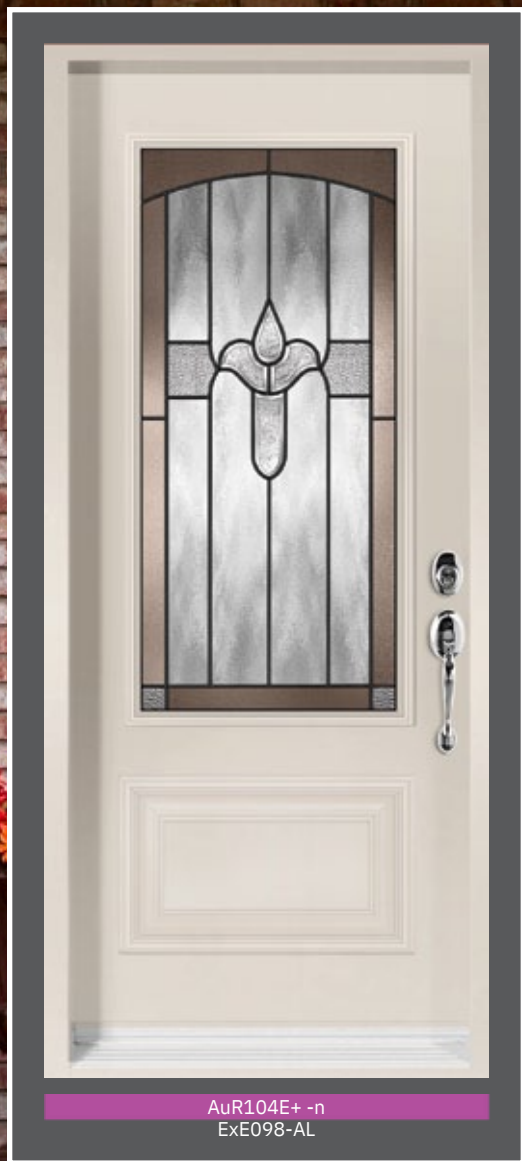

Soudé / Welded

AuR104E+ -n
ExE098-AL