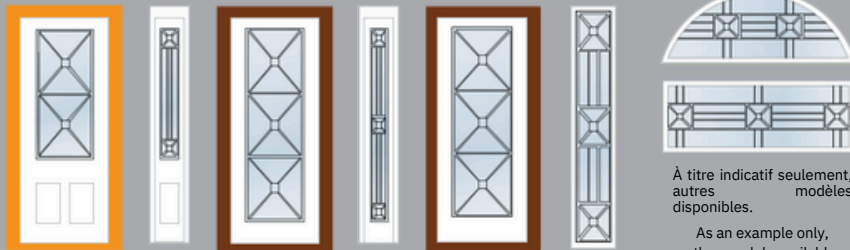

ExcALibur cLAir

ExcALibur obscur

Exc108cLE+ -n

Exc108cLE+ -n

Exc1040BE+ -n  
ExE098-BL

104  
23" x 49"

105  
9" x 49"

106  
21" x 65"