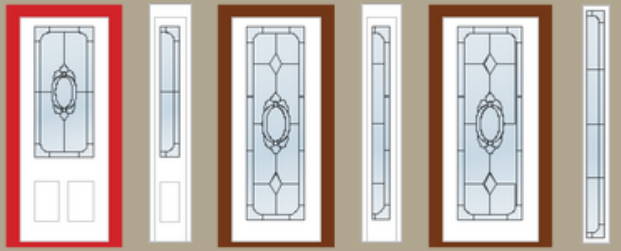

deGrÉ d'inTiMité
PRIVACY RATInG

Finis disponibles
AvAilAble finishes

- LT Laiton soudé / Welded brass
- PL Plomb soudé / Welded lead
- N Plomb soudé antique / Antique welded lead

Triple Verre / triple Glazed