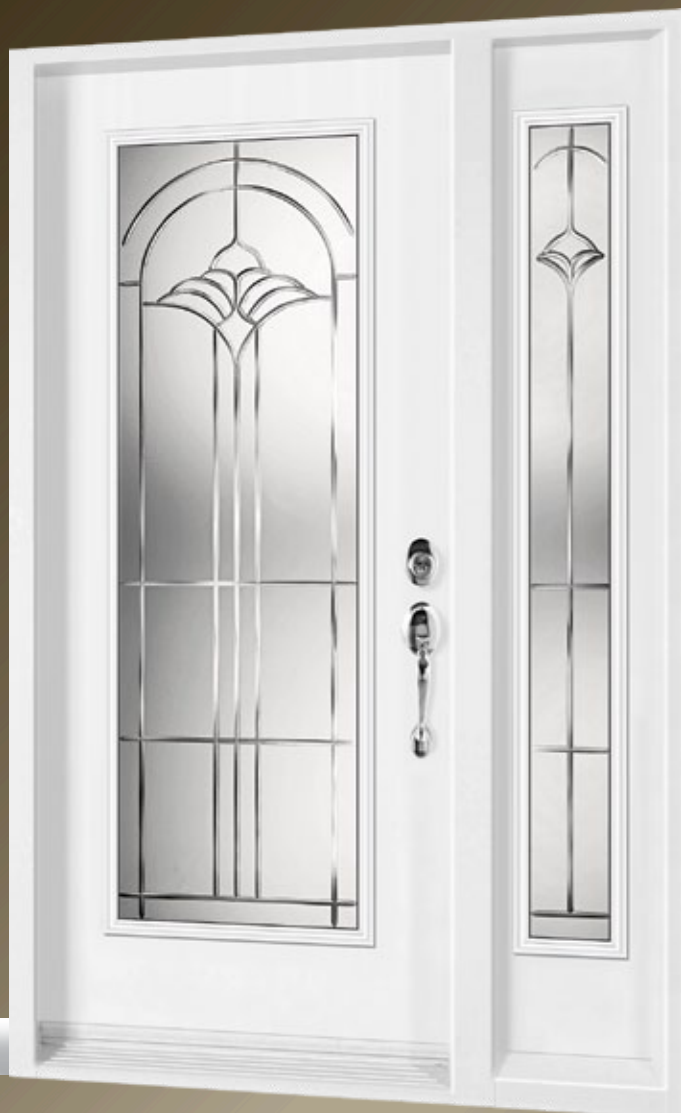

rAlnurE cALypso

RcAL106E+-sAB

RcAL107E+-sAB