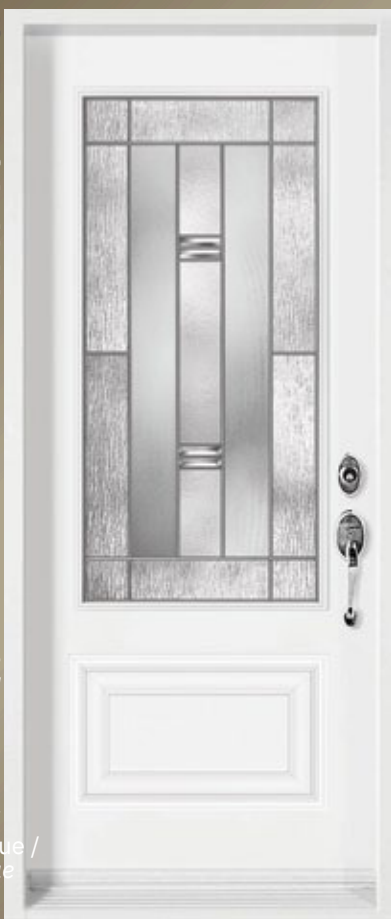

MAT104nsE+ - pT
ExE098-BL

treillis

Verre/
Glass

Screen
biseauté /
Beveled
Screen

Triple
Verre/
triple
Glazed

deGré

d'intimité /
privacy
ratinG

Semi-
opaque /
Half-
opaque