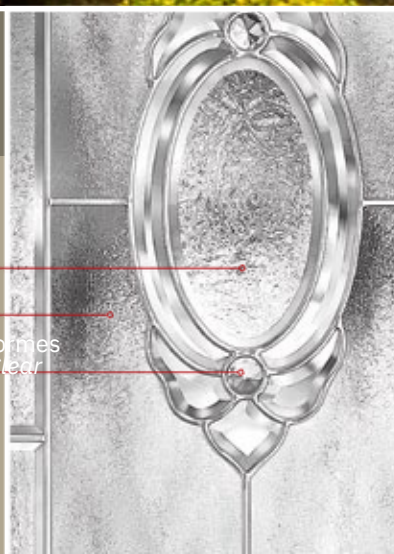

104 23" x 49"
105 9" x 49"
106 21" x 65"
107 8" x 65"
108 23" x 65"
111 X x Y

À titre indicatif seulement, autres modèles disponibles.
As an example only, other models available.

IMPOSTES - TRANSOMS

Verres/Glasses

- Givré biseauté / Beveled Glue chip
- Chinchilla
- Clair biseauté de formes variées / Beveled Clear various shapes