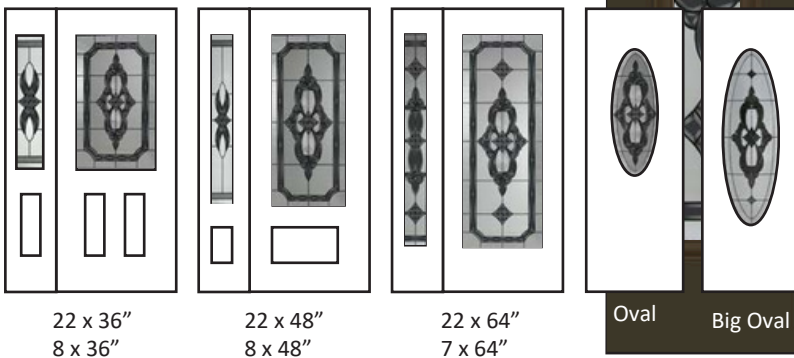

Berlin

Technical

Glass size available in: 22x64". Overall thickness: 1". Triple glazed unit. 3mm tempered glass. Argon gas inside.

Privacy Rating :7/10

22 x 64"

Diana

Technical

Glass size available in: 22x36", 22x48" and 22x64". Overall thickness: 1". Triple glazed unit. 3mm tempered glass. Argon gas inside.

Privacy Rating :8/10

22 x 36"
8 x 36"

22 x 48"
8 x 48"

22 x 64"
7 x 64"

8

Falshire

Technical

Glass size available in: 22x36", 22x48" and 22x64".
 Overall thickness: 1". Triple glazed unit. 3mm tempered glass. Argon gas inside.

Privacy Rating :9/10

22 x 36"
8 x 36"

22 x 48"
8 x 48"

22 x 64"
7 x 64"

Oval

Big Oval

Imperial

Technical

Glass size available in: 22x36", 22x48" and 22x64".
Overall thickness: 1". Triple glazed unit. 3mm tempered glass. Argon gas inside.

Privacy Rating :9/10

Lakefront

Technical

Glass size available in: 22x48" and 22x64". Overall thickness: 1". Triple glazed unit. 3mm tempered glass. Argon gas inside.