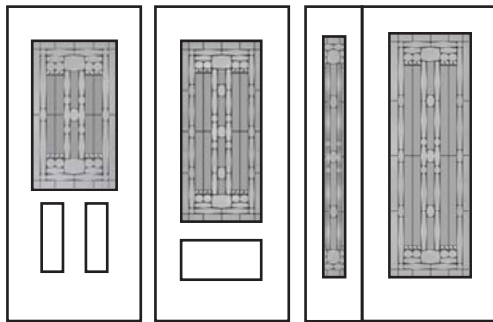

Waterfall

Technical

Glass size available in: 22x36", 22x48" and 22x64".
Overall thickness: 1". Triple glazed unit. 3mm tempered glass. Argon gas inside.

Privacy Rating :9/10

22 x 36"

22 x 48"

22 x 64"
7 x 64"