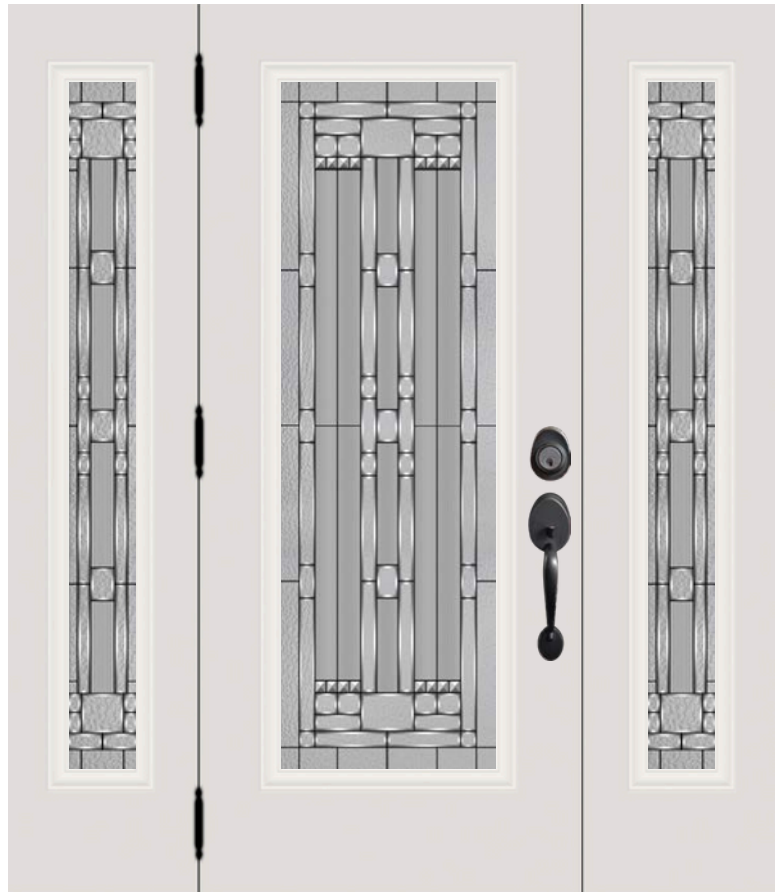

Waterfall

Technical

Glass size available in: 22x36", 22x48" and 22x64".
Overall thickness: 1". Triple glazed unit. 3mm tempered glass. Argon gas inside.

Privacy Rating :9/10

14

Addison

Technical

Glass size available in: 22x46" and 22x64". Overall thickness: 1". Double glazed unit. 3mm tempered glass. Argon gas inside.

Privacy Rating :10/10