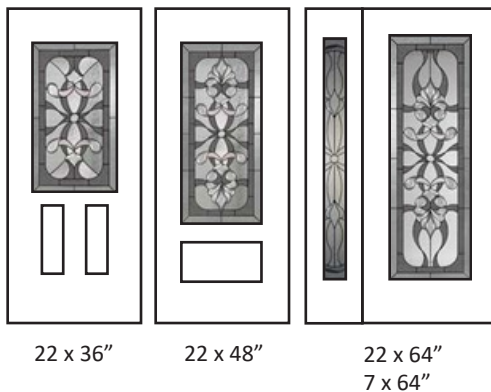

22 x 64"
7 x 64"

12

Pristine

Technical

Glass size available in: 22x36", 22x48" and 22x64".
 Overall thickness: 1". Triple glazed unit. 3mm tempered glass. Argon gas inside.

Privacy Rating :8/10

22 x 36"
8 x 36"

22 x 48"

22 x 64"
7 x 64"

Oval

Big Oval

Rosetta

Technical

Glass size available in: 22x36", 22x48" and 22x64".
Overall thickness: 1". Triple glazed unit. 3mm tempered glass. Argon gas inside.

Privacy Rating :8/10

Royale

Technical

Glass size available in: 22x36", 22x48" and 22x64".
Overall thickness: 1". Triple glazed unit. 3mm tempered glass. Argon gas inside.

Privacy Rating :8/10

Waterfall

Technical

Glass size available in: 22x36", 22x48" and 22x64".
 Overall thickness: 1". Triple glazed unit. 3mm tempered glass. Argon gas inside.