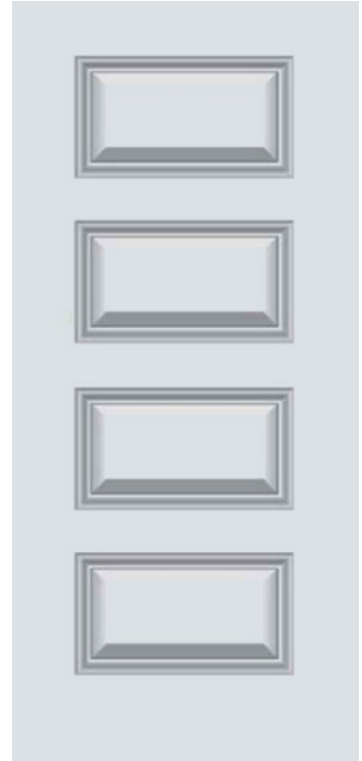

Door Code: Bono
Available in 32, 34, 36

Door Code: Chesme
Available in 32, 34, 36

Door Code: Dorothy
Available in 32, 34, 36

Premium Door Slabs

Door Code: Elite
Available in 32, 34, 36

Door Code: Ferrara
Available in 32, 34, 36