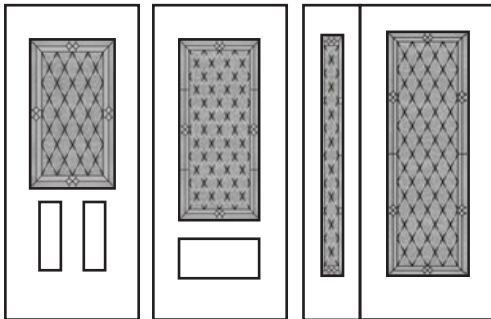

Diana

Technical

Glass size available in: 22x36", 22x48" and 22x64". Overall thickness: 1". Triple glazed unit. 3mm tempered glass. Argon gas inside.

Privacy Rating :7/10

22 x 36"

22 x 48"

22 x 64"
7 x 64"