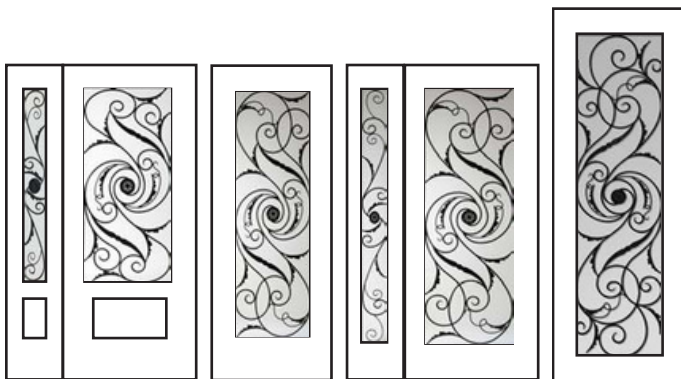

Glass size available in: 22x48", 20x64", 22x64" and 22x80". Overall thickness: 1". Double glazed unit. 3mm tempered glass. Argon gas inside.

Privacy Rating :10/10

22 x 48"
8 x 48"

20 x 64"

22 x 64"
7 x 64"