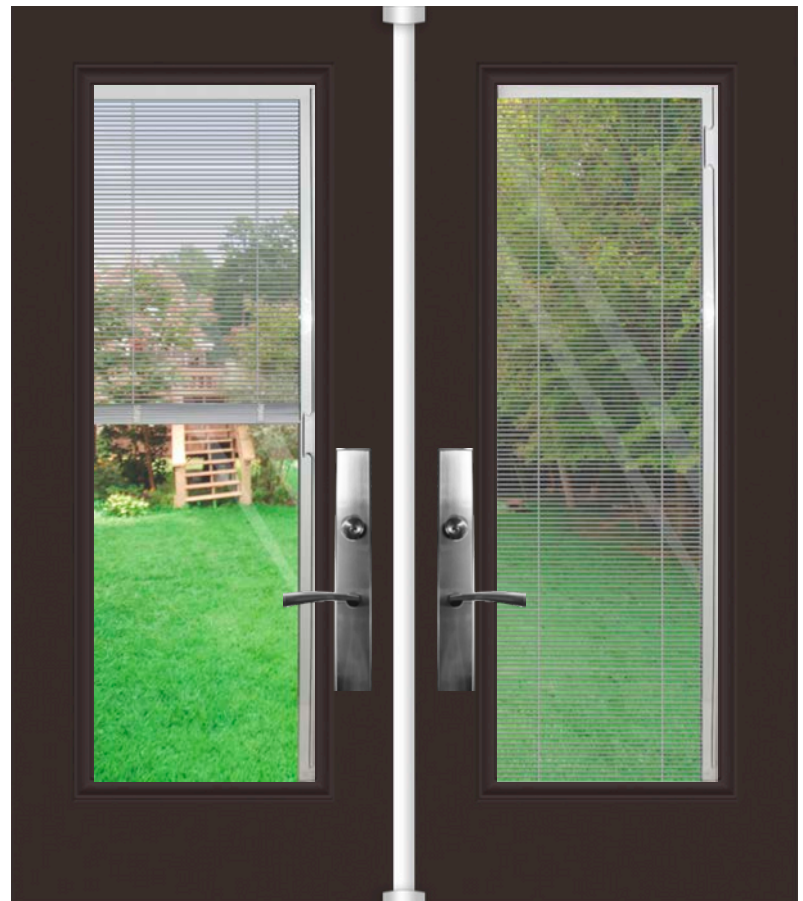

Miniblinds

Technical

Glass size available in: 22x36", 22x48" and 22x64".
Overall thickness: 1". White blinds. Double glazed unit. 3mm tempered glass. Argon gas inside.

Privacy Rating :10/10