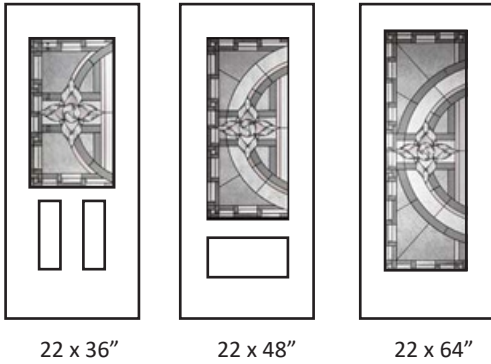

Privacy Rating :8/10

22 x 36"

22 x 48"

22 x 64"
7 x 64"

4

Amelia

Technical

Glass size available in: 22x64". Overall thickness: 1". Triple glazed unit. 3mm tempered glass. Argon gas inside.

Privacy Rating :8/10

22 x 64"

Anabelle

Technical

Glass size available in: 22x36", 22x48" and 22x64". Overall thickness: 1". Triple glazed unit. 3mm tempered glass. Argon gas inside.

Privacy Rating :8/10

Ashbury

Technical

Glass size available in: 22x36", 22x48" and 22x64". Overall thickness: 1". Triple glazed unit. 3mm tempered glass. Argon gas inside.

Privacy Rating :8/10

Atlas

Technical

Glass size available in: 22x64". Overall thickness: 1". Triple glazed unit. 3mm tempered glass. Argon gas inside.