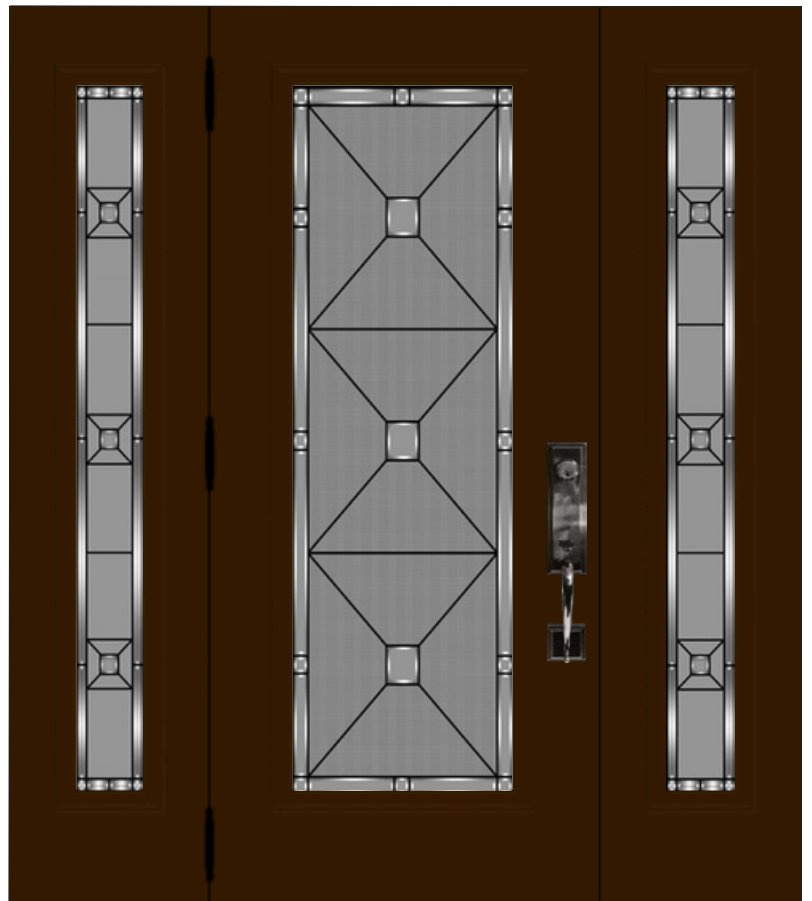

Lakefront

Technical

Glass size available in: 22x48" and 22x64". Overall thickness: 1". Triple glazed unit. 3mm tempered glass. Argon gas inside.

Privacy Rating :9/10