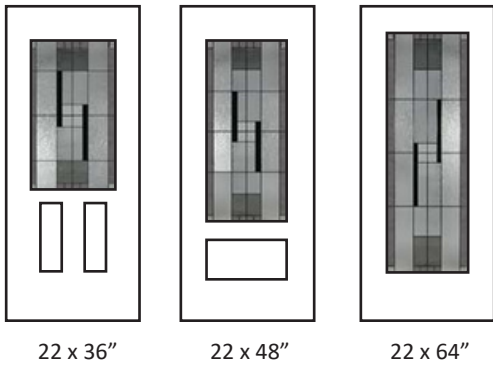

Privacy Rating :9/10

Lily

Technical

Glass size available in: 22x36", 22x48" and 22x64".
Overall thickness: 1". Triple glazed unit. 3mm tempered glass. Argon gas inside.

Privacy Rating :8/10

22 x 36"

22 x 48"

22 x 64"
7 x 64"

10

Madelyn

Technical

Glass size available in: 22x48" and 22x64". Overall thickness: 1". Triple glazed unit. 3mm tempered glass. Argon gas inside.

Privacy Rating :8/10

22 x 48"

22 x 64"

Miller

Technical

Glass size available in: 22x36", 22x48" and 22x64".
 Overall thickness: 1". Triple glazed unit. 3mm tempered glass. Argon gas inside.

Privacy Rating :9/10

22 x 36"

22 x 48"

22 x 64"

Panatella