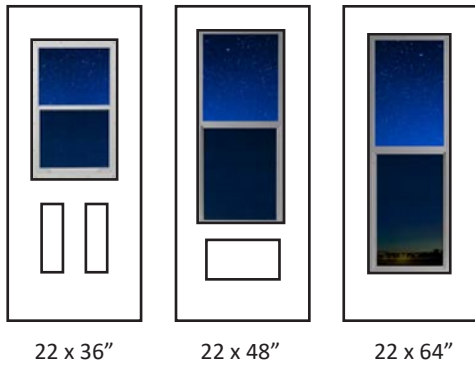

22 x 64"

Vented Unit

Technical

Glass size available in: 22x36", 22x48" and 22x64".
Overall thickness: 1". White blinds. Double glazed unit. 3mm tempered glass. Argon gas inside.

Privacy Rating :10/10

Miniblinds