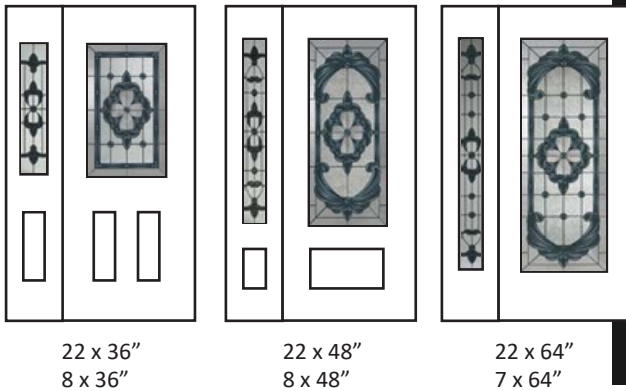

Berlin

Technical

Glass size available in: 22x64". Overall thickness: 1". Triple glazed unit. 3mm tempered glass. Argon gas inside.

Privacy Rating :7/10

22 x 64"

Diana

Technical

Glass size available in: 22x36", 22x48" and 22x64". Overall thickness: 1". Triple glazed unit. 3mm tempered glass. Argon gas inside.

Privacy Rating :7/10

22 x 36"

22 x 48"

22 x 64"
7 x 64"

Elmseross

Technical

Glass size available in: 22x36", 22x48" and 22x64".
 Overall thickness: 1". Triple glazed unit. 3mm tempered glass. Argon gas inside.

Privacy Rating :8/10

22 x 36"
8 x 36"

22 x 48"
8 x 48"

22 x 64"
7 x 64"

8

Falshire

Technical

Glass size available in: 22x36", 22x48" and 22x64".
 Overall thickness: 1". Triple glazed unit. 3mm tempered glass. Argon gas inside.