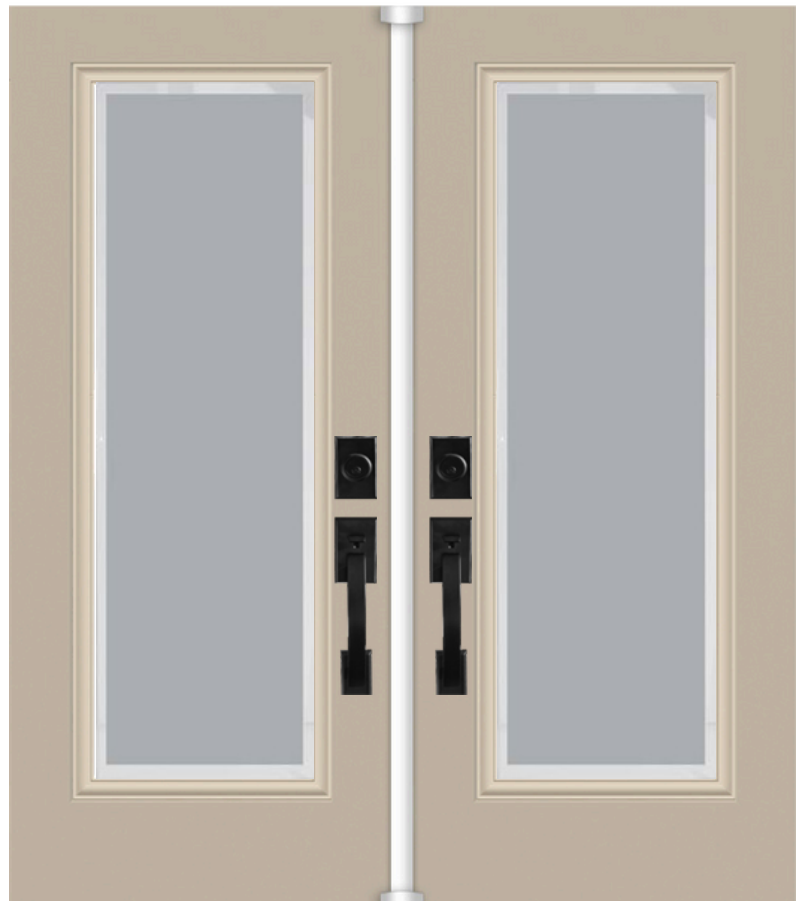

Plain

Technical

Glass size available in: 22x36", 22x48" and 22x64".

Overall thickness: 1". Double glazed unit. 3mm tempered glass. Argon gas inside.

Privacy Rating :10/10

34

Acid Bevel

Technical

Glass size available in: 22x36", 22x48" and 22x64".

Overall thickness: 1". 1" Clear edge. Triple glazed unit. 3mm tempered glass. Argon gas inside.

Privacy Rating :8/10