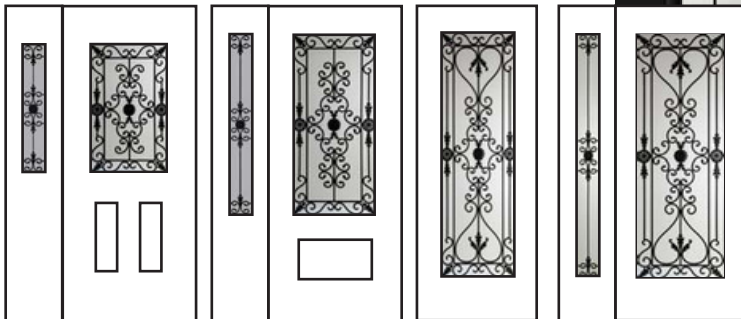

22 x 36"

22 x 48"

20 x 64"

22 x 64"

7 x 64"

Edenstone

Technical

Glass size available in: 22x36", 22x48", 20x64", 22x64" and 22x80". Overall thickness: 1". Double glazed unit. 3mm tempered glass. Argon gas inside.

Privacy Rating :10/10