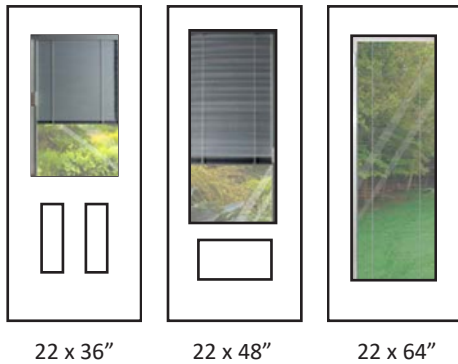

Miniblinds

Technical

Glass size available in: 22x36", 22x48" and 22x64".
Overall thickness: 1". White blinds. Double glazed unit. 3mm tempered glass. Argon gas inside.

Privacy Rating :10/10