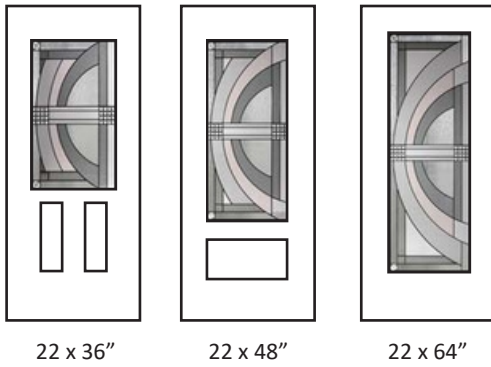

Privacy Rating :8/10

22 x 36"
8 x 36"

22 x 48"
8 x 48"

22 x 64"
7 x 64"

8

Falshire

Technical

Glass size available in: 22x36", 22x48" and 22x64".
 Overall thickness: 1". Triple glazed unit. 3mm tempered glass. Argon gas inside.

Privacy Rating :9/10

22 x 36"
8 x 36"

22 x 48"
8 x 48"

22 x 64"
7 x 64"

Oval

Big Oval

Imperial

Technical

Glass size available in: 22x36", 22x48" and 22x64".
Overall thickness: 1". Triple glazed unit. 3mm tempered glass. Argon gas inside.

Privacy Rating :9/10

Lakefront

Technical

Glass size available in: 22x48" and 22x64". Overall thickness: 1". Triple glazed unit. 3mm tempered glass. Argon gas inside.

Privacy Rating :9/10

Lily

Technical

Glass size available in: 22x36", 22x48" and 22x64".
Overall thickness: 1". Triple glazed unit. 3mm tempered glass. Argon gas inside.

Privacy Rating :8/10

22 x 36"

22 x 48"