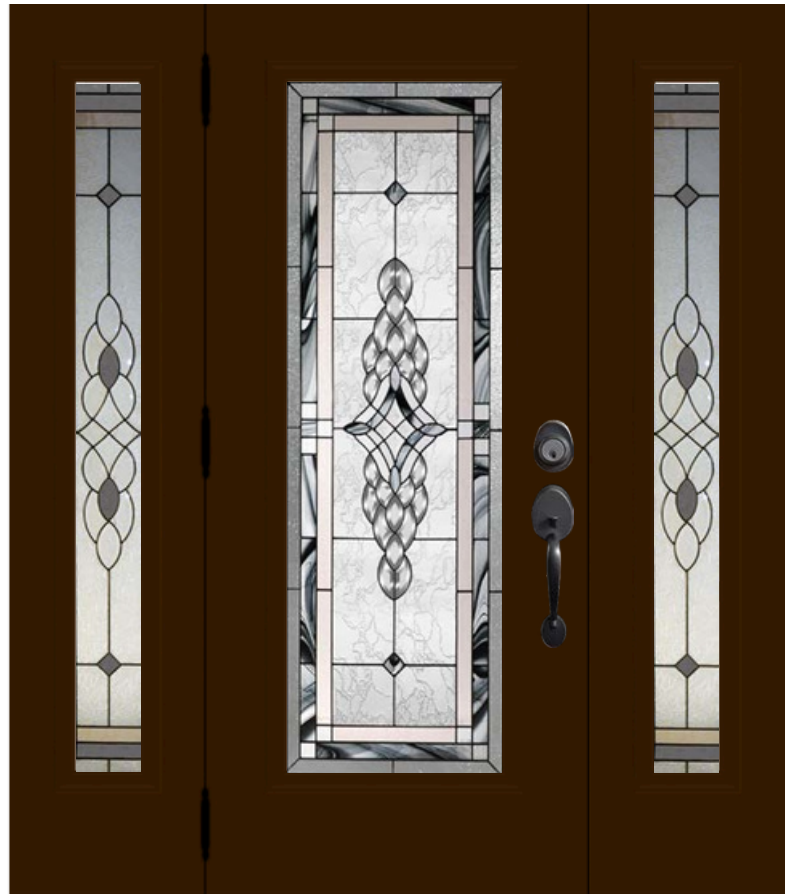

22 x 48"

22 x 64"
7 x 64"

Oval

Big Oval

Rosetta

Technical

Glass size available in: 22x36", 22x48" and 22x64".
Overall thickness: 1". Triple glazed unit. 3mm tempered glass. Argon gas inside.

Privacy Rating :8/10