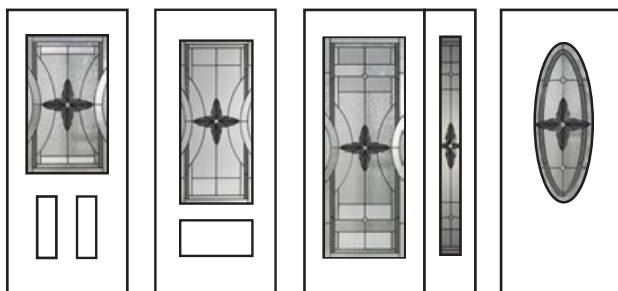

22 x 64"
7 x 64"

12

Pristine

Technical

Glass size available in: 22x36", 22x48" and 22x64".
 Overall thickness: 1". Triple glazed unit. 3mm tempered glass. Argon gas inside.

Privacy Rating :8/10

22 x 36"
8 x 36"

22 x 48"

22 x 64"
7 x 64"

Oval

Big Oval

Rosetta

Technical

Glass size available in: 22x36", 22x48" and 22x64".
Overall thickness: 1". Triple glazed unit. 3mm tempered glass. Argon gas inside.

Privacy Rating :8/10