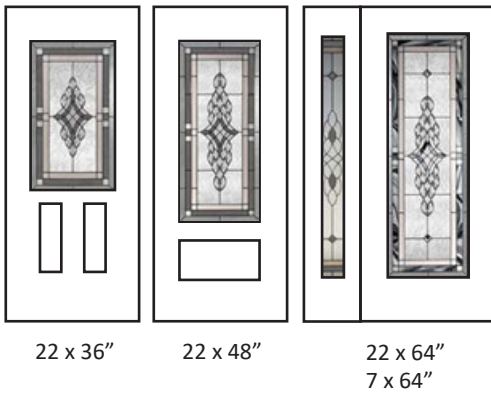

22 x 64"
7 x 64"

12

Pristine

Technical

Glass size available in: 22x36", 22x48" and 22x64".
 Overall thickness: 1". Triple glazed unit. 3mm tempered glass. Argon gas inside.

Privacy Rating :8/10

22 x 36"
8 x 36"

22 x 48"

22 x 64"
7 x 64"

Oval

Big Oval

Rosetta

Technical

Glass size available in: 22x36", 22x48" and 22x64".
Overall thickness: 1". Triple glazed unit. 3mm tempered glass. Argon gas inside.

Privacy Rating :8/10

Royale

Technical

Glass size available in: 22x36", 22x48" and 22x64".
Overall thickness: 1". Triple glazed unit. 3mm tempered glass. Argon gas inside.

Privacy Rating :8/10

Waterfall

Technical

Glass size available in: 22x36", 22x48" and 22x64".
 Overall thickness: 1". Triple glazed unit. 3mm tempered glass. Argon gas inside.