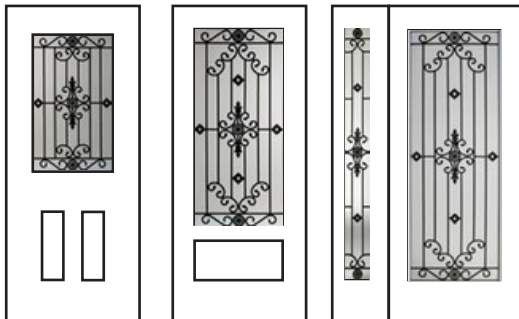

Privacy Rating :10/10

22 x 48"

22 x 64"

20

Dalemont

Technical

Glass size available in: 22x36", 22x48" and 22x64". Overall thickness: 1". Double glazed unit. 3mm tempered glass. Argon gas inside.

Privacy Rating :10/10