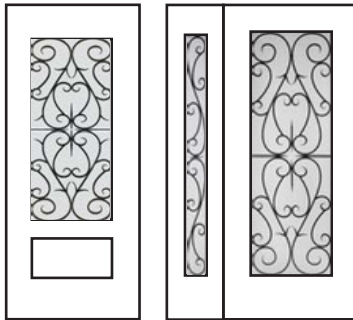

Arabia

Technical

Glass size available in: 22x48" and 22x64". Overall thickness: 1". Double glazed unit. 3mm tempered glass. Argon gas inside.

Privacy Rating :10/10

22 x 46"

22 x 64"
7 x 64"