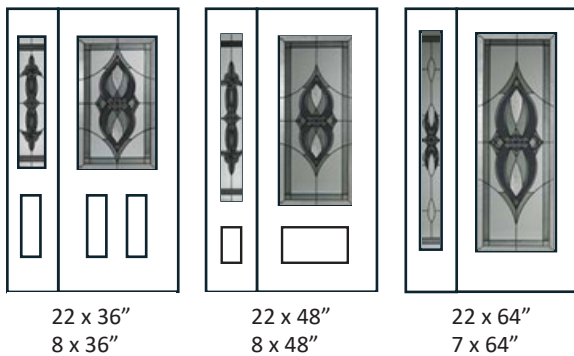

Privacy Rating :9/10

Lily

Technical

Glass size available in: 22x36", 22x48" and 22x64".
Overall thickness: 1". Triple glazed unit. 3mm tempered glass. Argon gas inside.

Privacy Rating :8/10

22 x 36"

22 x 48"

22 x 64"
7 x 64"

10

Madelyn

Technical

Glass size available in: 22x48" and 22x64". Overall thickness: 1". Triple glazed unit. 3mm tempered glass. Argon gas inside.

Privacy Rating :8/10

22 x 48"

22 x 64"

Miller

Technical

Glass size available in: 22x36", 22x48" and 22x64".
 Overall thickness: 1". Triple glazed unit. 3mm tempered glass. Argon gas inside.

Privacy Rating :9/10

22 x 36"

22 x 48"

22 x 64"

Panatella

Technical

Glass size available in: 22x36", 22x48" and 22x64".
 Overall thickness: 1". Triple glazed unit. 3mm tempered glass. Argon gas inside.

Privacy Rating :9/10

22 x 36"
8 x 36"

22 x 48"
8 x 48"

22 x 64"
7 x 64"