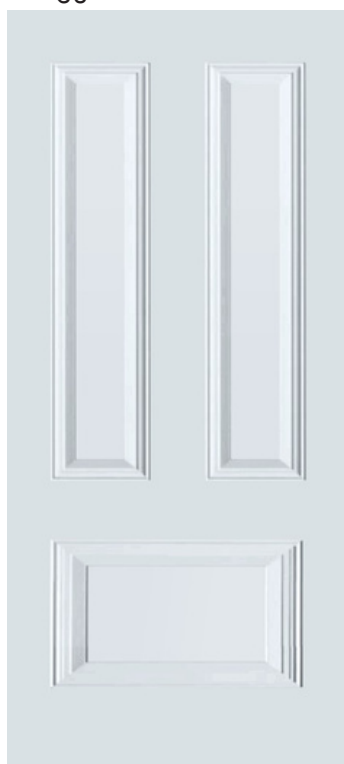

Door Code: Z
Three Panel Reverse
Available in 32, 34,
36