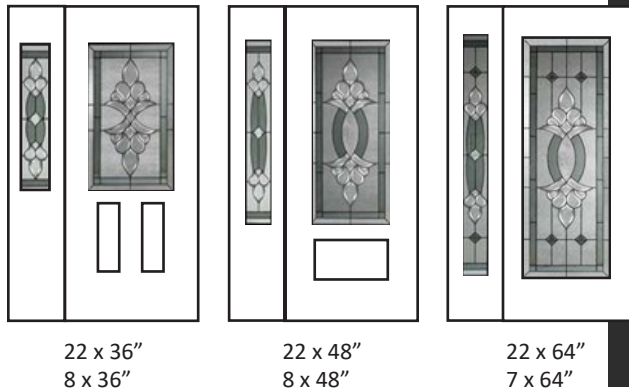

Ashbury

Technical

Glass size available in: 22x36", 22x48" and 22x64". Overall thickness: 1". Triple glazed unit. 3mm tempered glass. Argon gas inside.

Privacy Rating :8/10