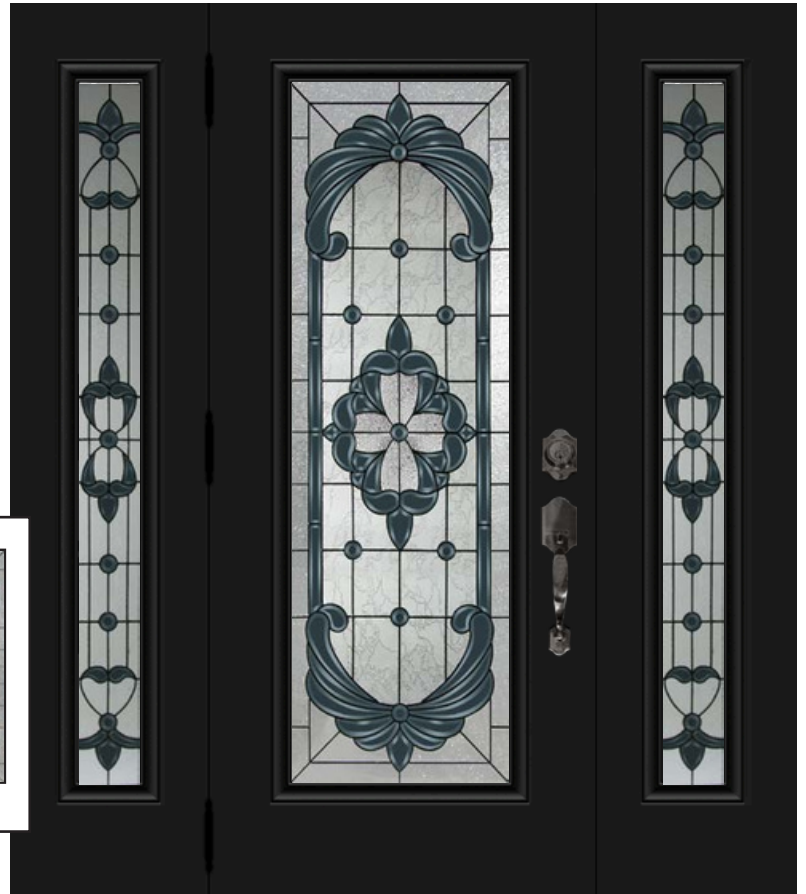

22 x 64"
7 x 64"