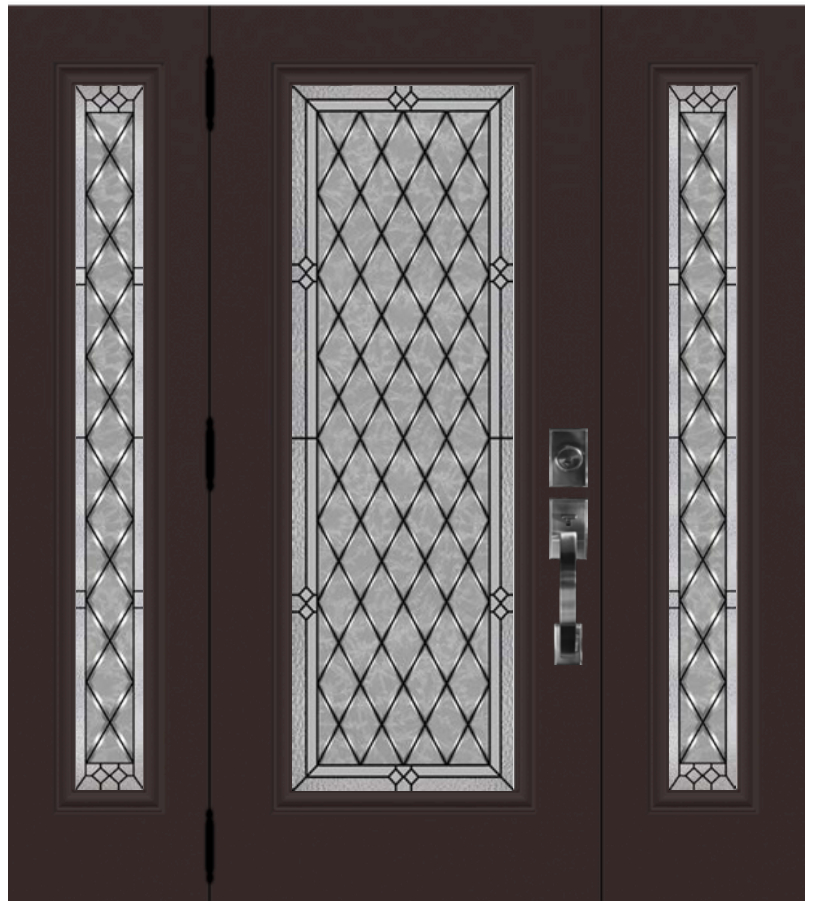

Berlin

Technical

Glass size available in: 22x64". Overall thickness: 1". Triple glazed unit. 3mm tempered glass. Argon gas inside.

Privacy Rating :7/10

Diana

Technical

Glass size available in: 22x36", 22x48" and 22x64". Overall thickness: 1". Triple glazed unit. 3mm tempered glass. Argon gas inside.

Privacy Rating :7/10