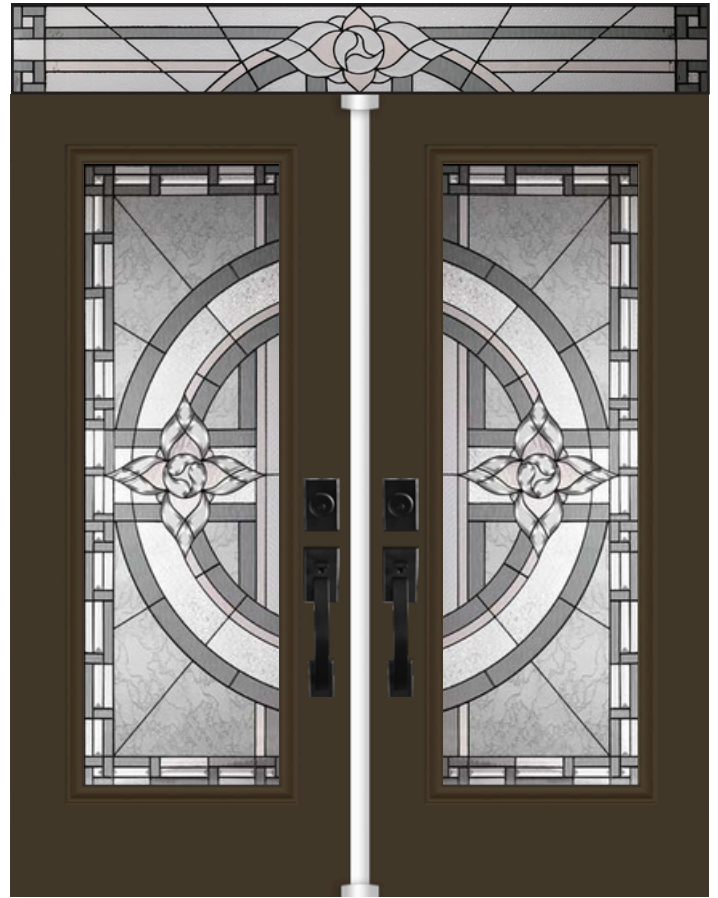

Privacy Rating :8/10

22 x 64"

Anabelle

Technical

Glass size available in: 22x36", 22x48" and 22x64". Overall thickness: 1". Triple glazed unit. 3mm tempered glass. Argon gas inside.

Privacy Rating :8/10

Ashbury