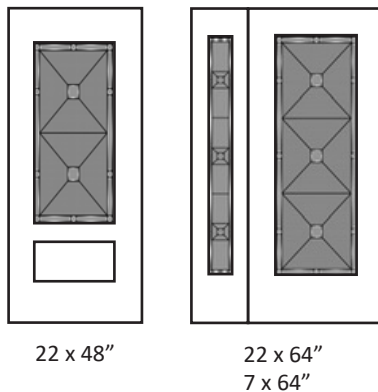

Privacy Rating :9/10

22 x 36"
8 x 36"

22 x 48"
8 x 48"

22 x 64"
7 x 64"

Oval

Big Oval

Imperial

Technical

Glass size available in: 22x36", 22x48" and 22x64".
Overall thickness: 1". Triple glazed unit. 3mm tempered glass. Argon gas inside.

Privacy Rating :9/10

Lakefront

Technical

Glass size available in: 22x48" and 22x64". Overall thickness: 1". Triple glazed unit. 3mm tempered glass. Argon gas inside.

Privacy Rating :9/10

Lily

Technical

Glass size available in: 22x36", 22x48" and 22x64".
Overall thickness: 1". Triple glazed unit. 3mm tempered glass. Argon gas inside.

Privacy Rating :8/10

22 x 36"

22 x 48"