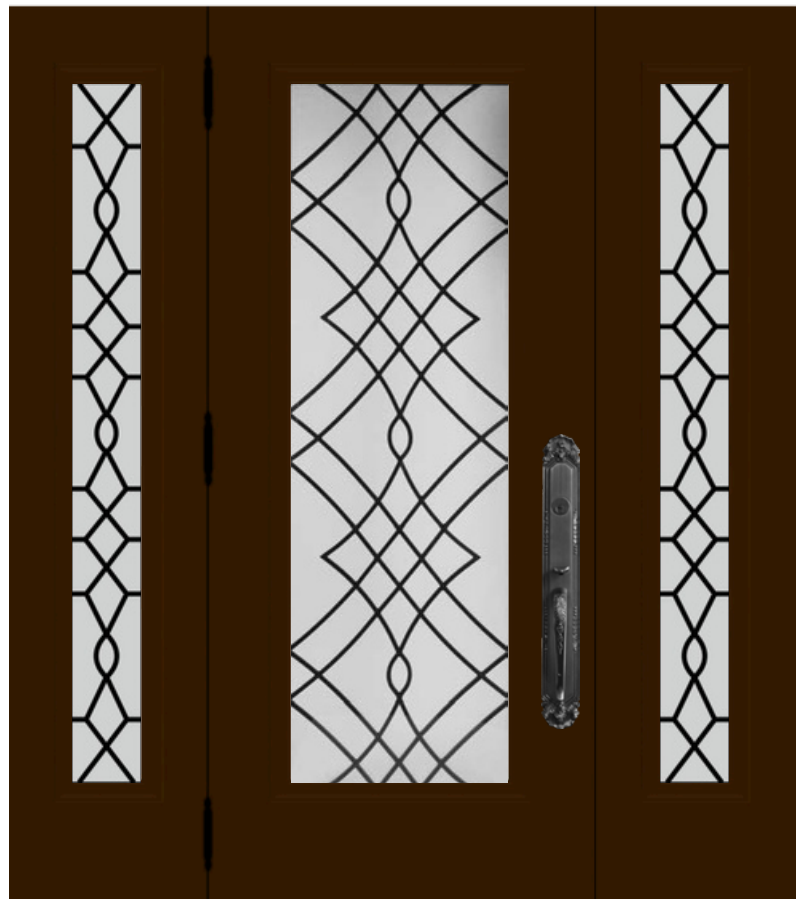

Arabia

Technical

Glass size available in: 22x48" and 22x64". Overall thickness: 1". Double glazed unit. 3mm tempered glass. Argon gas inside.

Privacy Rating :10/10

16

Ash Pine

Technical

Glass size available in: 22x48" and 22x64". Overall thickness: 1". Double glazed unit. 3mm tempered glass. Argon gas inside.

Privacy Rating :10/10