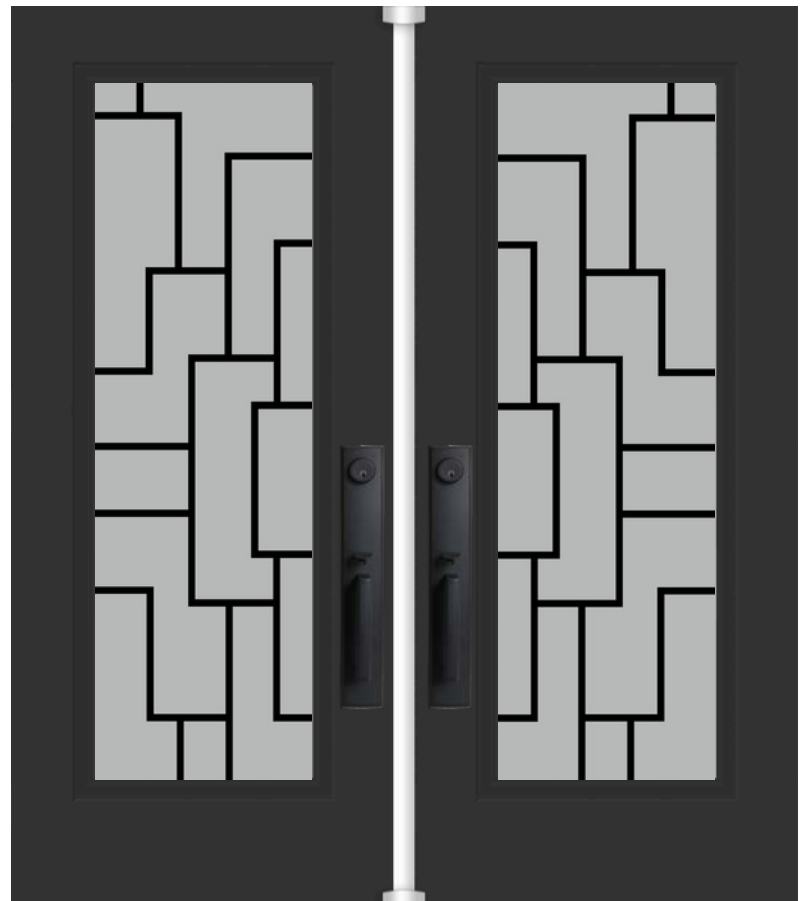

22 x 64"

22

Gatsby

Technical

Glass size available in: 22x64". Overall thickness: 1". Double glazed unit. 3mm tempered glass. Argon gas inside.

Privacy Rating :10/10

22 x 64"

22 x 64" & 7 x 64"