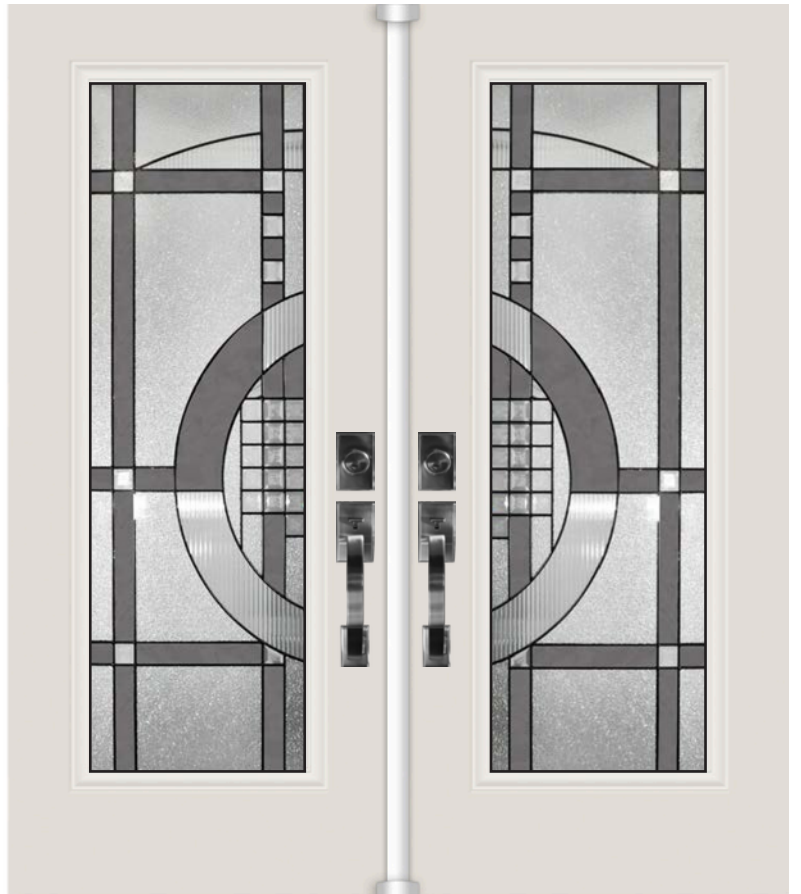

Berlin

Technical

Glass size available in: 22x64". Overall thickness: 1". Triple glazed unit. 3mm tempered glass. Argon gas inside.

Privacy Rating :7/10

22 x 64"

Diana

Technical

Glass size available in: 22x36", 22x48" and 22x64". Overall thickness: 1". Triple glazed unit. 3mm tempered glass. Argon gas inside.