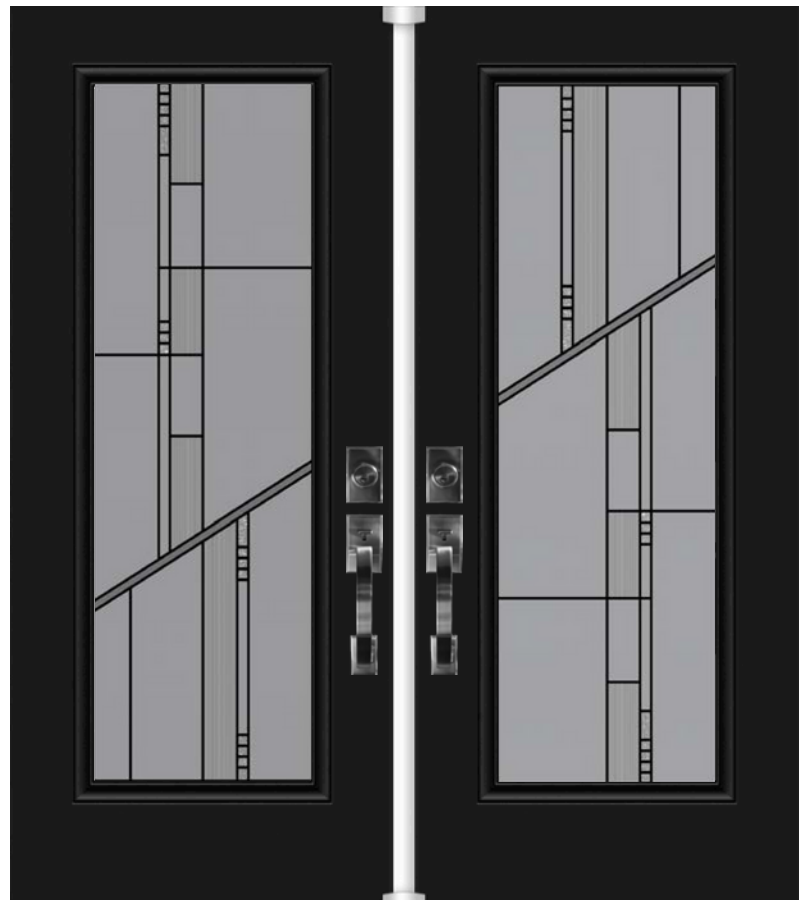

Amelia

Technical

Glass size available in: 22x64". Overall thickness: 1". Triple glazed unit. 3mm tempered glass. Argon gas inside.

Privacy Rating :8/10

22 x 64"