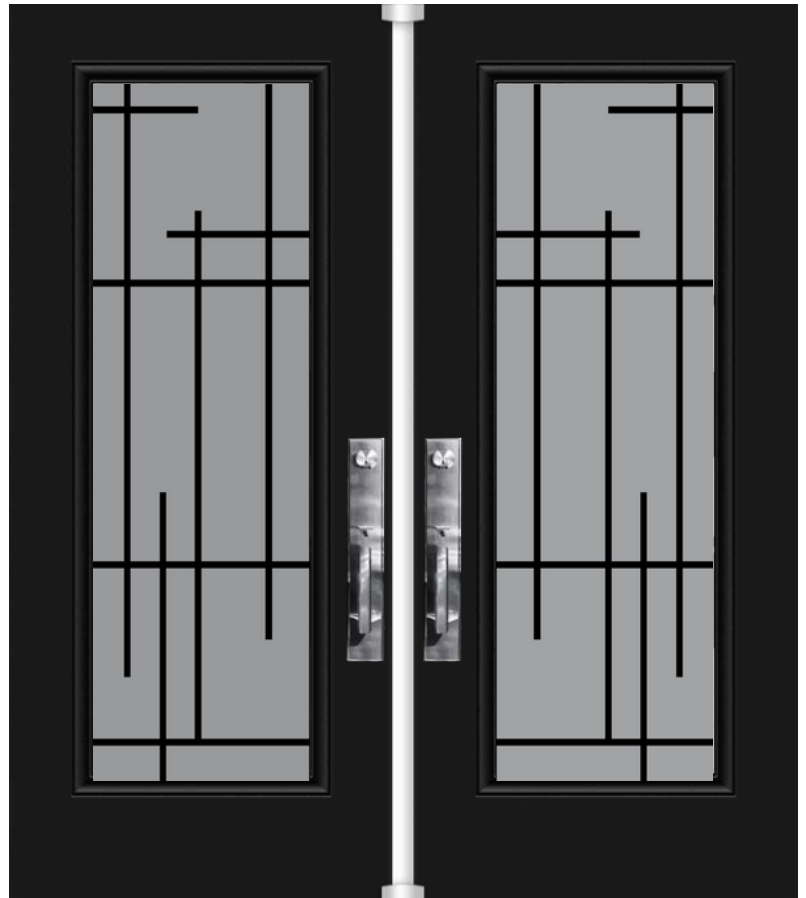

Sandy

Technical

Glass size available in: 22x64". Overall thickness: 1". Double glazed unit. 3mm tempered glass. Argon gas inside.

Privacy Rating :10/10