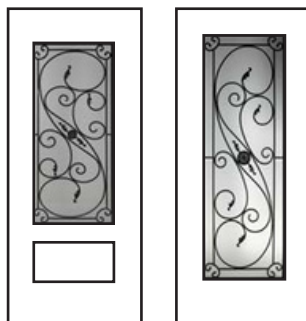

Addison

Technical

Glass size available in: 22x46" and 22x64". Overall thickness: 1". Double glazed unit. 3mm tempered glass. Argon gas inside.

Privacy Rating :10/10

22 x 46"

22 x 64"