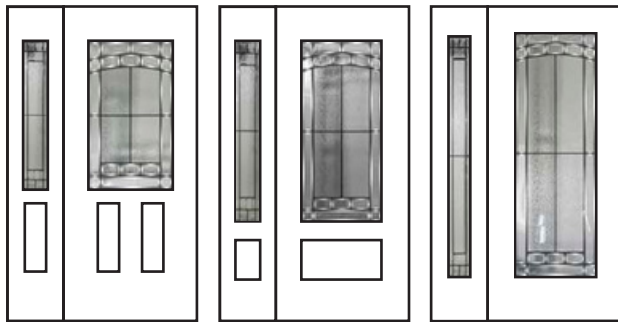

Oval

Big Oval

Prescott

Technical

Glass size available in: 22x36", 22x48" and 22x64".
 Overall thickness: 1". Triple glazed unit. 3mm tempered glass. Argon gas inside.

Privacy Rating :8/10

22 x 36"
8 x 36"

22 x 48"
8 x 48"