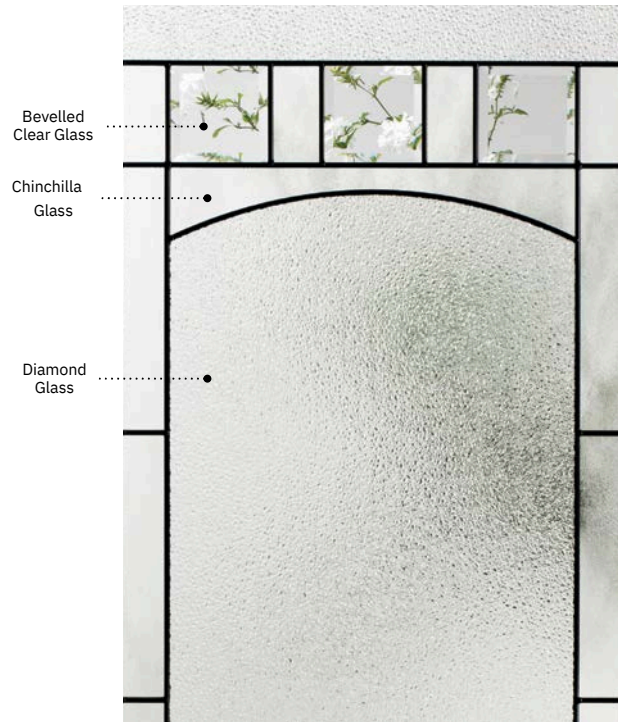

Frames	7" x 64"	8" x 48"	8" x 36"
Contemporary	10-386-005-002	10-386-017-002	10-386-010-002
Novapvc	10-386-005-001	10-386-017-001	10-386-010-001

Bistro

Orleans steel door p.21. Bistro 22" x 48" doorglass p.67.

Bistro

With its arched central piece crowned by bevelled clear glass, Bistro offers a consistently classic and natural look. Bistro will rejuvenate any exterior.

Stained glass : Chinchilla glass, bevelled clear glass and Diamond glass.
 Caming : Zinc or Patina.
 Frames : Contemporary, Novapvc or Stainable.
 Sidelites and transom : Looks great accompanied by Chinchilla glass.
 Available in custom sizes.