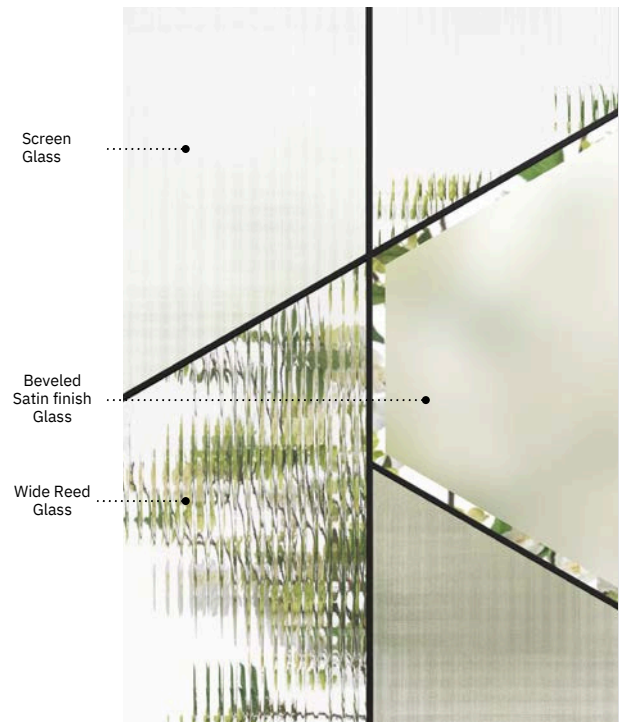

new

Bolero

A dance of retro and modern textures assembled in dynamic geometric shapes. With its daring composition that will not go unnoticed, Bolero sets the tone for your “mid-century modern” or contemporary style home and pairs perfectly with your Scandinavian-inspired furniture and accessories.

Stained Glass : Screen glass, Beveled Satin finish glass and Wide Reed glass.
Caming : 1/4" wide flat Patina caming.
Frames: Contemporary or Novapvc.
Sidelites and transom : Looks great accompanied by Satin finish or Screen glass.

Privacy Level **3/5**
semi-private

Frames	22" x 64"	22" x 48"
Contemporary	10-394-060-005	10-394-057-005
Novapvc	10-394-060-001	10-394-057-001