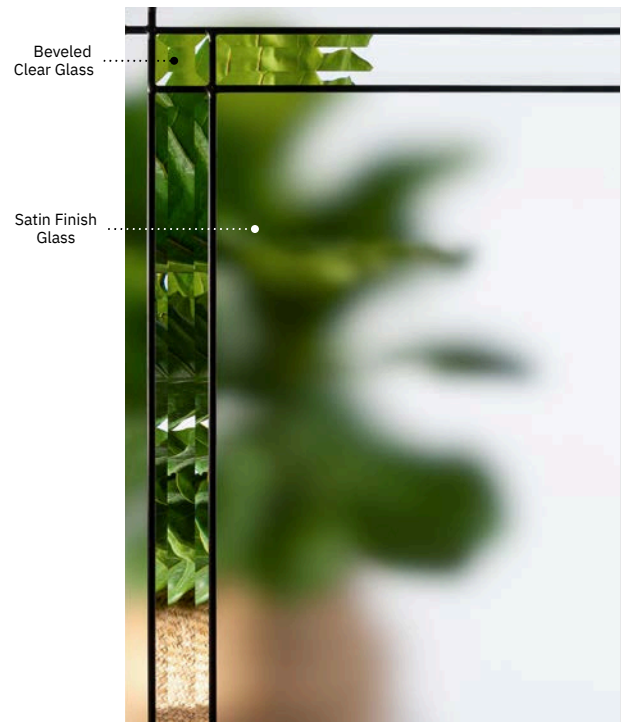

new

Winchester

Classic style doorglass in its simplest form. Sleek and balanced, Winchester offers a rich, contrasting mix of Clear and Satin finish glass with black patina coming. With its elegant beveled clear glass border, Winchester provides both privacy and visibility.

Stained Glass : Satin finish glass, beveled clear glass. Baguettes : Patina.
Frames: Contemporary or Novapvc.
Sidelites and transom : Looks great accompanied by Satin finish glass.
Available in custom sizes.

Privacy Level **3/5**
semi-private