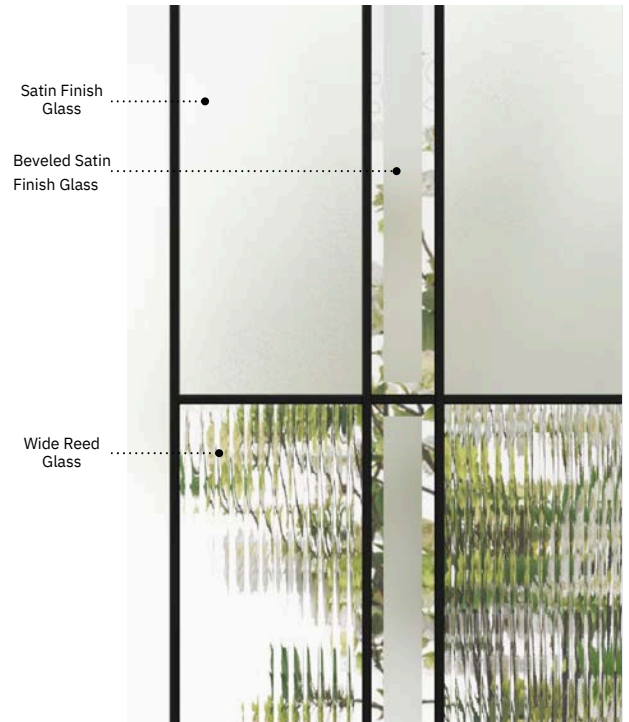

new

Nobel

A sophisticated looking stained glass designed for today's architectural styles. This model expresses all its nobility thanks to a bold composition and contrasting textures. Nobel will enhance contemporary or classic style single-family homes.

Stained Glass : Satin finish glass,
Beveled Satin finish glass and Wide Reed glass.
Caming : 1/4" wide flat Patina caming.
Frames: Contemporary or Novapvc.
Sidelites and transom : Looks great accompanied
by Satin finish glass.
Available in custom sizes.

Privacy Level **3/5**
semi-private

Frames	22" x 64"	22" x 48"	22" x 36"	7" x 64"	8" x 48"	8" x 36"
Contemporary	10-395-060-005	10-395-057-005	10-395-050-005	10-395-005-005	10-395-017-005	10-395-010-005
Novapvc	10-395-060-001	10-395-057-001	10-395-050-001	10-395-005-001	10-395-017-001	10-395-010-001