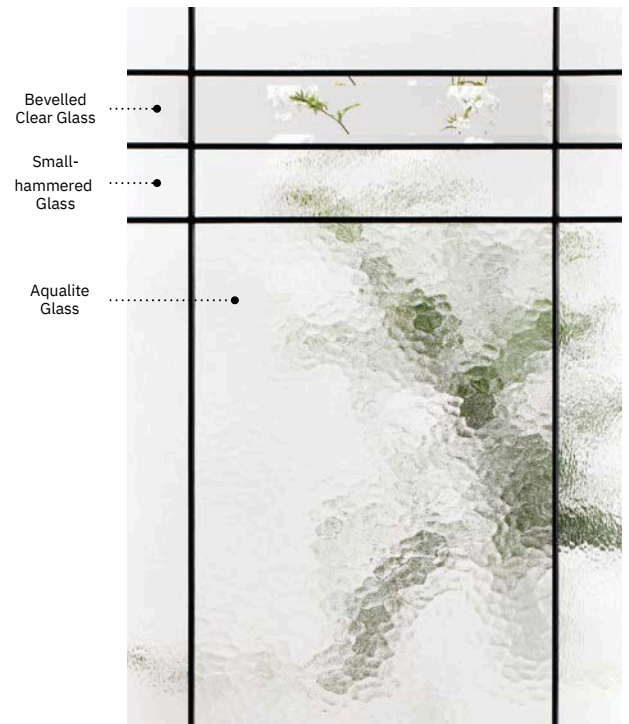

Celeste

Celeste juxtaposes different types of glass within its patina coming, creating a delicate geometric pattern with a refined and balanced light effect.

Stained glass : Bevelled clear glass, Small-hammered glass and Aqualite glass.

Coming : Patina.

Frames : Contemporary, Novapvc or Stainable.

Sidelites and transom : Looks great accompanied by Clear glass.

Available in custom sizes.

Privacy Level

3/5

semi-private

Contemporary 10-367-060-003
Novapvc 10-367-060-001
Stainable 10-367-060-002

Contemporary 10-367-005-003
Novapvc 10-367-005-001
Stainable 10-367-005-002