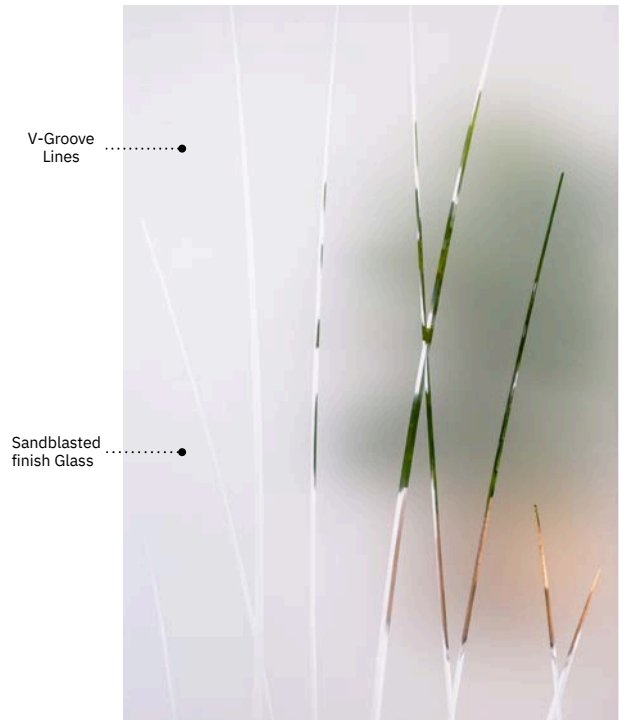

Emori

Emori is a subtle and elegant design inspired by nature. With overlapping polished V-Groove lines, Emori provides both a high degree of privacy and visibility to the outside. This model is a great match with country-style or classic style homes.

V-Groove : Sandblasted finish glass with polished V-Groove lines.
Frames: Contemporary or Novapvc.
Sidelites and transom : Looks great accompanied by Sandblasted finish glass.
Available in custom sizes.

Privacy Level **4/5**
private

Frames	22" x 80"	22" x 64"	22" x 48"	22" x 36"	22" x 17"	22" x 14 7/16"
Contemporary	06-384-064-002	06-384-060-002	06-384-057-002	06-384-050-002	06-384-259-002	06-384-260-002
Novapvc	06-384-064-001	06-384-060-001	06-384-057-001	06-384-050-001	06-384-259-001	06-384-260-001

Frames	7" x 64"	8" x 48"	8" x 36"
Contemporary	06-384-005-002	06-384-017-002	06-384-010-002
Novapvc	06-384-005-001	06-384-017-001	06-384-010-001