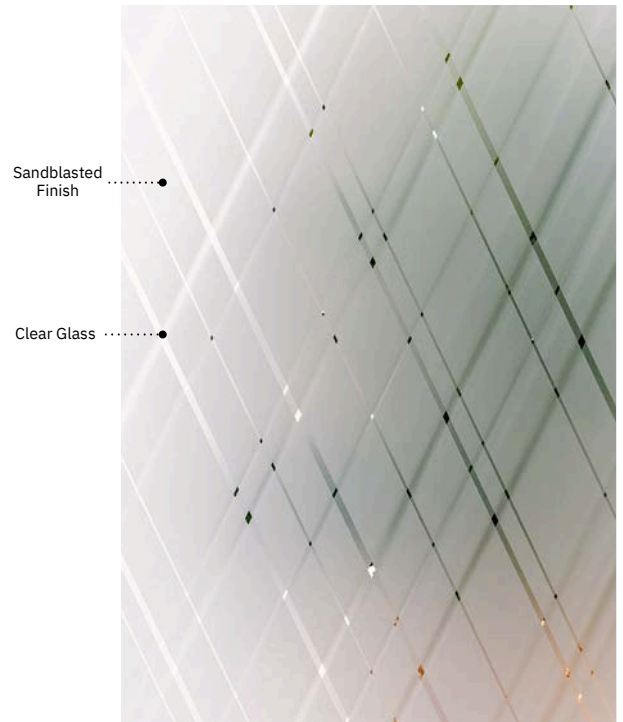

* Masterline and Fluid glass — The pattern of the glass runs parallel to the longest side of the doorglass (†/↔ symbols above.) see Elevation venting unit with Masterline glass p.105. Q470 venting unit with Masterline glass, p.109.

Arum

Uno steel door. Arum 22" x 64" doorglass p.29. Clear glass transom.

Arum

Arum offers the simplicity of Sandblasted finish glass with an elegant design and a high degree of privacy. Fine diagonal lines intertwine to create a pattern that will enhance the look of your home for both renovation and new construction projects.

Silkscreened glass : Dual layered Sandblasted finish on clear glass.

Frames: Contemporary or Novapvc.

Sidelites and transom : Looks great accompanied by Sandblasted finish or Clear glass.

Privacy Level **4/5**
private