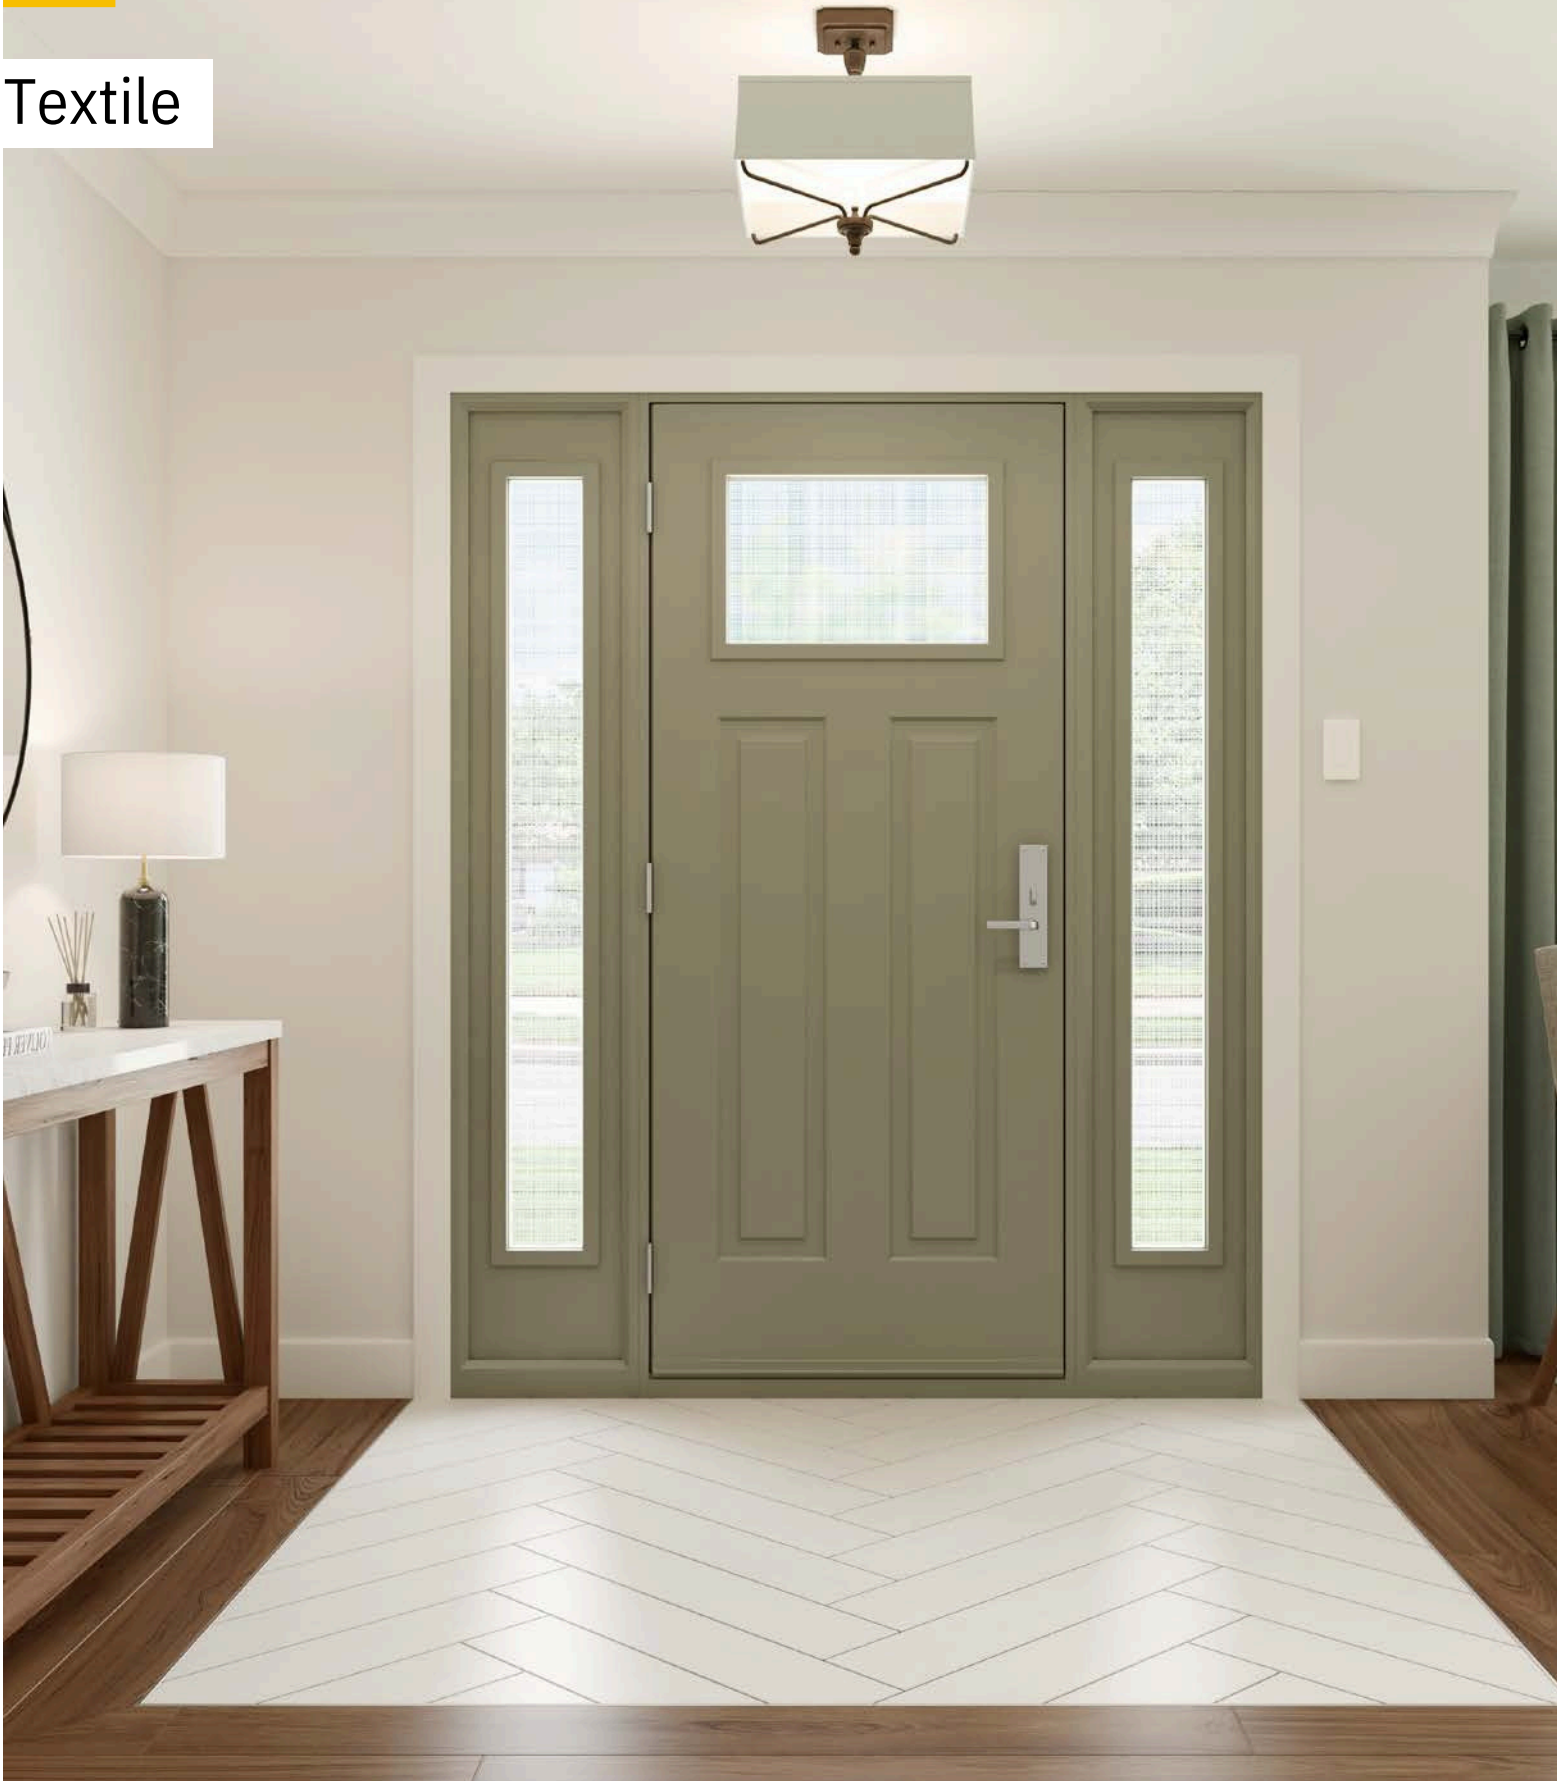

classic

new

Textile

Victoria steel door p.19. Textile 22" x 14 7/16" doorglass with 7" x 64" sidelites p.89.