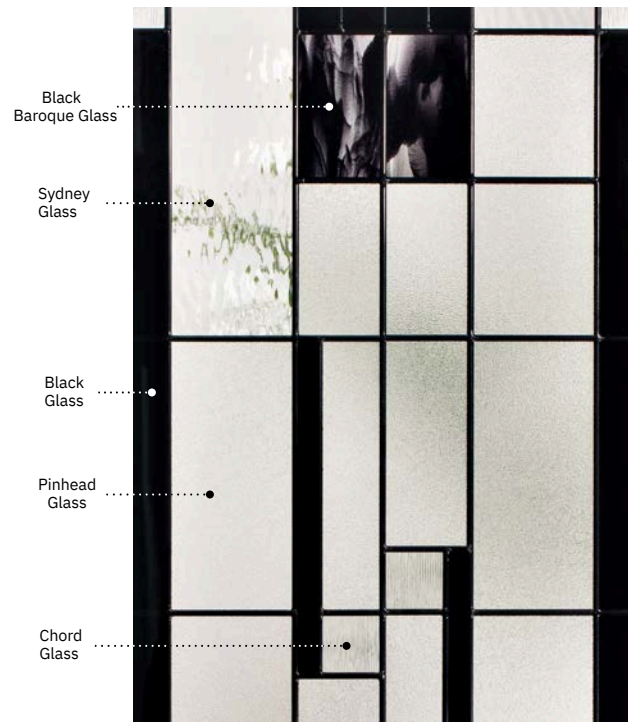

Frames	7" x 64"	8" x 48"	8" x 36"
Contemporary	06-384-005-002	06-384-017-002	06-384-010-002
Novapvc	06-384-005-001	06-384-017-001	06-384-010-001

Kallima

Orleans steel door p.21. Kallima 22" x 48" doorglass p.77. Clear glass 7" x 64" sidelites.

Kallima

Kallima will charm lovers of glass. Characterised by its handmade pieces of blended black and clear glass, the Kallima offers an exclusive look everytime.

Stained Glass : Chord glass, Sydney glass, Black glass, Black Baroque glass and Pinhead glass.
 Caming : Patina.
 Frames : Contemporary, Novapvc or Stainable.
 Sidelites and transom : Looks great accompanied by Pinhead glass.
 Available in custom sizes.