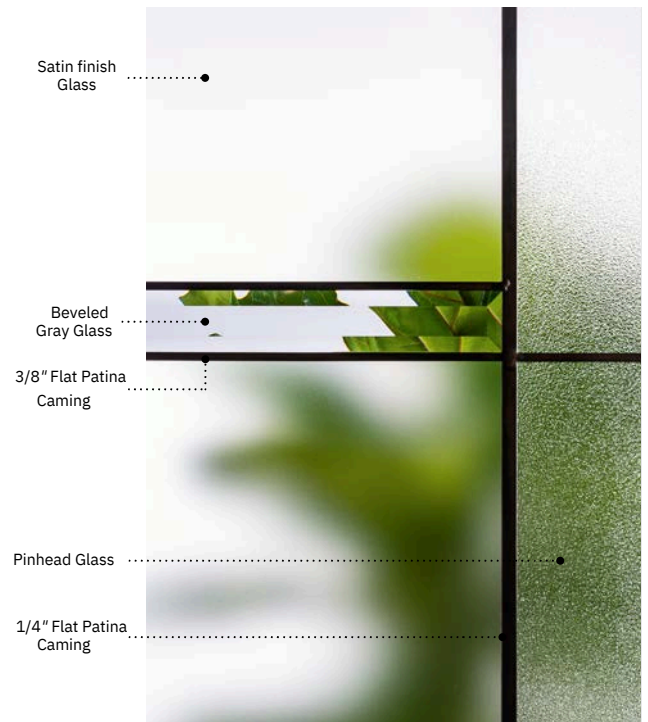

Belmont

Belmont is a Stained Glass model with an urban look designed for today's architectural styles. Its minimalist, asymmetrical composition of flat black patina caming and Satin finish glass fits perfectly with the volumes and materials found in the architecture of contemporary houses. Paired with a satin black handle, Belmont's elegance is unrivaled.

Stained Glass : Satin finish glass, beveled gray glass and Pinhead glass.
Caming : 1/2" wide flat Patina caming and 1/4" wide flat Patina caming.
Frames: Contemporary or Novapvc.
Sidelites and transom : Looks great accompanied by Satin finish glass.
Available in custom sizes.

Privacy Level **3/5**
semi-private