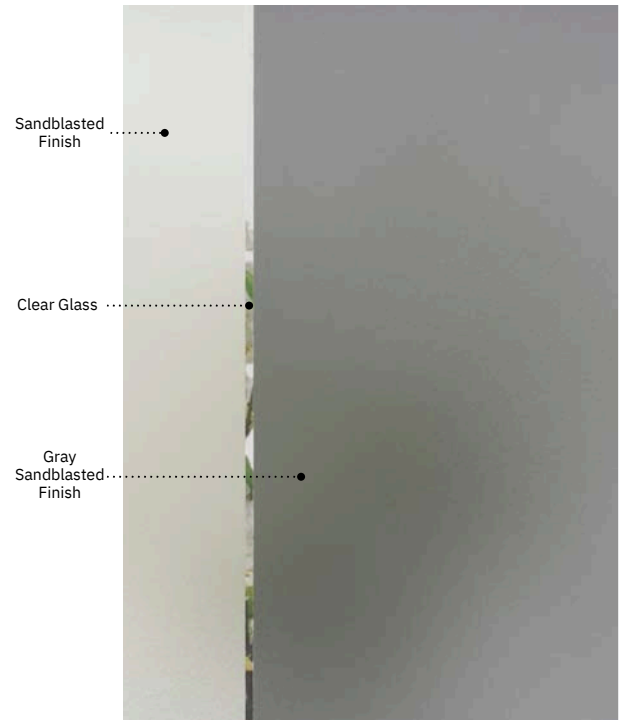

new

Nuando

Simple and minimalist, Nuando stands out with its gray sandblasted finish glass. This window matches the asymmetrical arrangement of windows and volumes on contemporary-style houses. Available in right or left version.

Silkscreened glass : Gray sandblasted finish, white sandblasted finish and a clear glass line.
Frames : Contemporary or Novapvc.
Orientation: Available in left and right versions as seen from outside.
Sidelites and transom : Looks great accompanied by Sandblasted finish glass.

Privacy Level **4/5**
private