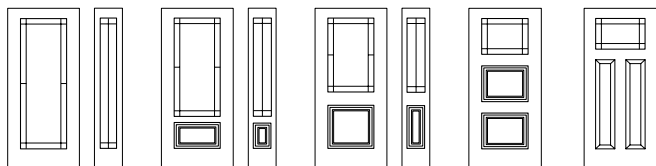

Perimeter Grill

22" x 64"
20" x 64"
7" x 64"
22" x 48"
8" x 48"
22" x 36"
8" x 36"
22" x 17"
22" x 14 1/16"

Configurations sur mesure
Create a custom configuration with your choice of split, color, and grill profile, in the size that fits your project.