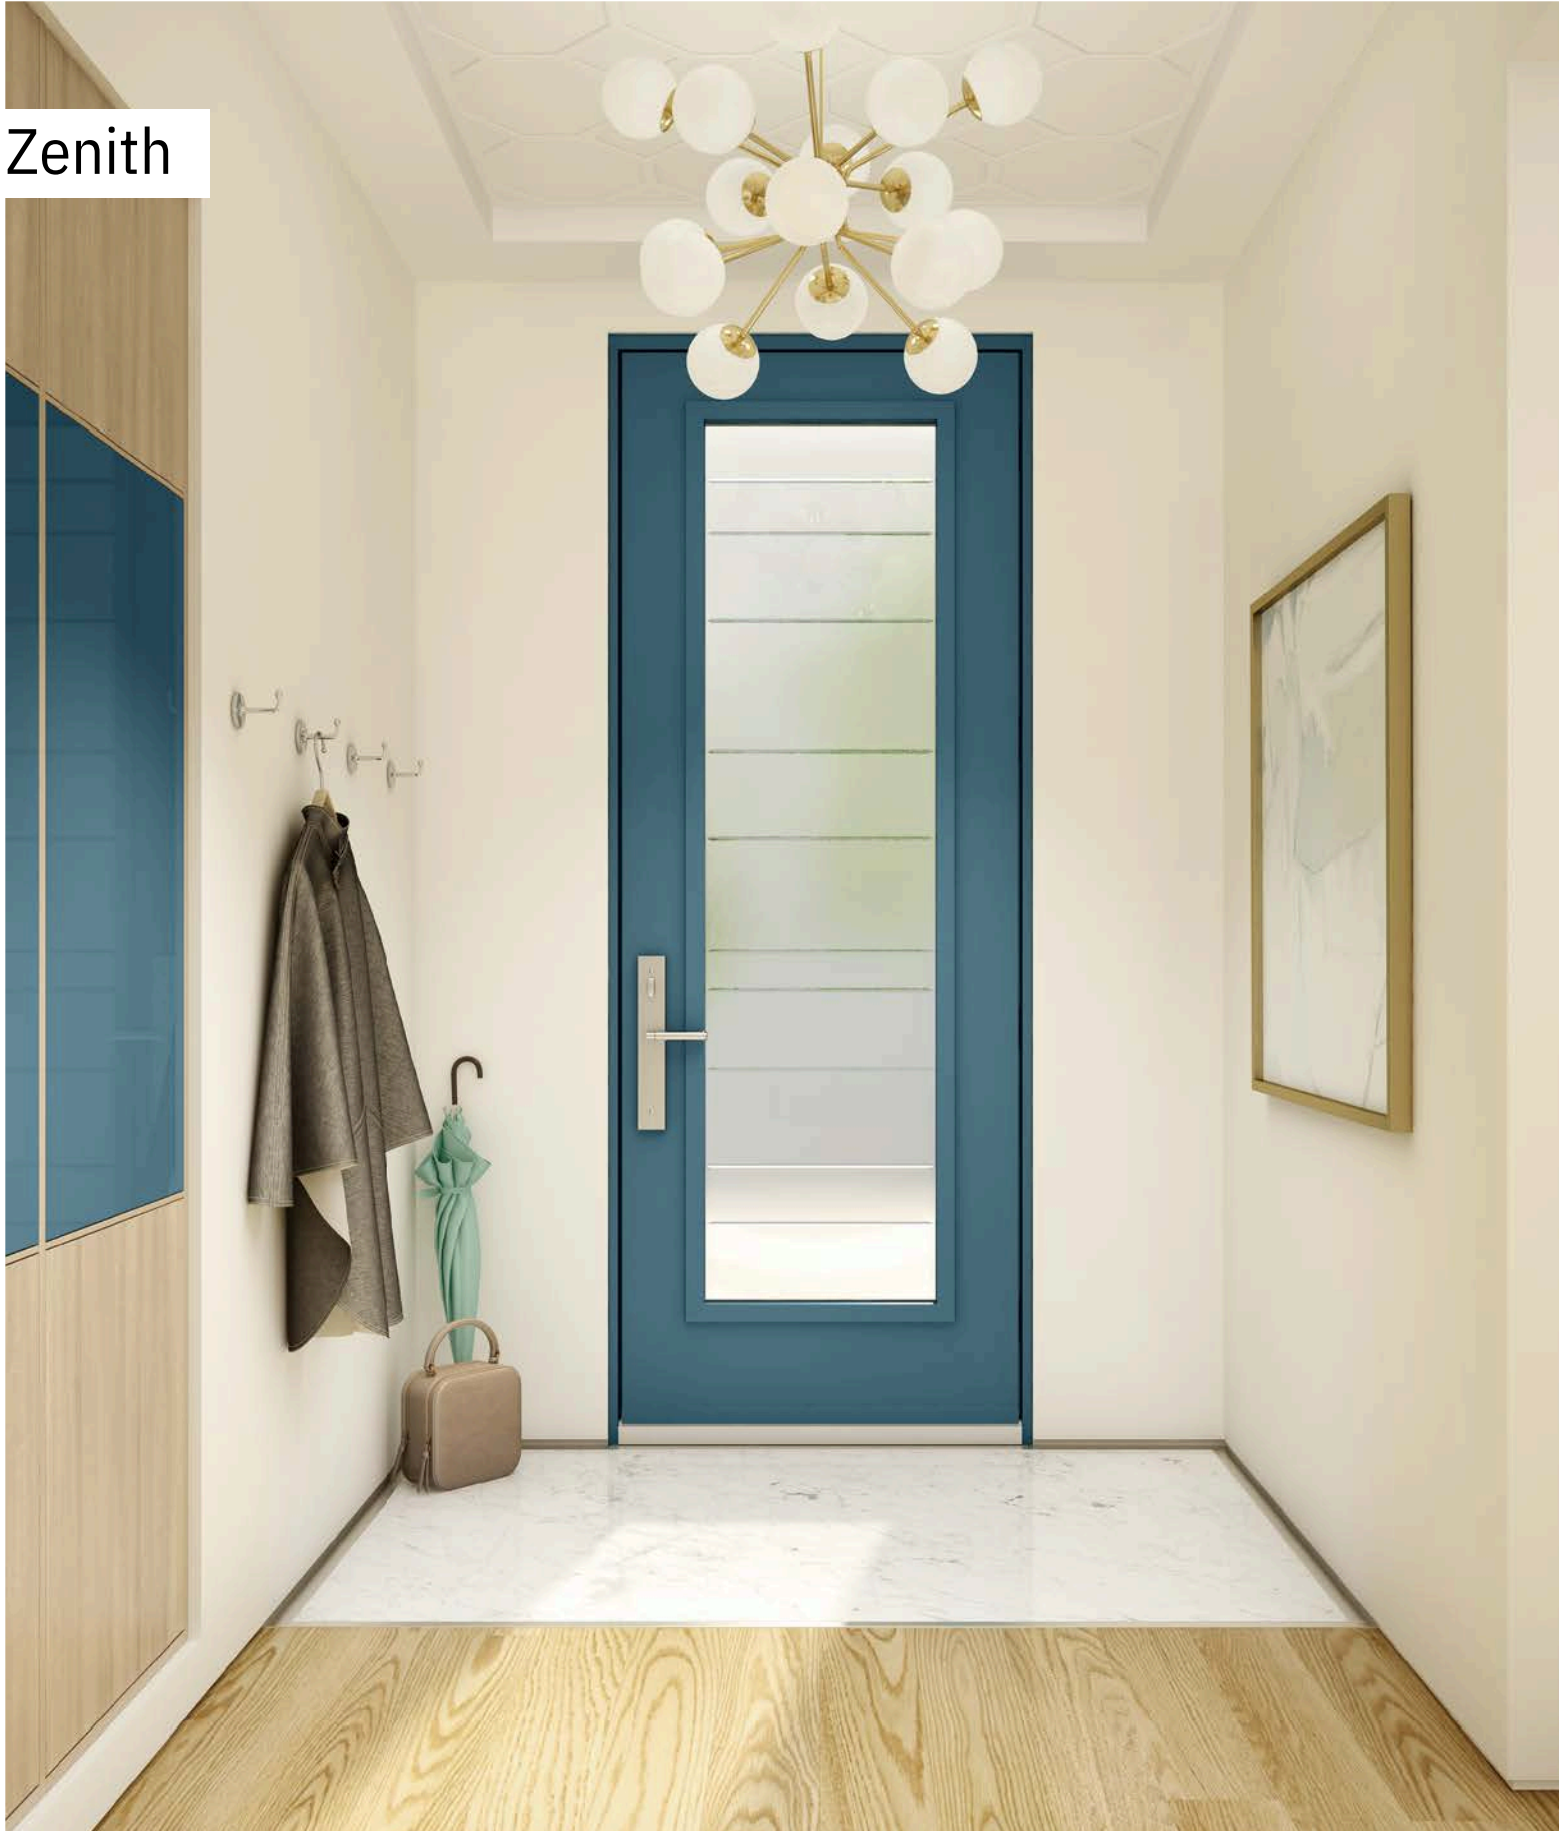

Zenith

95" Uno steel door. Zenith 22" x 80" doorglass p.61.