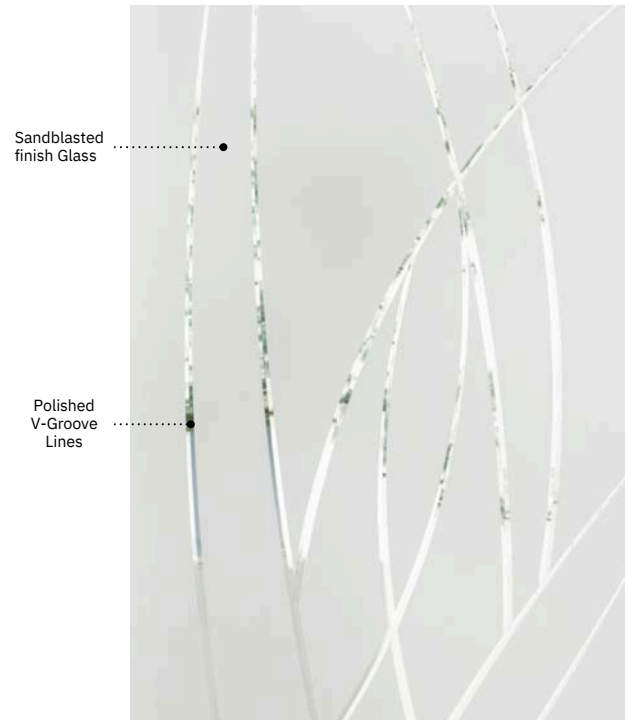

Alys

Alys' V-Groove design suggests motion and is at once natural and abstract, bringing your entryway to life with its dynamic composition.

V-Groove : Polished V-Groove lines on Sandblasted finish glass.

Frames : Contemporary, Novapvc or Stainable.
Sidelites and transom : Looks great accompanied by Sandblasted finish glass.
Available in custom sizes.

Privacy Level **4/5**
private

Frames	22" x 64"	22" x 48"	22" x 36"	22" x 17"	22" x 14 7/16"	22" x 9"
Contemporary	06-322-060-007	06-322-057-009	06-322-050-011	06-322-259-007	06-322-260-006	06-322-210-006
Novapvc	06-322-060-001	06-322-057-001	06-322-050-001	06-322-259-001	06-322-260-001	06-322-210-001
Stainable	06-322-060-003	06-322-057-003	06-322-050-003	06-322-259-002	N/A	06-322-210-003

Frames	22" x 9" Camber	7" x 64"	8" x 48"	8" x 36"	13 7/8" x 79" Tip-to-tip
Contemporary	N/A	06-322-005-008	06-322-017-009	06-322-010-009	06-322-211-001
Novapvc	06-322-251-001	06-322-005-001	06-322-017-001	06-322-010-001	
Stainable	06-322-251-003	06-322-005-003	06-322-017-003	06-322-010-003