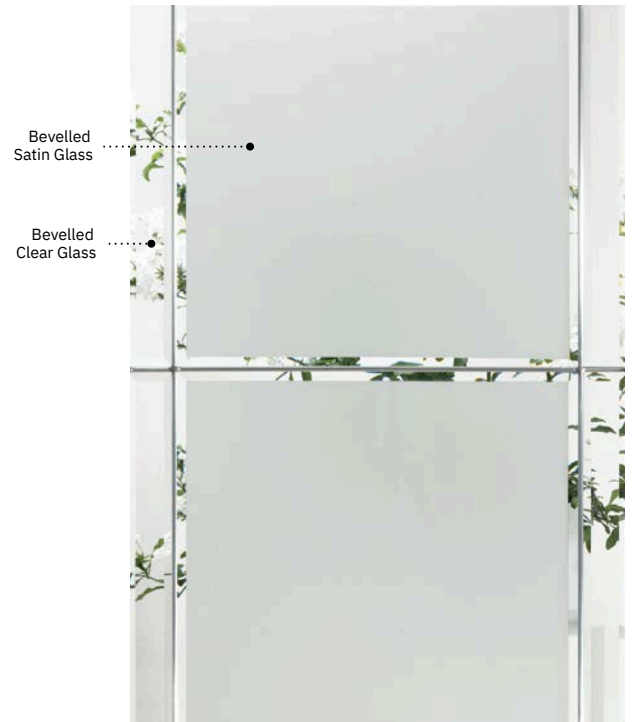

Opal

Opal is the result of a rich arrangement of bevelled glass in a timeless style. Clear and Satin finish glass will ensure the privacy of your home while allowing light to flood in. The softness of its simple and symmetrical shapes will add elegance to your architecture.

Stained glass : Bevelled clear glass and bevelled Satin glass. Caming : Zinc.
Frames : Contemporary, Novapvc or Stainable.
Sidelites and transom : Looks great accompanied by Satin finish glass.
Available in custom sizes.

Privacy Level **3/5**
semi-private

Frames	22" x 64"	22" x 48"	22" x 36"	7" x 64"	8" x 48"	8" x 36"
Contemporary	10-349-060-004	10-349-057-004	10-349-050-007	10-349-005-004	10-349-017-003	10-349-010-005
Novapvc	10-349-060-001	10-349-057-001	10-349-050-001	10-349-005-001	10-349-017-001	10-349-010-001
Stainable	10-349-060-002	10-349-057-005	10-349-050-002	10-349-005-002	10-349-017-002	10-349-010-002