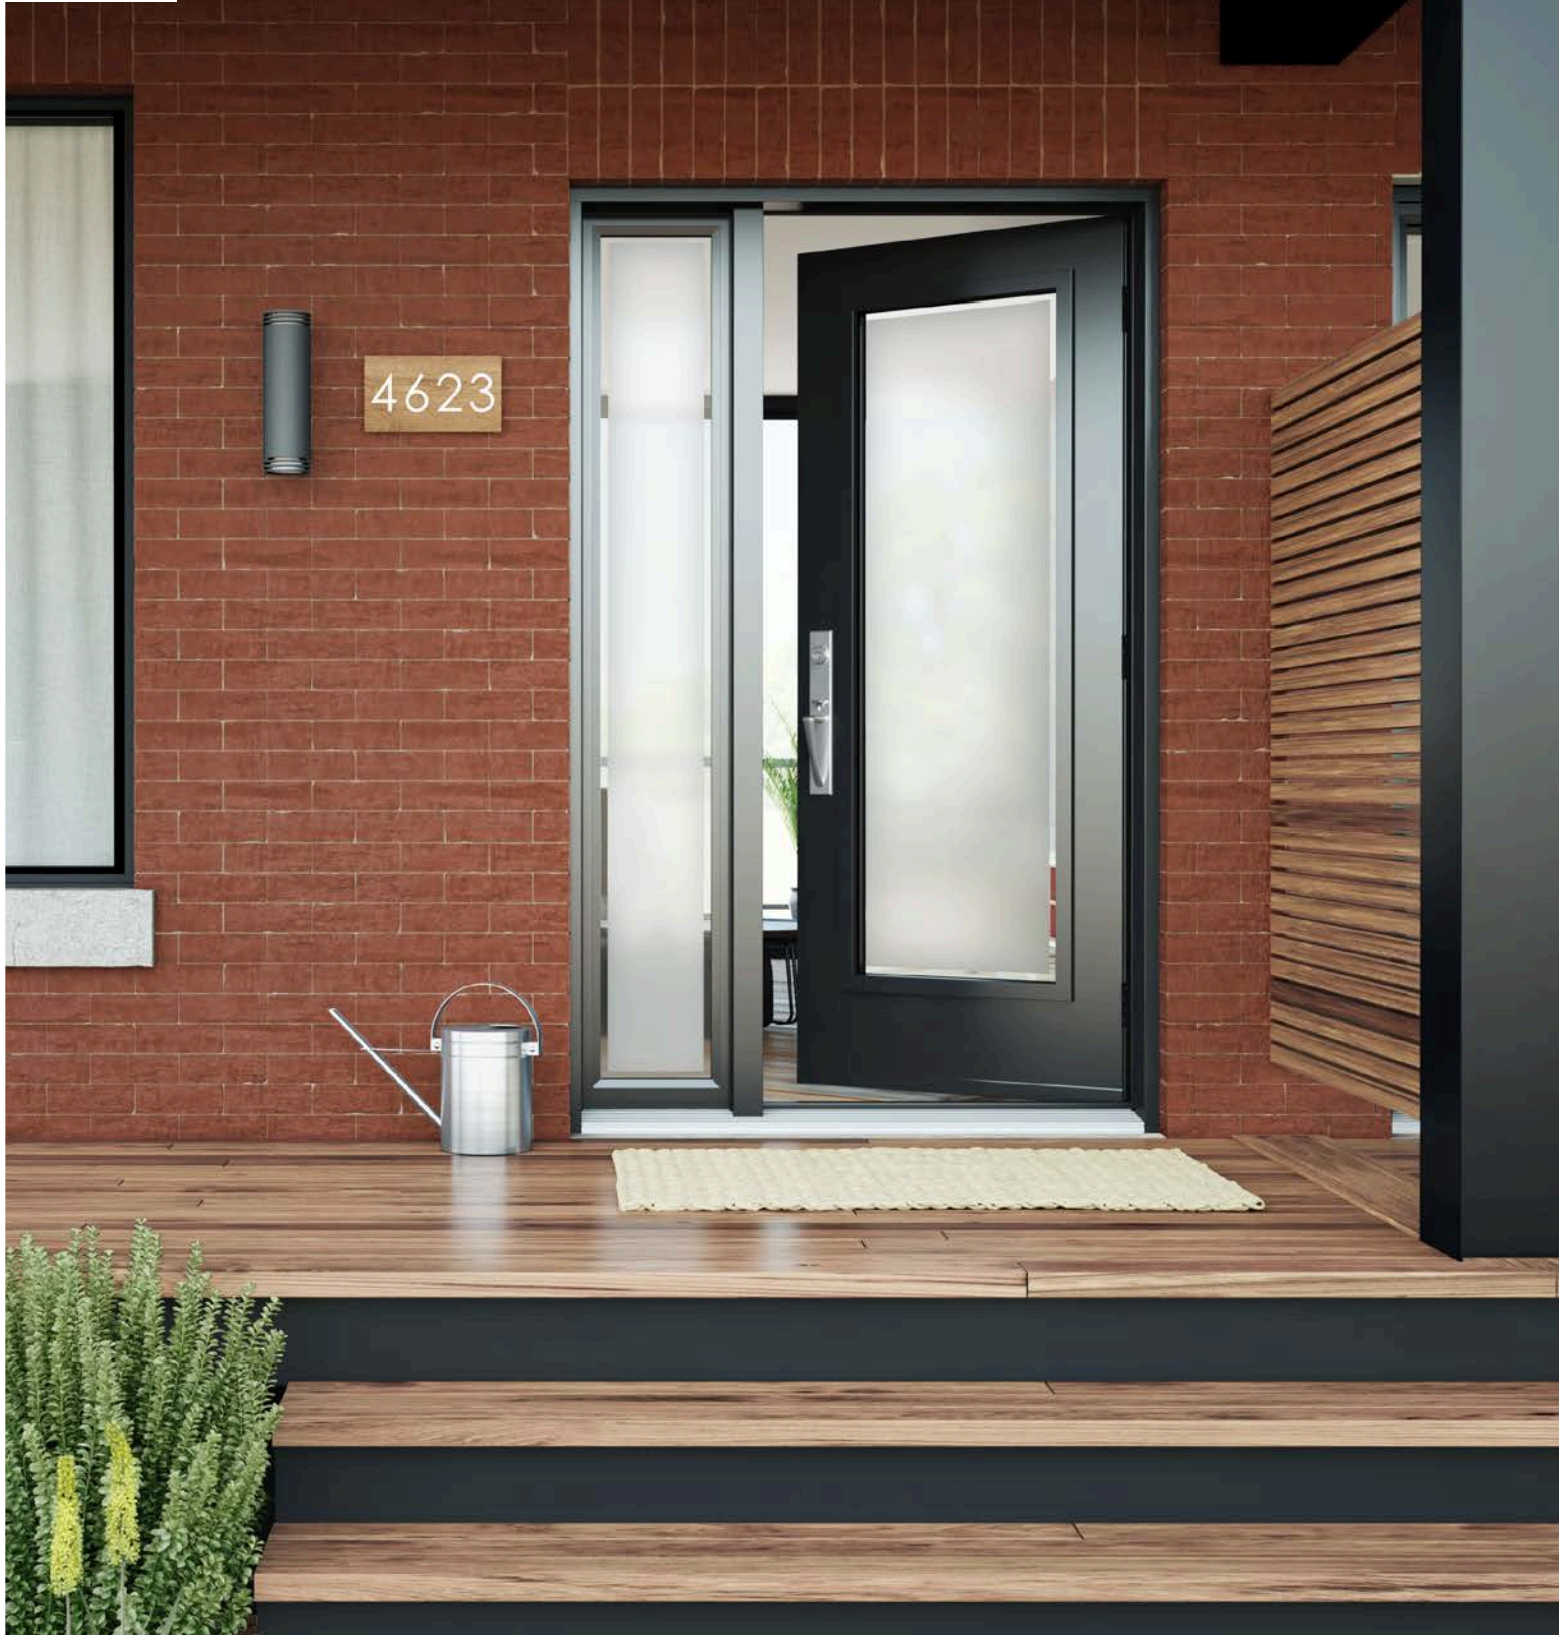

Privacy Level **3/5**
 semi-private

Frames	22" x 64"	22" x 48"
Contemporary	10-394-060-005	10-394-057-005
Novapvc	10-394-060-001	10-394-057-001

Edge

Uno steel door. Edge 22" x 64" doorglass with 13 7/8" x 79" sidelite p.39.