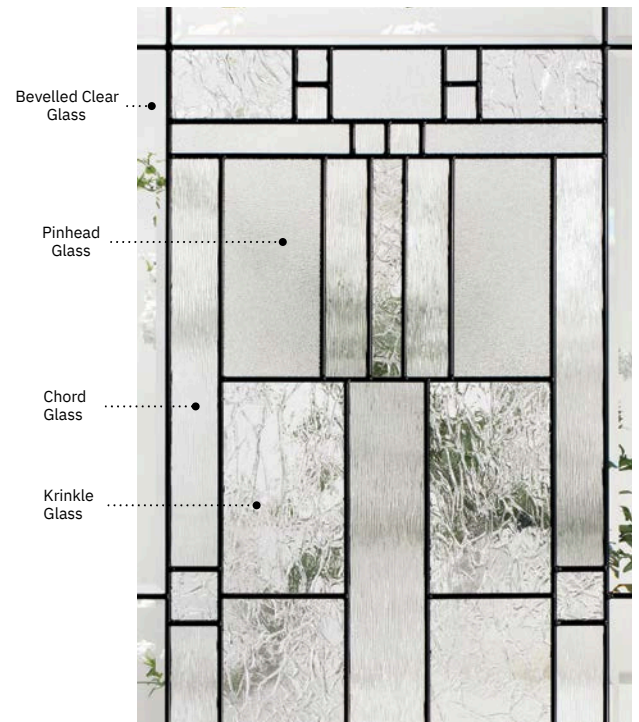

Cachet

Cachet's Prairie-style design blends four striking textures to make your home stand out. On sunny days, enjoy a dazzling light effect in your entryway.

Stained glass : Bevelled clear glass, Krinkle glass, Chord glass and Pinhead glass.
Caming : Zinc or Patina.
Frames : Contemporary, Novapvc or Stainable.
Sidelites and transom : Looks great accompanied by Pinhead glass.
Available in custom sizes.

Privacy Level **3/5**
semi-private

Frames	22" x 64"	22" x 48"	22" x 36"	22" x 17"	22" x 14 7/16"
	Zinc Pat.	Zinc Pat.	Zinc Pat.	Zinc Pat.	Zinc Pat.
Contemporary	10-230-060-013 014	10-230-057-024 025	10-230-050-024 025	10-230-259-010 011	10-230-260-010 011
Novapvc	10-230-060-002 001	10-230-057-003 001	10-230-050-003 001	10-230-259-002 001	10-230-260-001 002
Stainable	10-230-060-005 011	10-230-057-005 006	10-230-050-005 006	10-230-259-007 006	N/A

Frames	22" x 9" Camber	21 5/8" x 9 3/4" Half-moon	7" x 64"	8" x 48"	8" x 36"	13 7/8" x 79" Tip-to-tip
	Zinc Pat.	Zinc Pat.	Zinc Pat.	Zinc Pat.	Zinc Pat.	Zinc Pat.
Contemporary	N/A	N/A	10-230-005-013 014	10-230-017-018 019	10-230-010-020 021	10-230-211-002 001
Novapvc	10-230-251-001 002	10-230-044-010 009	10-230-005-002 001	10-230-017-003 001	10-230-010-003 001	
Stainable	10-230-251-003 004	10-230-044-008 007	10-230-005-011 010	10-230-017-005 006	10-230-010-005 006