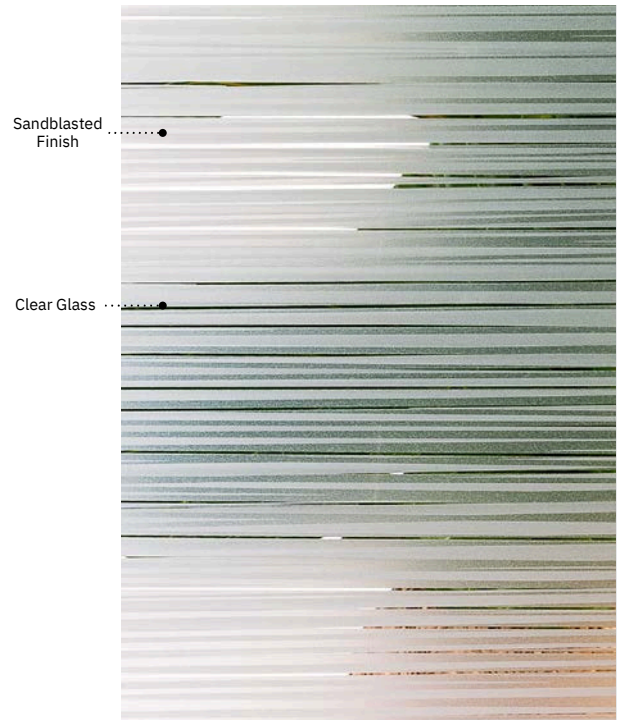

Kira

Two layers of fine, Sandblasted finish lines overlap to create a natural looking pattern that provides a good degree of privacy. Kira delicately filters light and fills your entrance with a sense of calm.

Silkscreened glass : Dual layered Sandblasted finish on clear glass.
Frames: Contemporary or Novapvc.
Sidelites and transom : Looks great accompanied by Sandblasted finish or Clear glass.

Privacy Level **3/5**
semi-private

Frames	22" x 64"	22" x 48"	22" x 36"	22" x 17"	22" x 12"
Contemporary	07-381-060-002	07-381-057-002	07-381-050-002	07-381-259-002	07-381-053-002
Novapvc	07-381-060-001	07-381-057-001	07-381-050-001	07-381-259-001	07-381-053-001

Frames	7" x 64"	13 7/8" x 7 1/2" to-tip
Contemporary	07-381-005-002	07-381-211-001
Novapvc	07-381-005-001