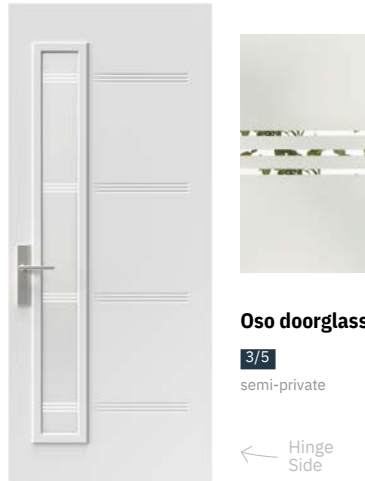

Suggested frame profile
Contemporary

Dimensions

31 3/4", 33 3/4", 35 3/4" x

33 3/4", 35 3/4" x 84"

79" Door

79" Door
7" x 64"
doorlite

Era Embossment

Oso