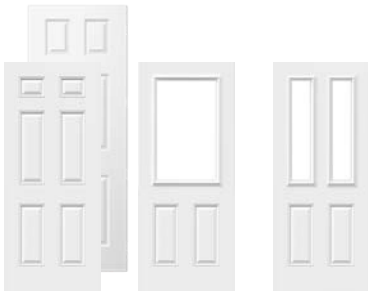

Suggested frame profile: Georgian

Dimensions
 27 3/4", 29 3/4", 31 3/4", 33 3/4", 35 3/4" x 79"
 31 3/4", 33 3/4", 35 3/4" x 84"

Available Options

79" Door 95" Door
 79" Door 22" x 36" doorlite
 79" Door 8" x 36" doorlites