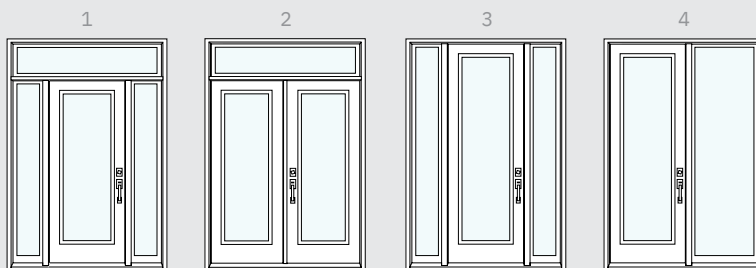

Single door with sidelites and a transom or double doors with a transom
An 84" or 95" door is sure to impress. If you like a minimalist look, go with an oversized sidelite (4). Classic? Stick with two sidelites or a transom above double doors (1 & 2).