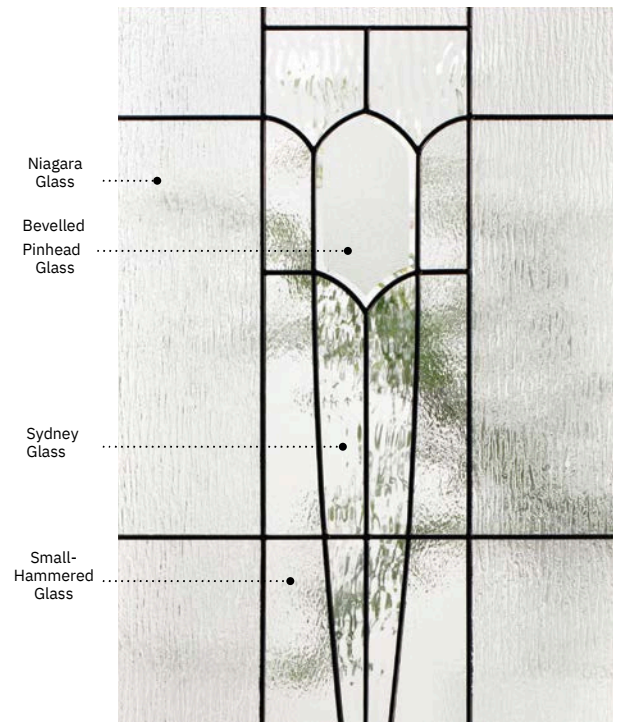

Mistral

Orleans steel door p.21. Mistral 22" x 48" doorglass p.81.

Mistral

A nod to Art Nouveau illustrations, Mistral is a tableau of simple, slender shapes.

Stained glass : Niagara glass, Sydney glass, bevelled Pinhead glass and Small-hammered glass.

Caming : Zinc or Patina.

Frames : Novapvc or Stainable.

Sidelites and transom : Looks great accompanied by Niagara glass.

Available in custom sizes.

Privacy Level **3/5**
semi-private

Frames	22" x 64"	22" x 48"	22" x 36"	22" x 17"	22" x 14 7/16"
Novapvc	10-310-060	10-310-057	10-310-050	10-310-259	10-310-260
Stainable	10-310-060	10-310-057	10-310-050	10-310-259	N/A
	Zinc Pat. 006 001	Zinc Pat. 007 001	Zinc Pat. 008 001	Zinc Pat. 006 001	Zinc Pat. 006 001
	009 005	009 004	010 006	008 004	