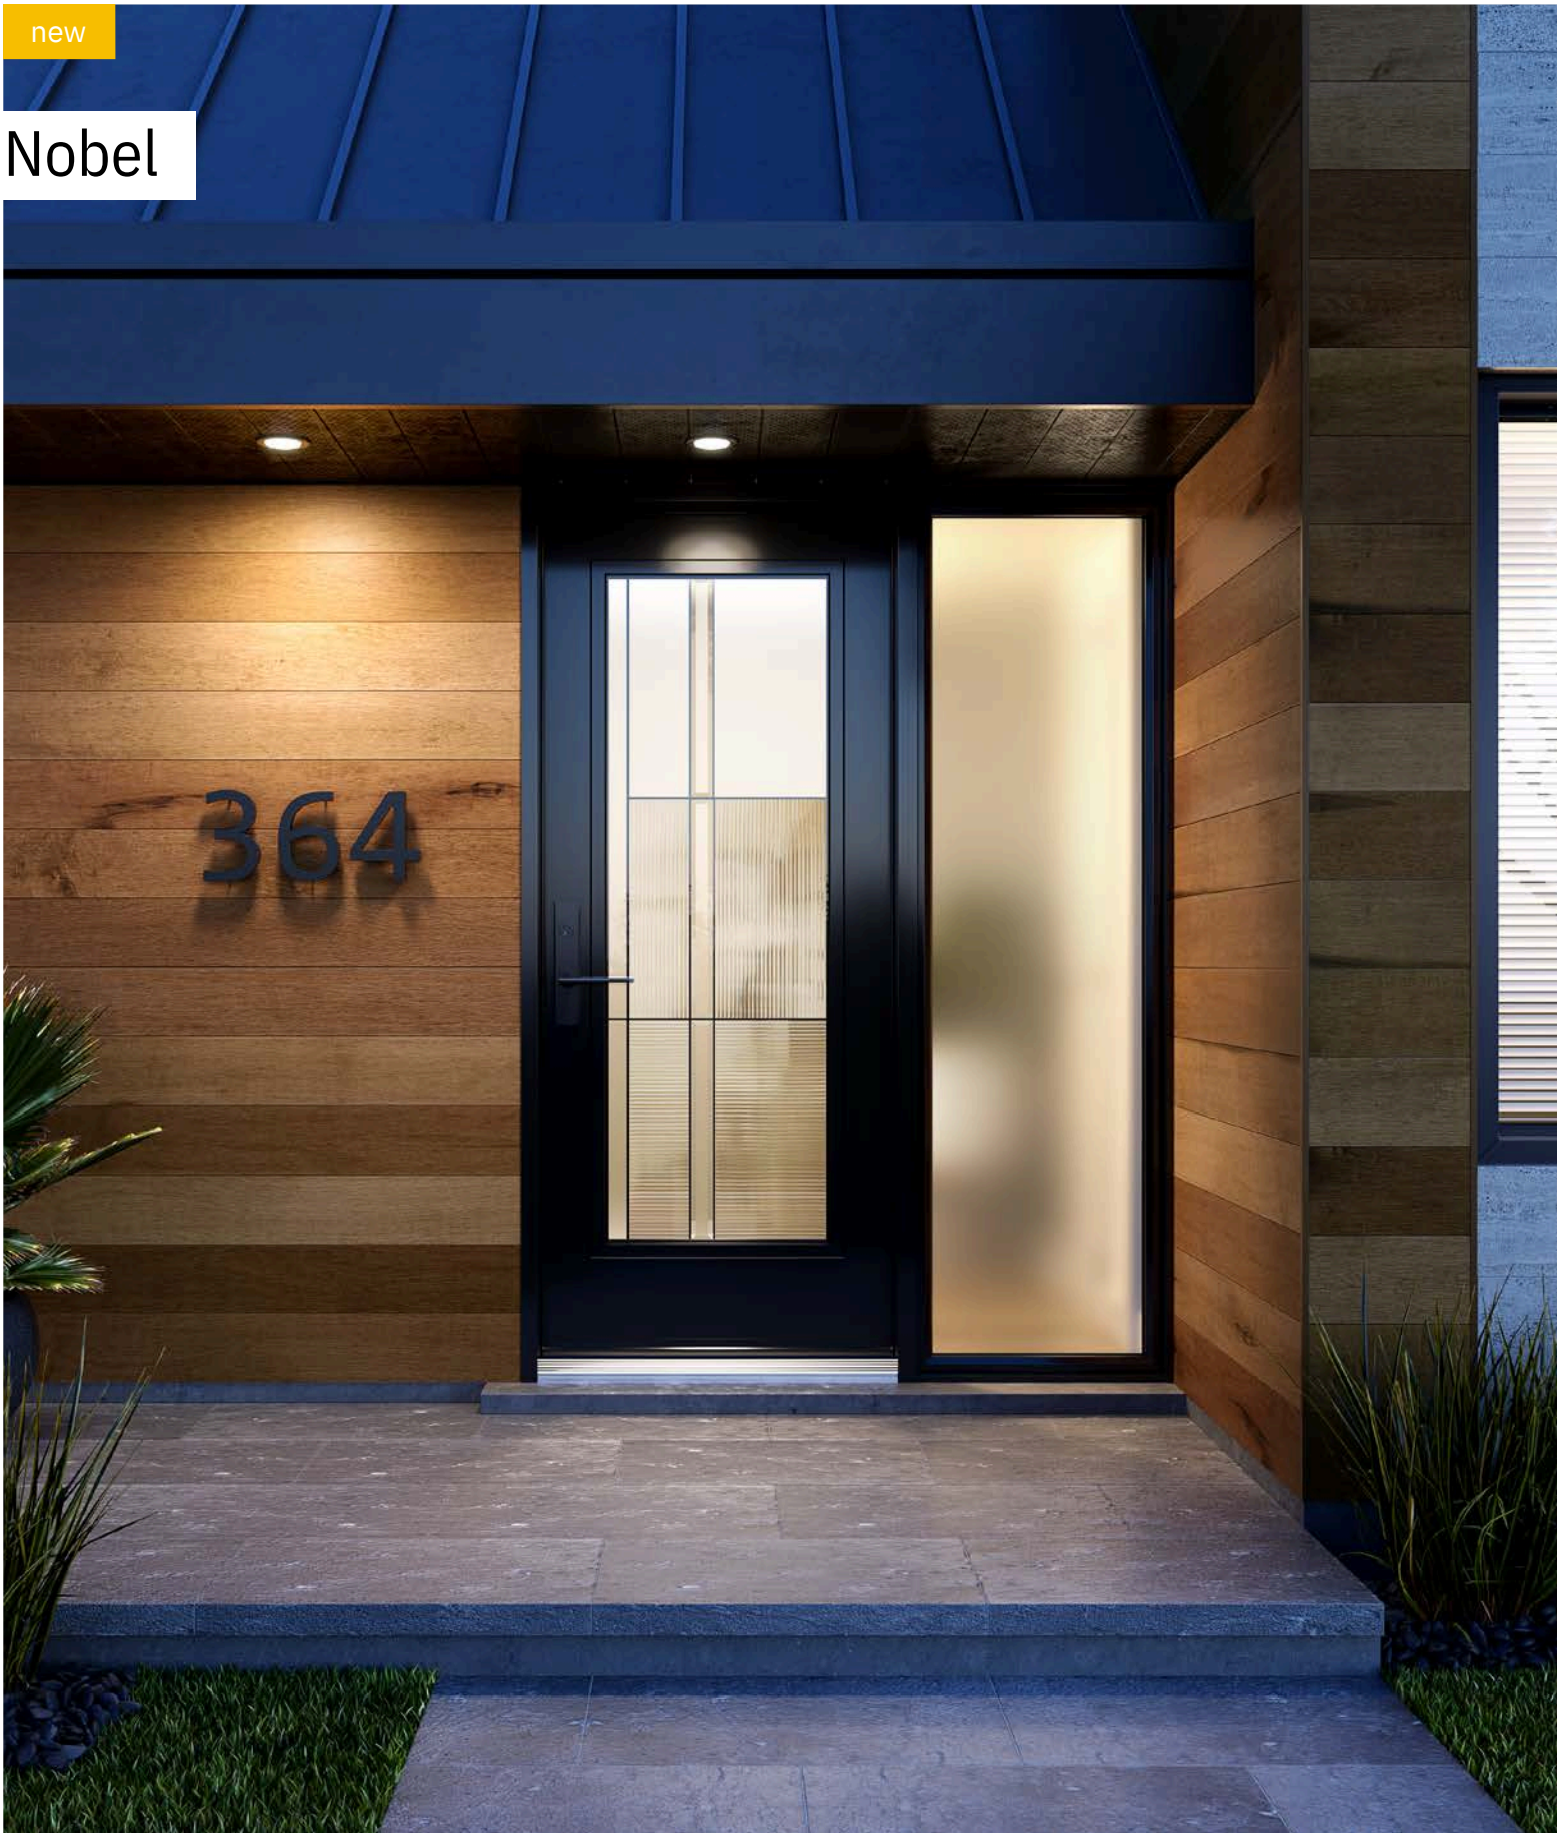

contemporary

new

Nobel

Uno steel door. Nobel 22" x 64" doorglass p.47. Satin finish glass sidelite.

new

Nobel

A sophisticated looking stained glass designed for today's architectural styles. This model expresses all its nobility thanks to a bold composition and contrasting textures. Nobel will enhance contemporary or classic style single-family homes.