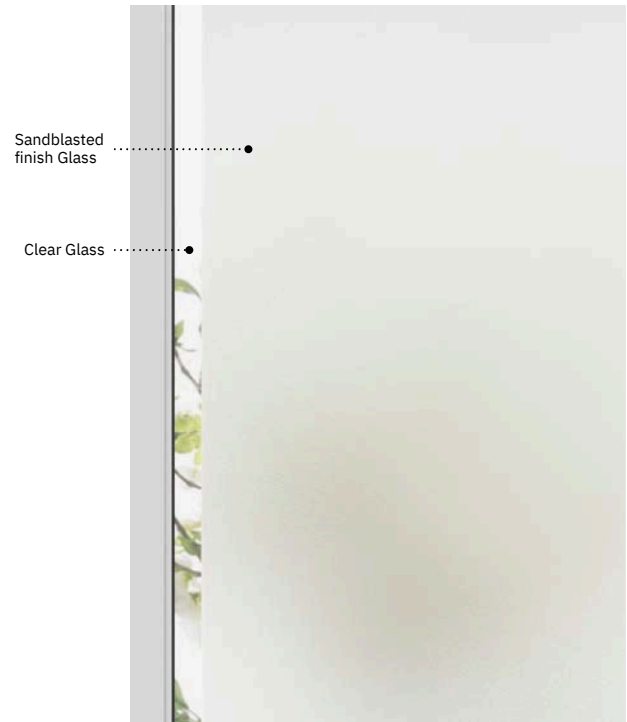

new

Side

The Side model combines privacy and visibility thanks to its sandblasted finish glass and subtle clear stripe on one side. This minimalist detail blends in with the simple, asymmetrical volumes of contemporary-style architecture. Side is the perfect choice for townhouses or multi-unit homes. Available in right or left version.

Silkscreened glass : Sandblasted finish on clear glass. Frames: Contemporary or Novapvc. Orientation: Available in left and right versions as seen from outside. Sidelites and transom : Looks great accompanied by Sandblasted finish or Clear glass.

Privacy Level **4/5**
private