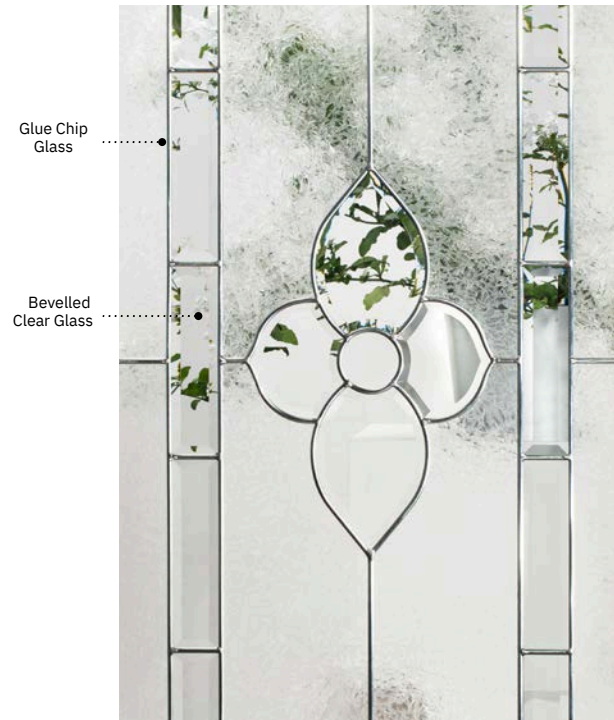

With its assertive jewelled central floral element, Allure never fails to impress.

Stained Glass : Bevelled clear glass and Glue Chip glass. Caming : Zinc or Brass. Frames : Novapvc or Stainable. Sidelites and transom : Looks great accompanied by Glue Chip glass. Available in custom sizes.

Privacy Level

2/5

semi-private

Frames	22" x 48"		22" x 36"		15 ² / ₃ " x 39 ²⁵ / ₃₂ " Oval	
Novapvc	10-002-057	Zinc Brass 004 002	10-002-050	Zinc Brass 009 003	N/A	Zinc Brass
Stainable	10-002-057	011 010	10-002-050	016 008	10-002-027	017 018