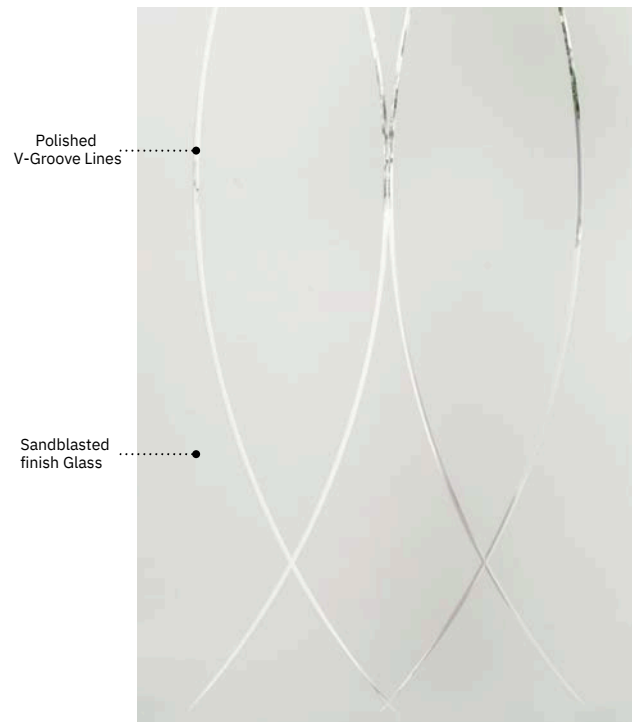

Verso

Soho steel door p.19. Verso 22" x 48" doorglass p.91.

Verso

With its simple and elegant intersecting lines, Verso is a timeless homage to the art of glass cutting.

V-Groove : Polished V-Groove lines on Sandblasted finish glass. Frames : Contemporary, Novapvc or Stainable. Sidelites and transom : Looks great accompanied by Sandblasted finish glass. Available in custom sizes.

classic

new

Winchester

Orleans steel door p.21. Winchester 22" x 48" doorglass p.93. Satin finish glass transom.

new

Winchester

Classic style doorglass in its simplest form. Sleek and balanced, Winchester offers a rich, contrasting mix of Clear and Satin finish glass with black patina coming. With its elegant beveled clear glass border, Winchester provides both privacy and visibility.