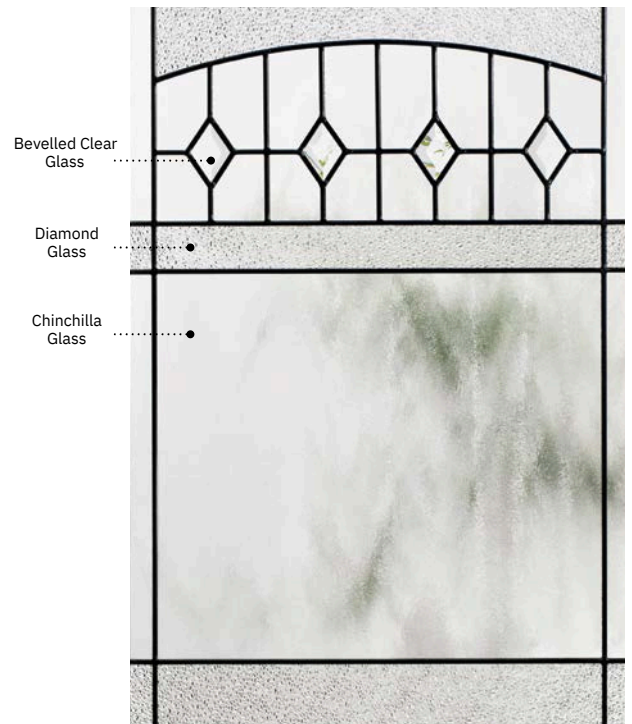

Liano

Stylish and warm, Liano is both classic and minimalist. Enjoy a sparkling light effect in your entryway thanks to the bevelled diamonds in its camber top.

Stained glass : Chinchilla glass, bevelled clear glass and Diamond glass.

Caming : Patina.

Frames : Contemporary, Novapvc or Stainable.

Sidelites and transoms : Looks great accompanied by Chinchilla glass.

Available in custom sizes.

Privacy Level **4/5**
private

Frames **22" x 48"**
Contemporary 10-324-057-006
Novapvc 10-324-057-003
Stainable 10-324-057-004

Frames **22" x 36"**
Contemporary 10-324-050-009
Novapvc 10-324-050-001
Stainable 10-324-050-002

Frames **22" x 14 7/16"**
Contemporary 10-324-260-001
Novapvc N/A
Stainable N/A

Frames **8" x 48"**
Contemporary 10-324-017-006
Novapvc 10-324-017-001
Stainable 10-324-017-002

Frames **8" x 36"**
Contemporary 10-324-010-008
Novapvc 10-324-010-001
Stainable 10-324-010-002