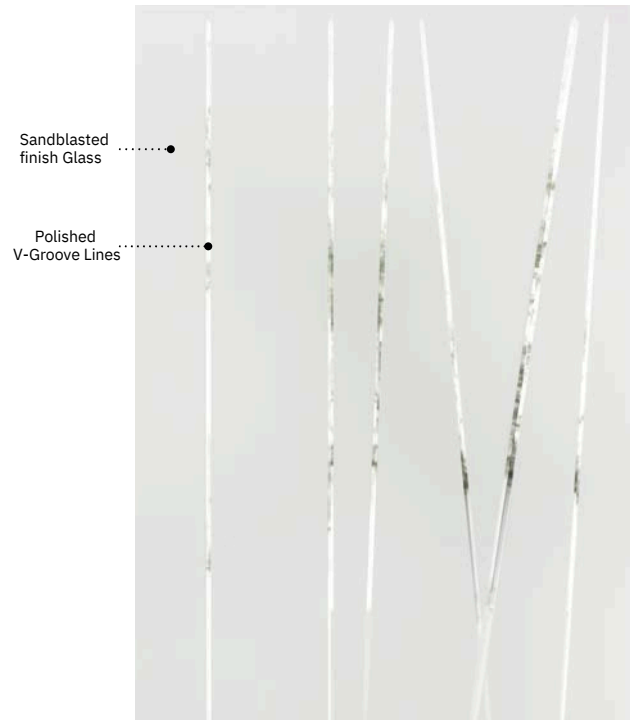

Rhythm

True to its name, Rhythm features a bold, measured pattern of V-Groove lines, making it a perfect fit for homes designed using natural materials.

V-Groove : Sandblasted finish glass with polished V-Groove lines. Frames : Contemporary, Novapvc or Stainable. Sidelites and transom : Looks great accompanied by Sandblasted finish glass. Available in custom sizes.

Privacy Level **4/5**
private

Frames	22" x 64"	22" x 48"	22" x 36"	22" x 17"	22" x 14 7/16"
Contemporary	06-368-060-003	06-368-057-003	06-368-050-003	06-368-259-003	06-368-260-003
Novapvc	06-368-060-001	06-368-057-001	06-368-050-001	06-368-259-001	06-368-260-001
Stainable	06-368-060-002	06-368-057-002	06-368-050-002	06-368-259-002	06-368-260-002

Frames	7" x 64"	8" x 48"	8" x 36"
Contemporary	06-368-005-003	06-368-017-003	06-368-010-003
Novapvc	06-368-005-001	06-368-017-001	06-368-010-001
Stainable	06-368-005-002	06-368-017-002	06-368-010-002