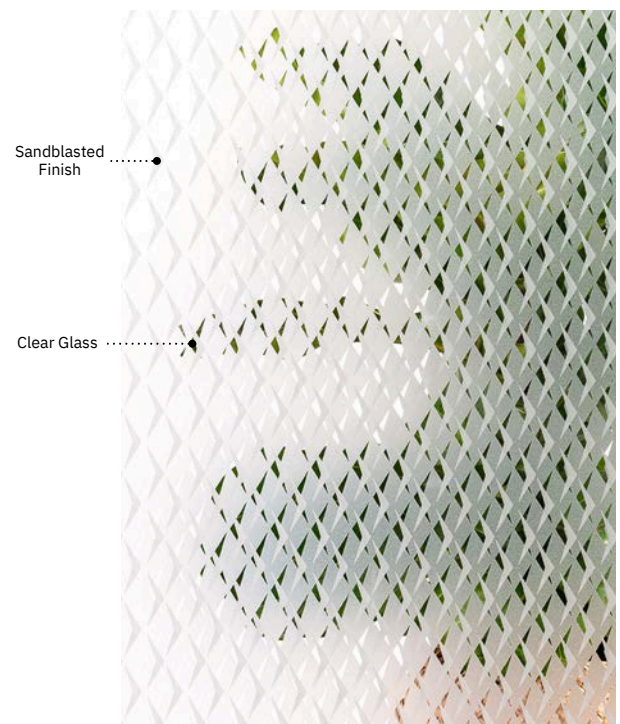

new

Versum

Uno steel door. Versum 22" x 12" (4x) doorglass p.59. Clear glass sidelites, custom size.

new

Versum

With its sharp, dual-layered geometric pattern, Versum will be the focal point of your entrance's design scheme. When paired with rich colors and bold furniture, Versum is a lively addition to a retro style decor.

Silkscreened glass : Dual layered Sandblasted finish on clear glass. Frames: Contemporary or Novapvc. Sidelites and transom : Looks great accompanied by Sandblasted finish or Clear glass.

Privacy Level **3/5**
semi-private