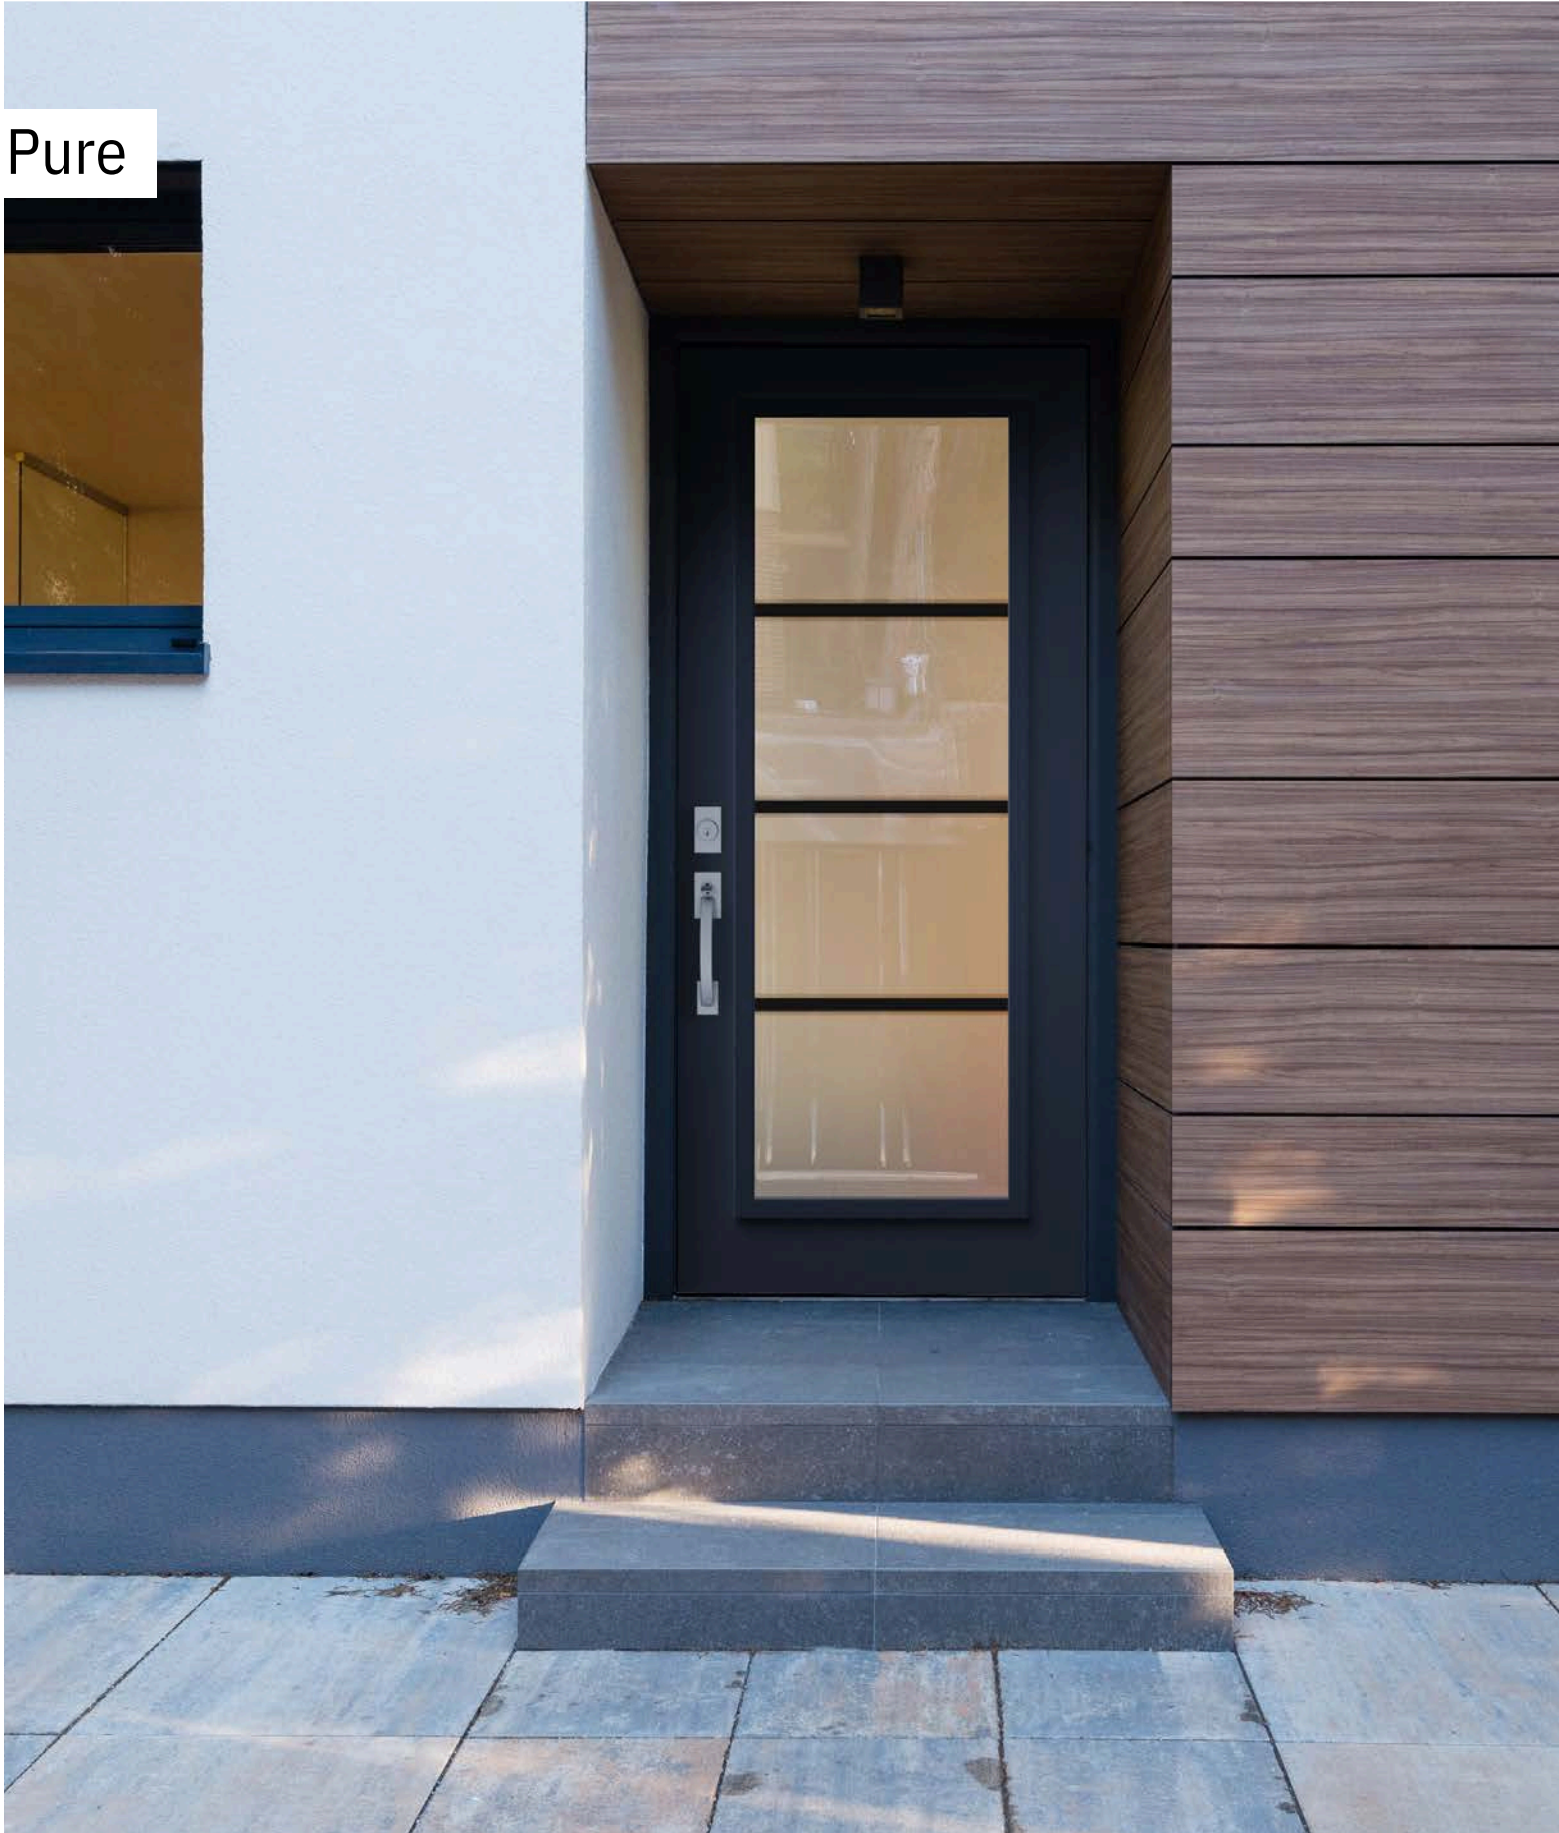

Pure

Uno steel door. Pure 22" x 64" doorglass p.51.

Pure

Pure adds refinement to your home. An ideal match with black windows and horizontal mullions, Pure is interesting for new construction as well as renovation projects. The subtle clear lines on this silkscreened glass provide a view to the outdoors while ensuring your privacy.