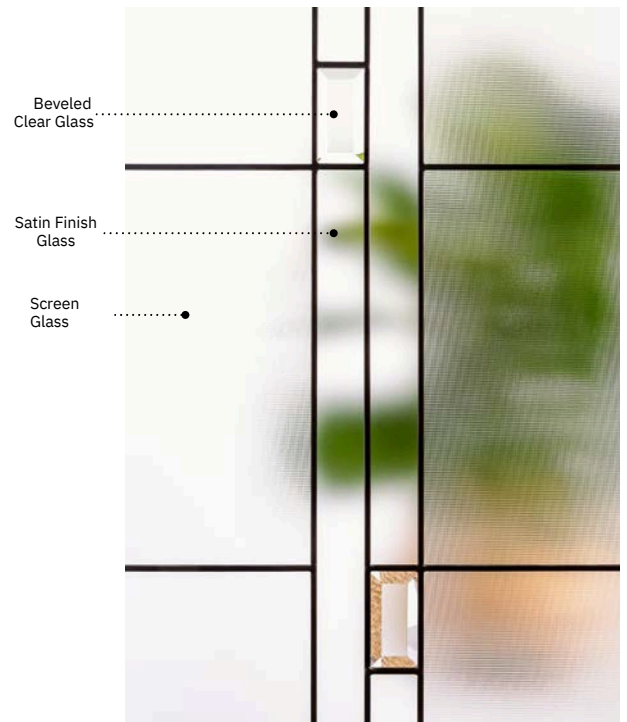

Arima

Arima is the perfect choice for both 1960s bungalows as well as for classic style homes. This model fits particularly well in entrances with symmetrical composition – a look that can be achieved with carefully placed exterior light fixtures or with some well chosen decorative objects.

Stained Glass : Satin finish glass, beveled clear glass and Screen glass.
Caming : Patina.
Frames: Contemporary or Novapvc.
Sidelites and transom : Looks great accompanied by satin finish or Screen glass.
Available in custom sizes.

Privacy Level **4/5**
private

Frames	22" x 64"	22" x 48"	22" x 36"	22" x 17"	22" x 14 7/16"
Contemporary	10-386-060-002	10-386-057-002	10-386-050-002	10-386-259-002	10-386-260-002
Novapvc	10-386-060-001	10-386-057-001	10-386-050-001	10-386-259-001	10-386-260-001

Frames	7" x 64"	8" x 48"	8" x 36"
Contemporary	10-386-005-002	10-386-017-002	10-386-010-002
Novapvc	10-386-005-001	10-386-017-001	10-386-010-001