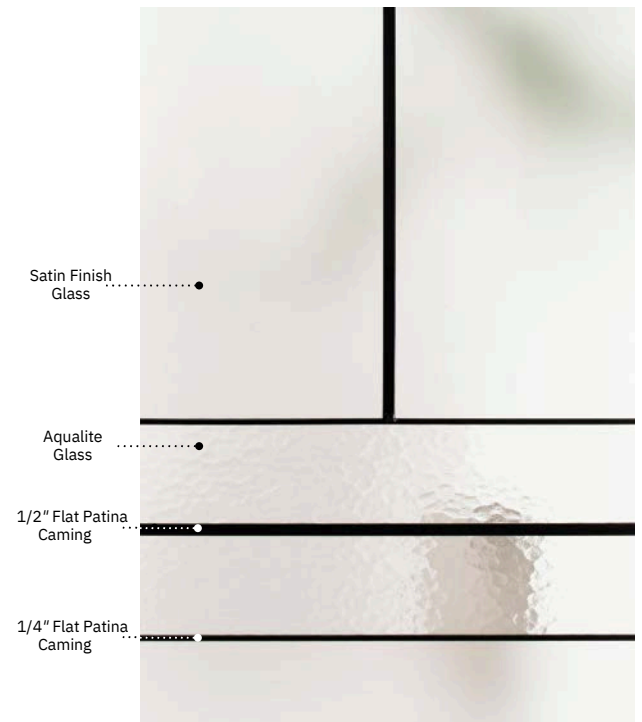

Avenue

Minimalist and urban, Avenue’s bold design is out of the ordinary. Its Aqualite and satin finish glass paired with thin and wide flat patina coming create a retro feel. Perfect for a farmhouse-style home or suburban cottage.

Stained glass : Satin finish glass and Aqualite glass.
Caming : 1/2" wide flat Patina coming and 1/4" wide flat Patina coming.
Frames : Contemporary or Novapvc.
Sidelites and transom : Looks great accompanied by Satin finish or Clear glass.
Available in custom sizes.

Privacy Level **4/5**
private