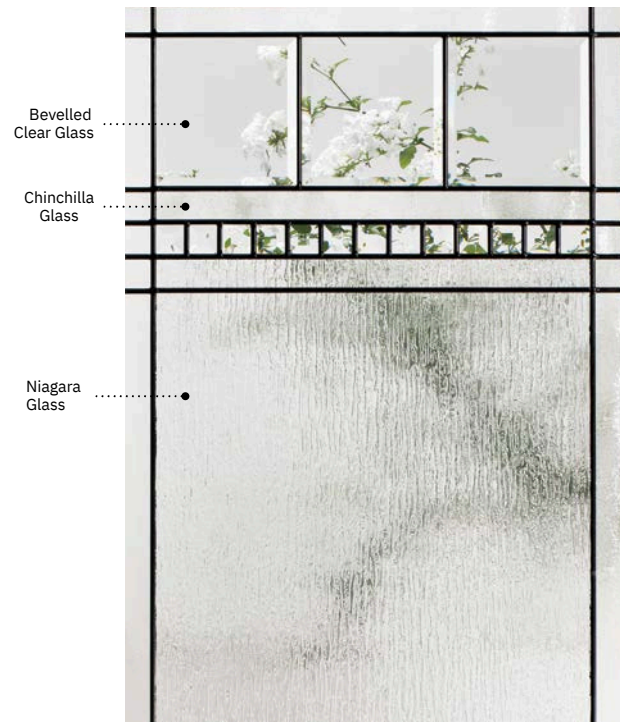

Frames 8" x 36"

Contemporary 10-367-010-003
Novapvc 10-367-010-001
Stainable 10-367-010-002

Chanelle

Orleans steel door p.21. Chanelle 22" x 48" doorglass with 8" x 48" sidelite p.73.

Chanelle

Chanelle will bring a stately, elegant and timeless touch to any home, classic or modern. With clean lines and bright bevels, it creates stunning light effects.

Stained glass : Chinchilla glass, bevelled clear glass and Niagara glass.
 Caming : Patina.
 Frames : Contemporary, Novapvc or Stainable.
 Sidelites and transom: Looks great accompanied by Niagara glass.
 Available in custom sizes.