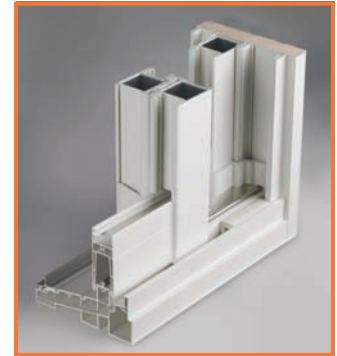

converting to a slider track and universal H-mullion design? Frame profiles extending the wood-core's width to allow application with varying wall thickness (and different climates? That's just the beginning.

Decorative Glass Options

Handle Options Euro Lock Set 9700

Performance Rating

A3	B4	C3
AAMA/WDMA/CSA101/1.S.2/A440-08		
Test report available upon request		

Roller Options

Grill Bar Options